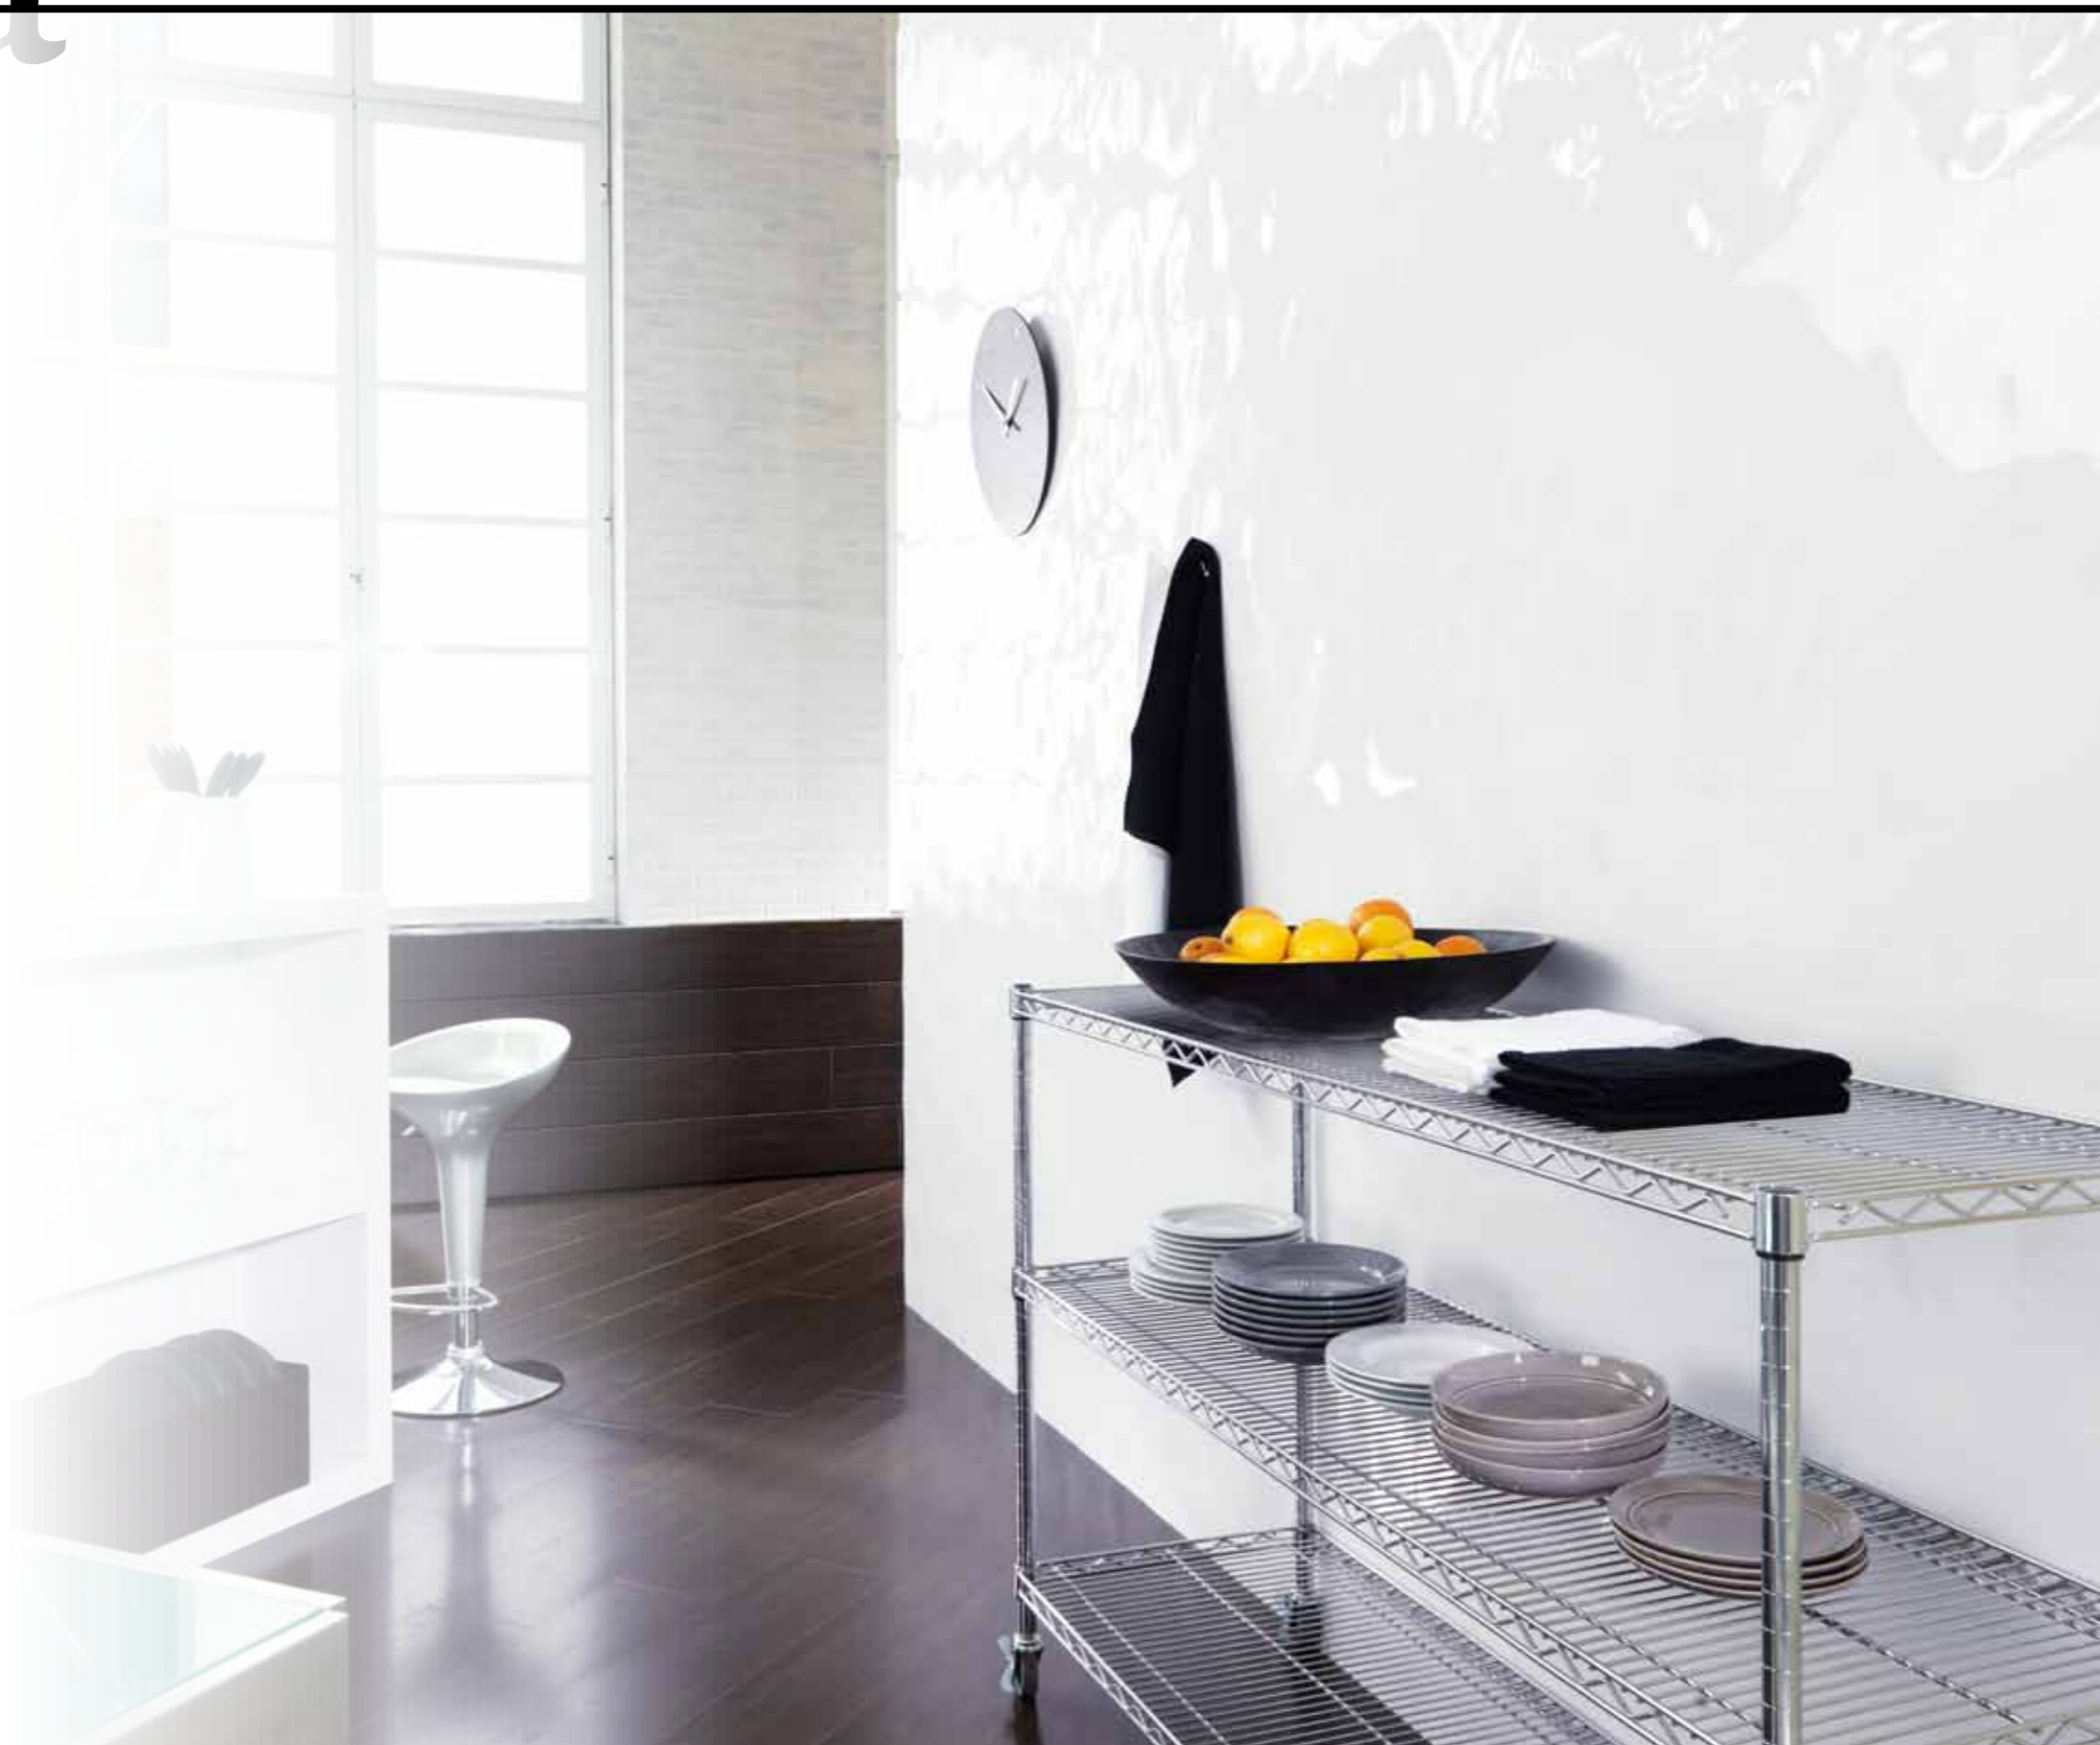

Sea

33,3x100 cm (x12 mm) 13"x39 1/2"
Monoporosa Wall Tile

Sea Blanco

G108
100088430