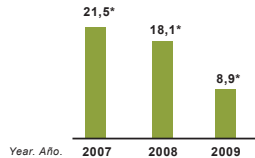

REDUCTION OF GREENHOUSE GASES. REDUCCIÓN DE LOS GASES DE EFECTO INVERNADERO.

*Total emissions CO2 (thousands of Tn) . Emisiones totales CO2 (miles de Tn)

Verified by. Verificado por: