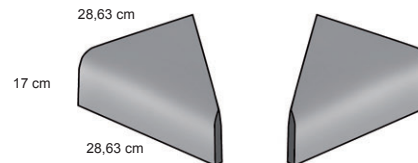

▲ STEP - L ÁNGULO EXTERIOR*
28,63 x 28,63 x 17 cm

EVOLUTION collection PIEZAS ESPECIALES / SPECIAL PIECES		BLACK		ANTHRACITE		GREY		MOSS		WHITE		IVORY		BEIGE		VISON	
		STRIATO	LAPPATO	STRIATO	LAPPATO	STRIATO	LAPPATO	STRIATO	LAPPATO	STRIATO	LAPPATO	STRIATO	LAPPATO	STRIATO	LAPPATO	STRIATO	LAPPATO
STEP - L 60°	11" x 23,45" x 6,7" - 28 x 59,55 x 17 cm	585	-	585	-	585	-	585	-	585	-	559	-	559	-	585	-
STEP - L 60 ANGLULO EXTERIOR*	11" x 11" x 6,7" - 28 x 28 x 17 cm	633	-	633	-	633	-	633	-	633	-	623	-	623	-	633	-
COVEBASE 60°	5,9" x 23,45" x 3,07" - 15 x 59,55 x 7,8 cm	499	-	499	-	499	-	499	-	499	-	499	-	499	-	499	-
COVEBASE ÁNGULO INTERIOR*	5,9" x 5,9" x 3,07" - 15 x 15 x 7,8 cm	559	-	559	-	559	-	559	-	559	-	559	-	559	-	559	-

* Article produced by special order and for minimum quantities of 100 pieces. Delivery time 60 days from the order confirmation. No minimum quantity required on the angle if ordered together with the minimum quantities of the covebase- 60 or Step-L 60. Check packing list by type of piece and order.

* Artículo sobre pedido. Cantidad mínima 100 piezas. Plazo de entrega 60 días. Ángulos sin mínimo. Sólo se realizarán cuando se curse pedido mínimo de la pieza covebase 60 o step - L 60.