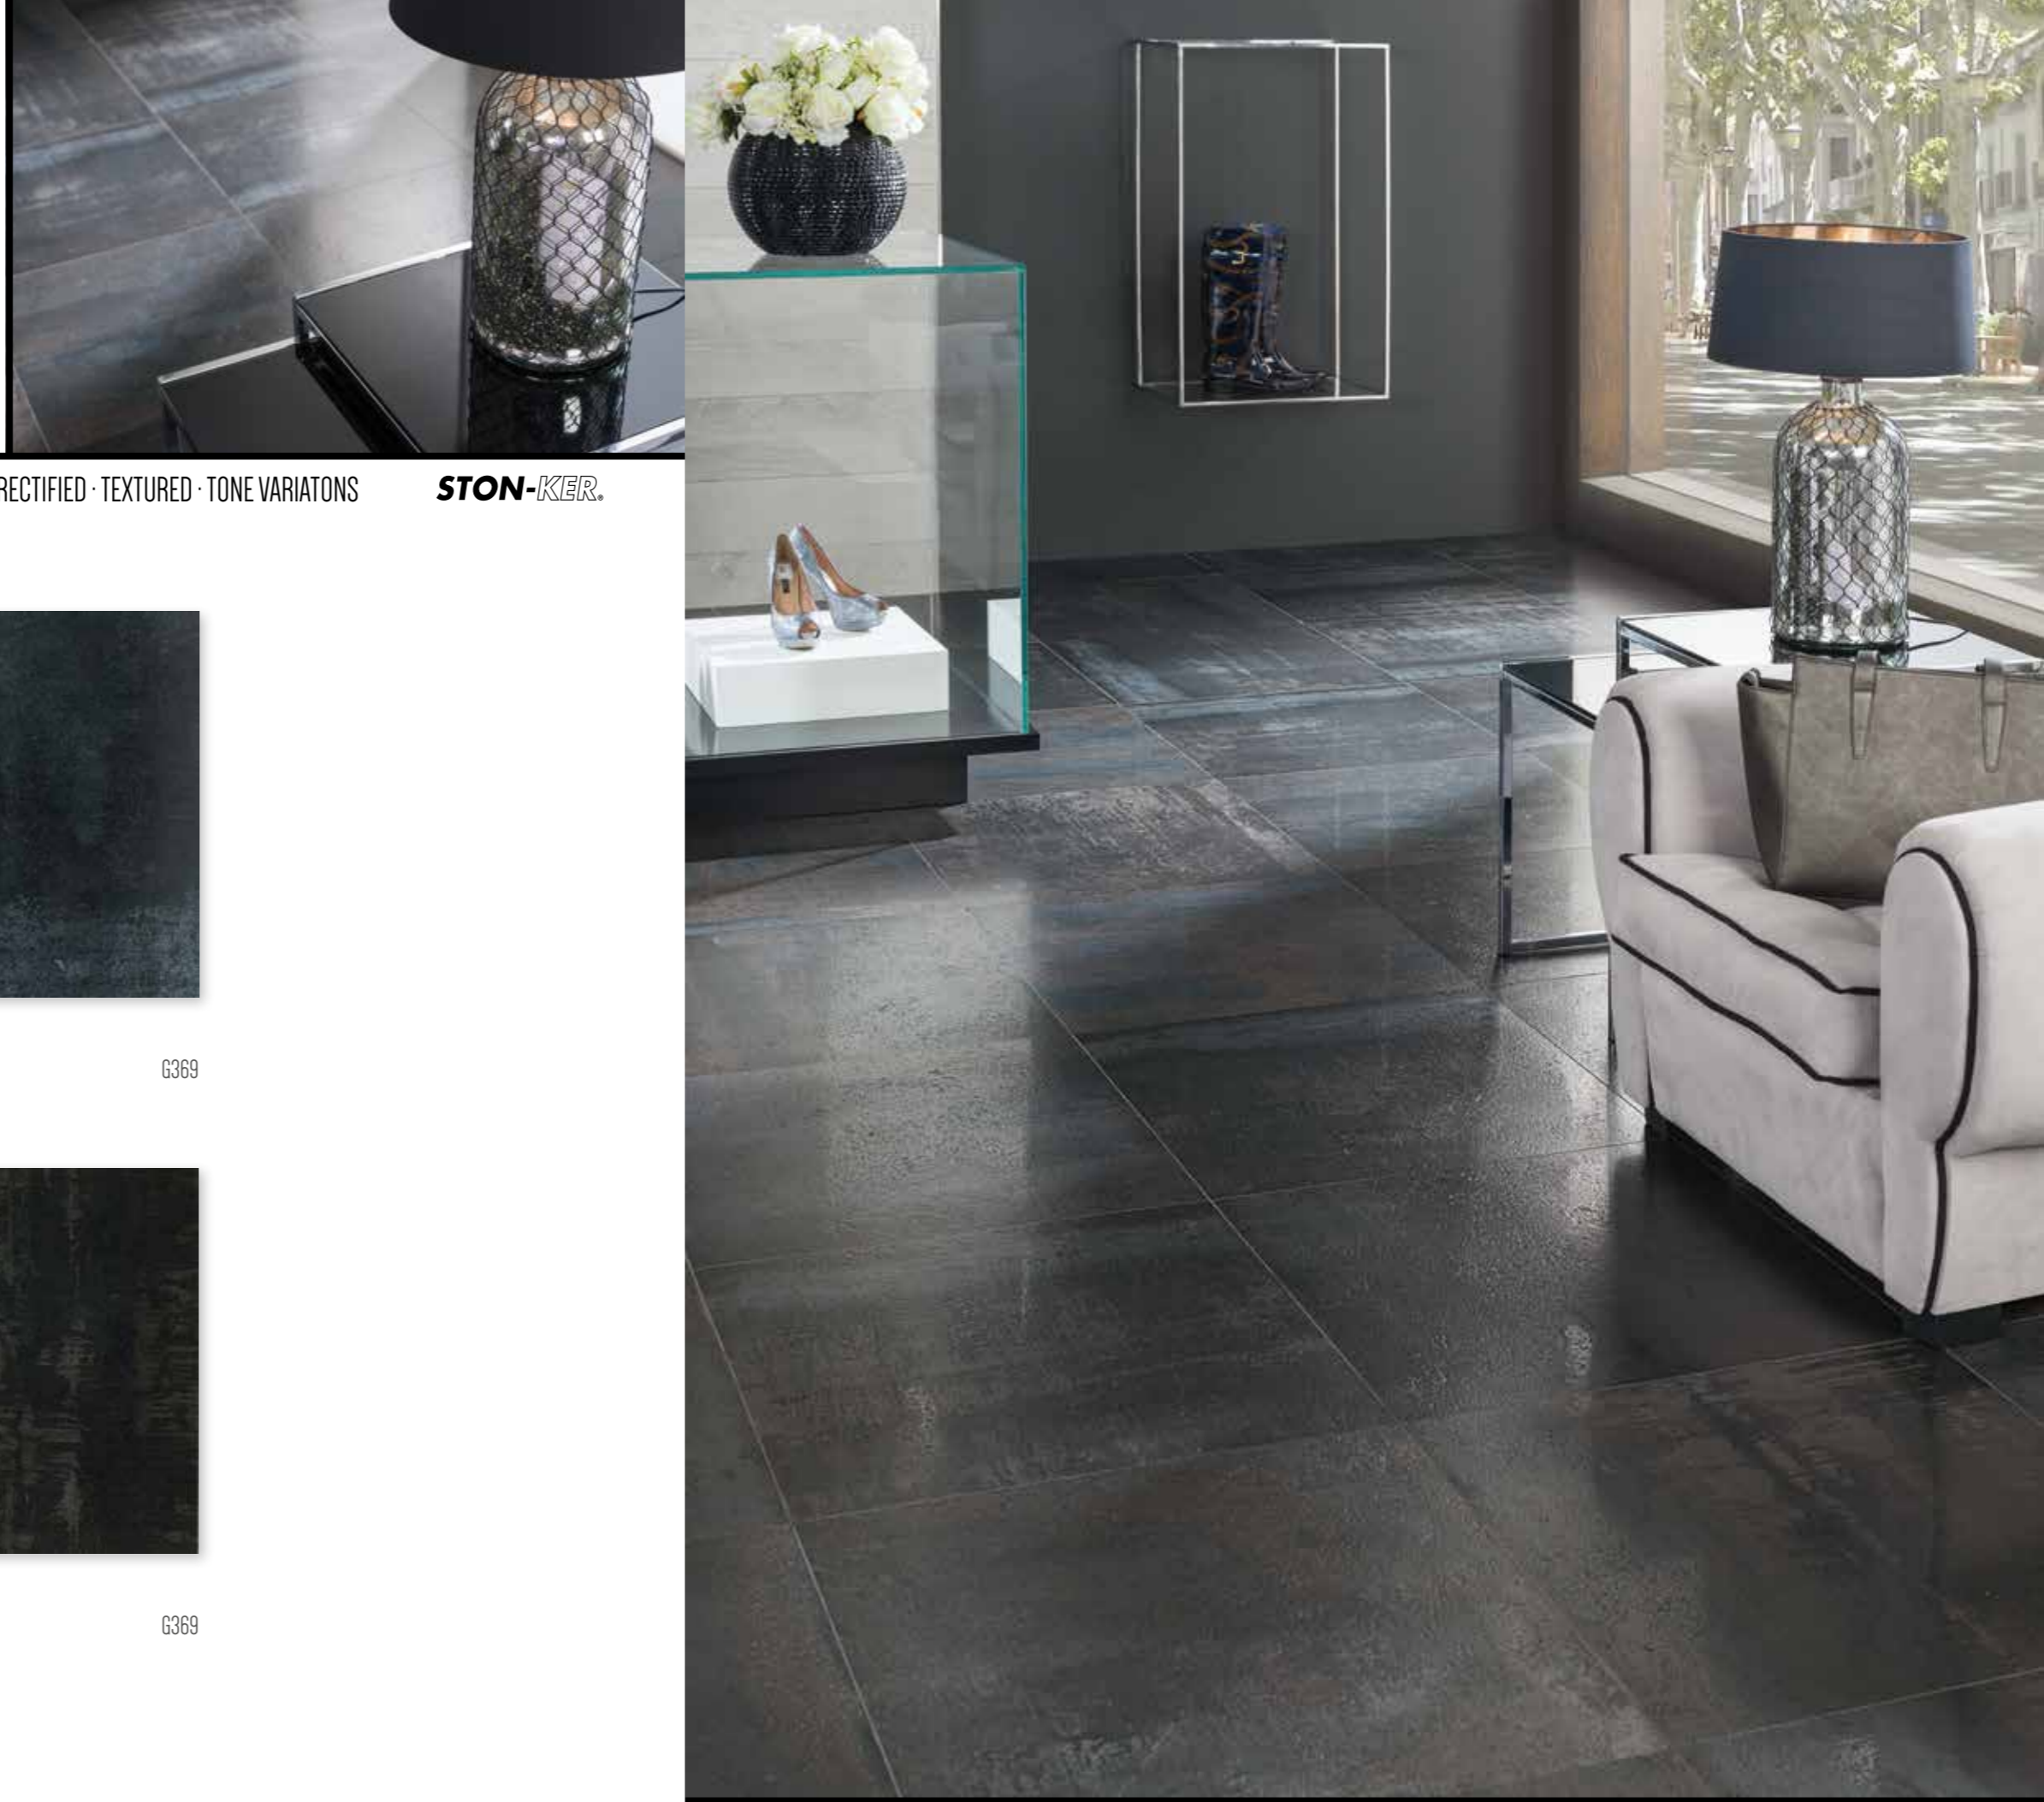

DETROIT ANTRACITA 59,6x59,6cm.