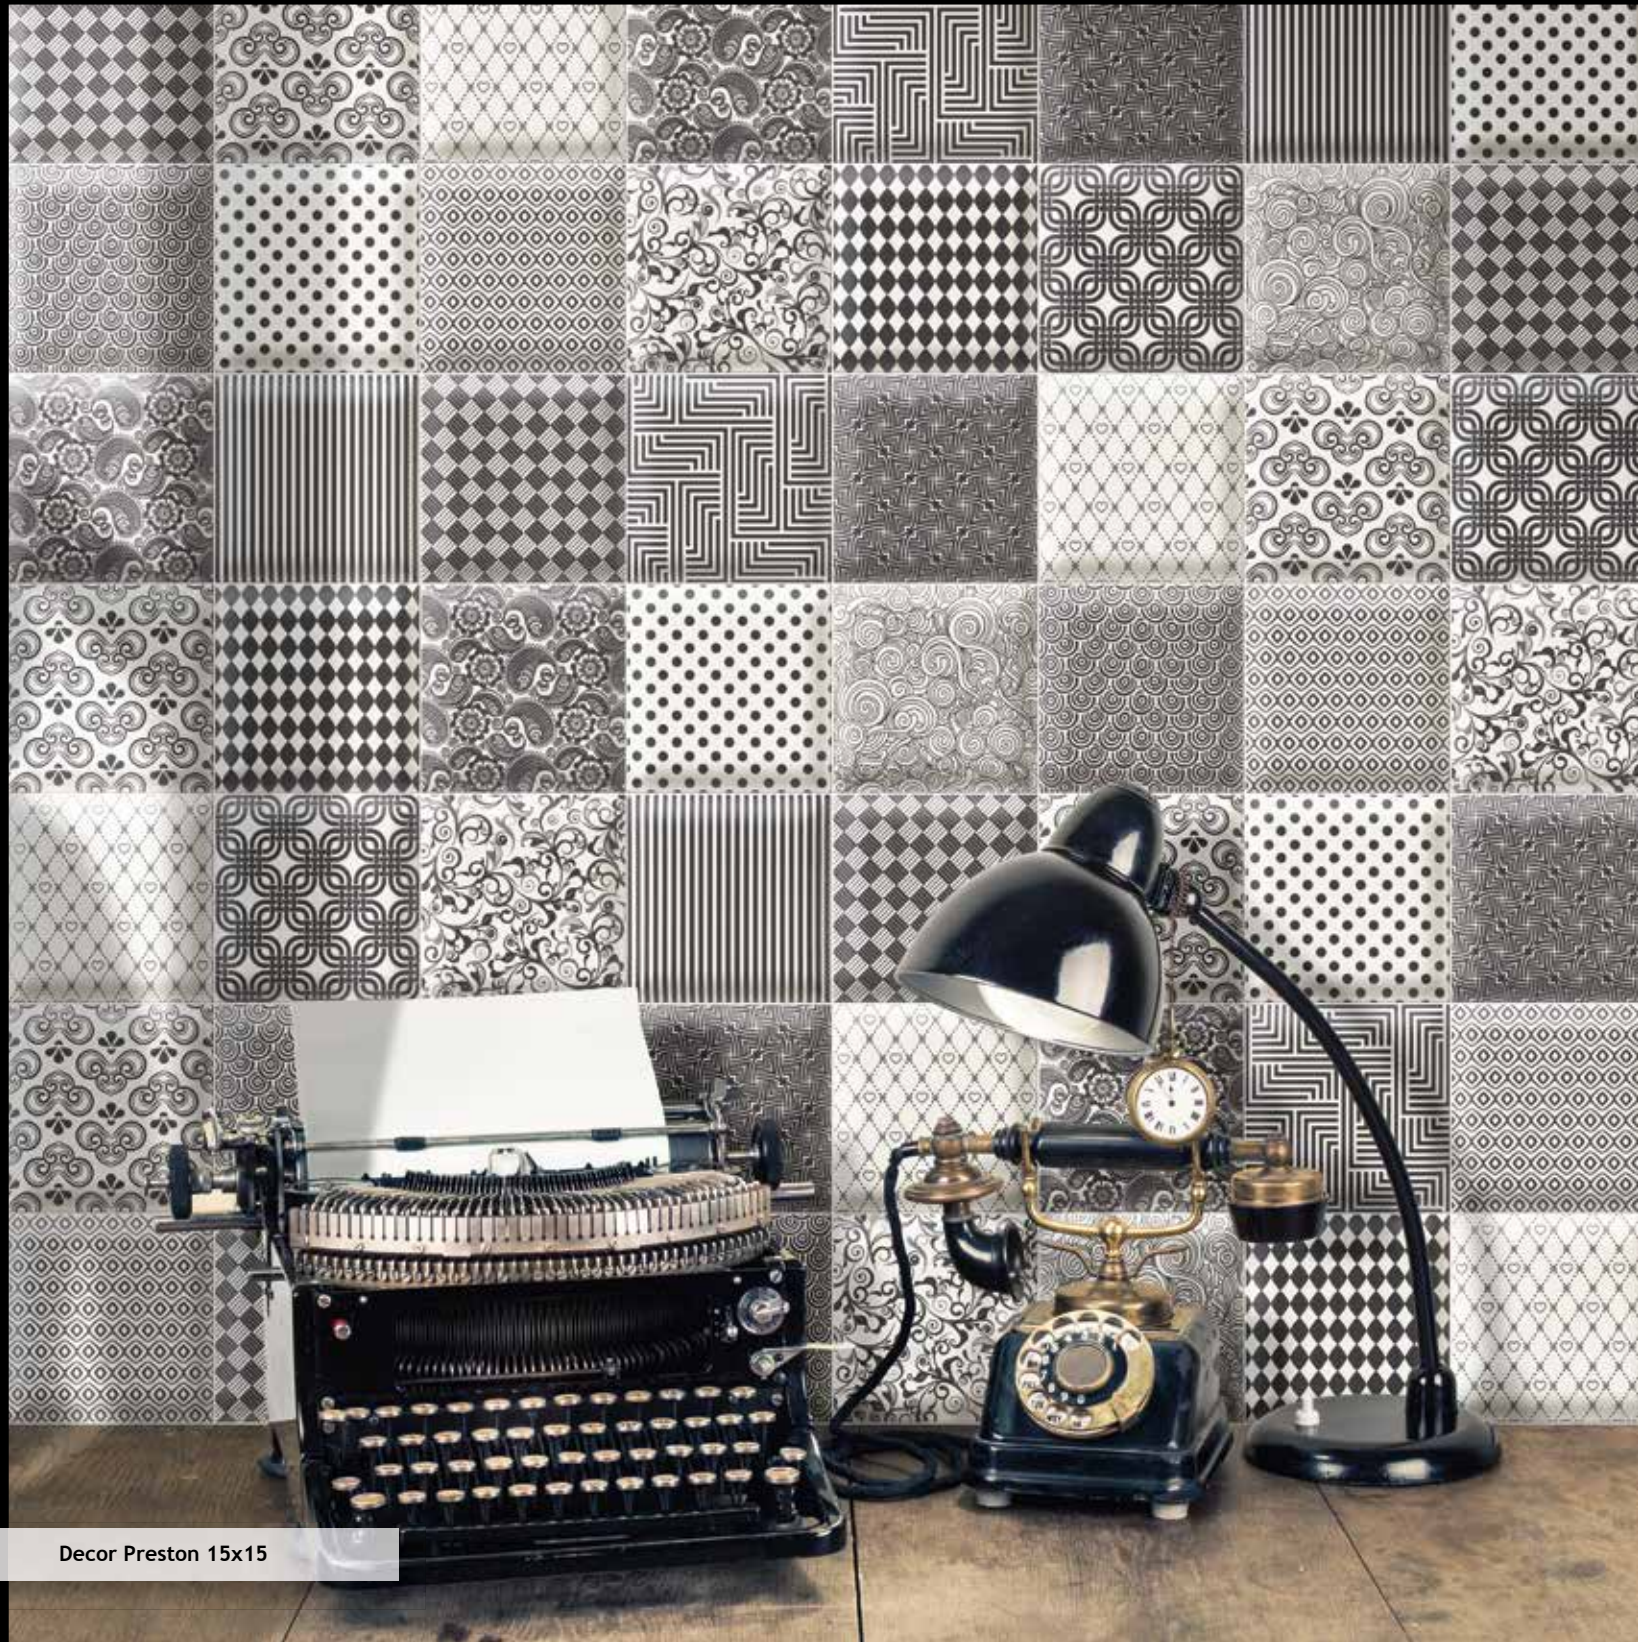

Decor Preston 15x15

PRESTON

BASES MATE COMBINABLES