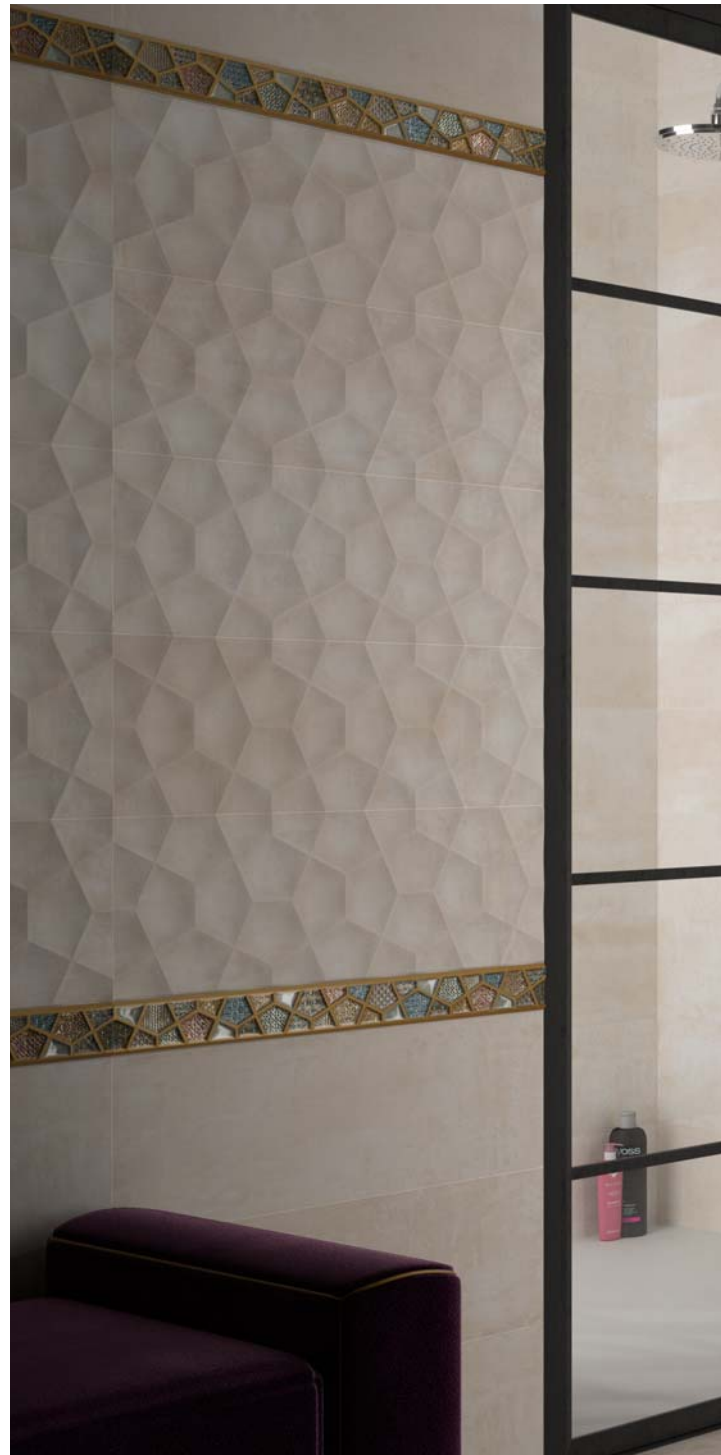

casale

new
ker

CASALE

CASALE

CASALE

CASALE

20x60 / 8"x24"

PASTA ROJA
Red body

WALL
TILES

MATT
FINISH

9,5 mm
THICKNESS

VARIATION 2

146201 Casale Ivory 20x60

M5

146203 Casale Beige 20x60

M5