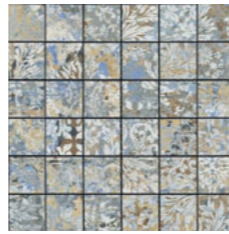

Carpet Vestige Natural Mosaico 5x5
29,75 x 29,75 cm

G-3558