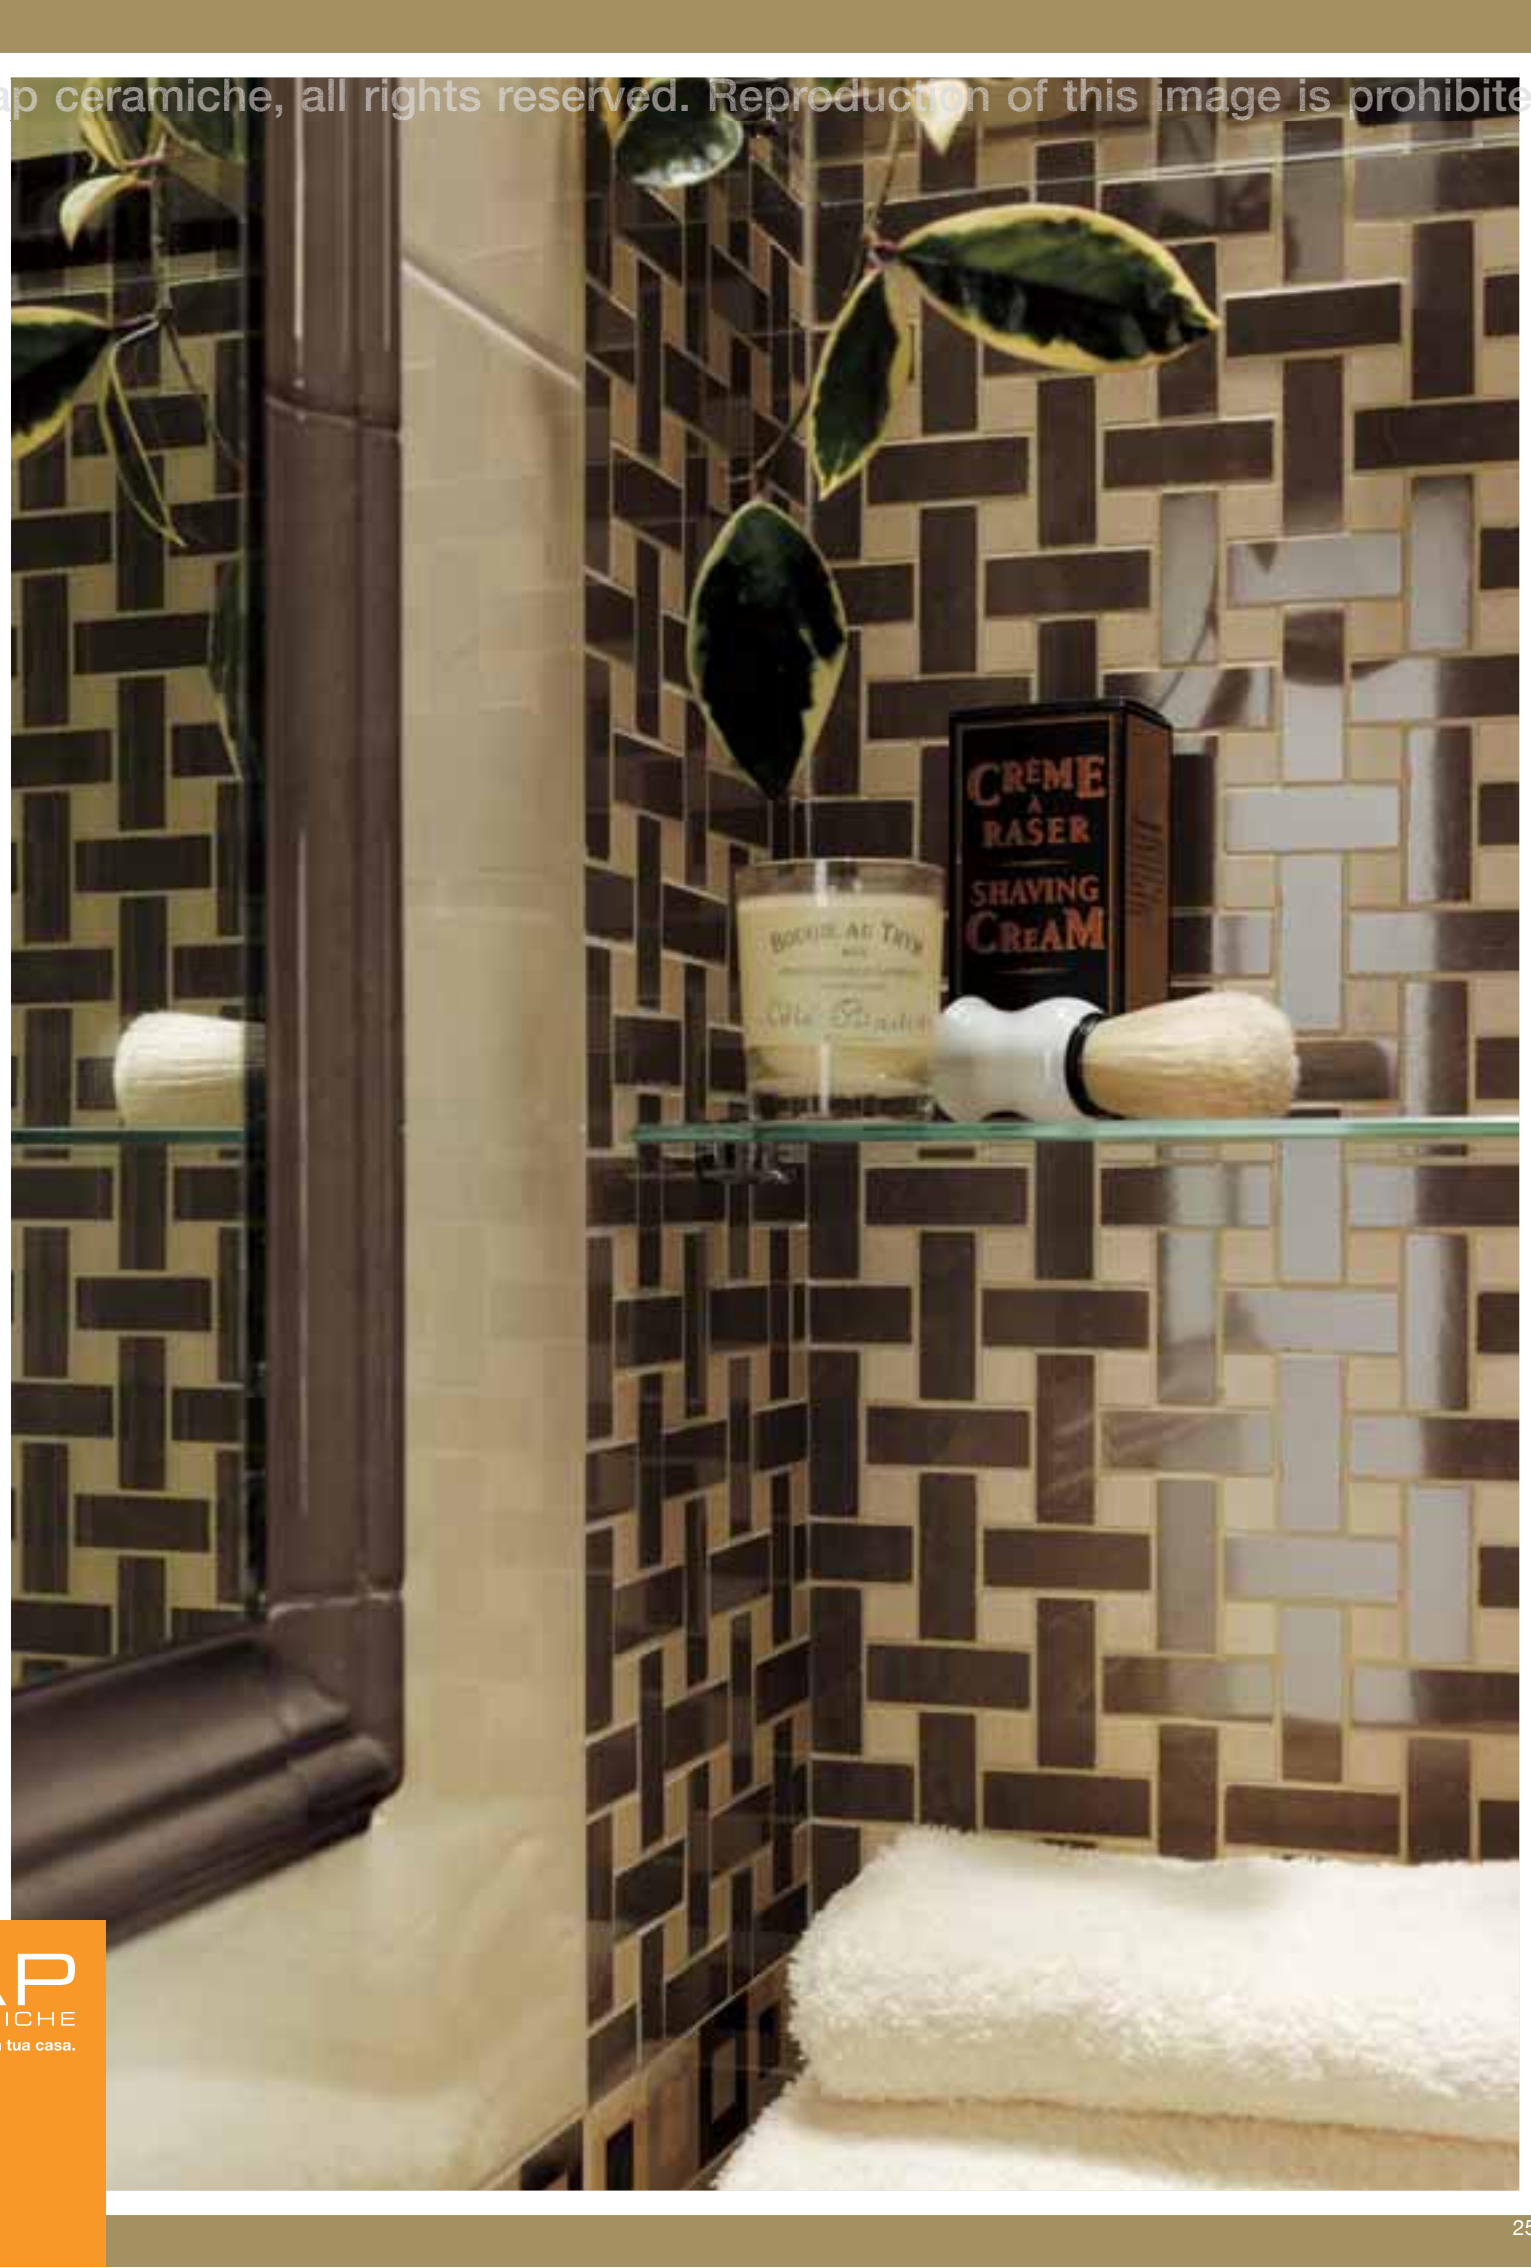

FAP
CERAMICHE
Il tuo bagno, la tua casa.