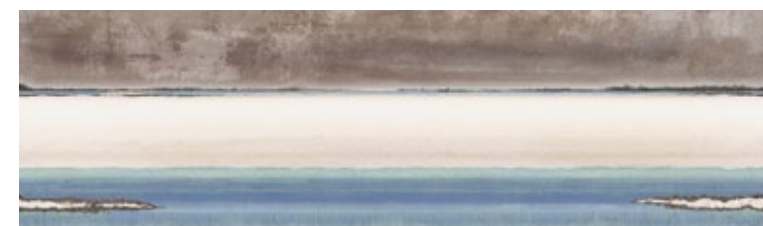

Decor Blow Vanilla 29x100 Rect. B-98