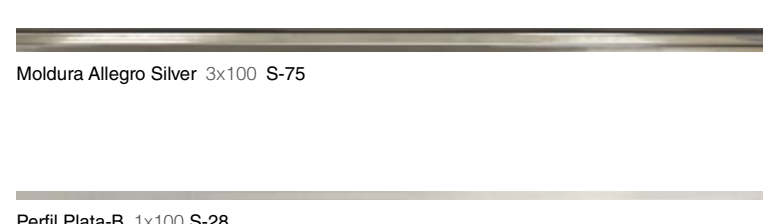

Moldura Allegro Silver 3x100 S-75

Perfil Plata-B 1x100 S-28