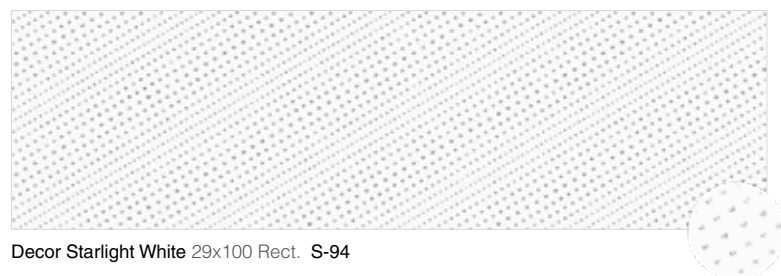

Moon Blanco
31,6x31,6 B-37
29x29 Rect. B-23

Moon Snorkel
31,6x31,6 B-37
29x29 Rect. B-23

Inspire grey

WHITE BODY | PASTA BLANCA

Inspire White 29x100 Rect. · Revelation Grey 29x100 Rect. · Decor Starlight Grey 29x100 Rect. · Moldura Allegro Silver 3x100 · Life Artic 22,3x90 Rect. · Life Artic 14,5x90 Rect.

Inspire

WHITE BODY | PASTA BLANCA

29x100 Rect. · 25x75

11"x39" Rect. · 10"x30"

Inspire White 29x100 Rect. B-100

Decor Starlight White 29x100 Rect. S-94

Revelation White 29x100 Rect. B-98

Listelo Revelation White 8x100 S-26