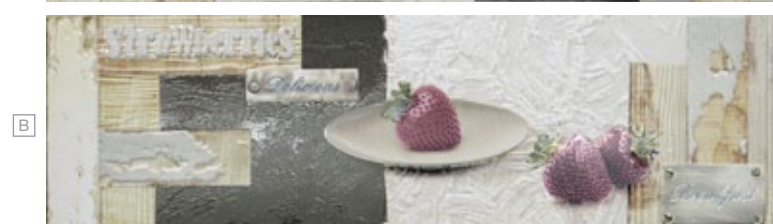

Perfil Plata-B 1x100 S-28

Decor Blow White 29x100 Rect. B-98

Mosaico Inspire Grey
31,6x31,6 B-75

Mosaico Inspire White
31,6x31,6 B-75

Decor Sibyl White 29x100 Rect. S-97 (1 piece)

Decor Flavour 29x100 Rect. S-97 (1 piece)