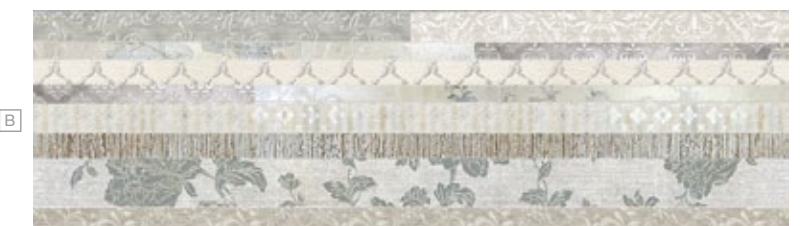

Decor Sibyl Vanilla 29x100 Rect. S-97 (1 piece)

PORCELAIN | PORCELANICO

Moon Vanilla
31,6x31,6 B-37
29x29 Rect. B-23

Moon Moka
31,6x31,6 B-37
29x29 Rect. B-23