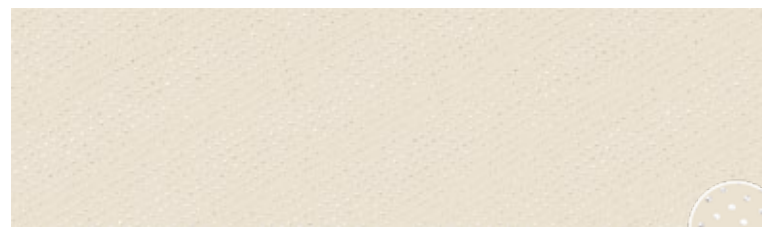

Decor Starlight Vanilla 29x100 Rect. S-94