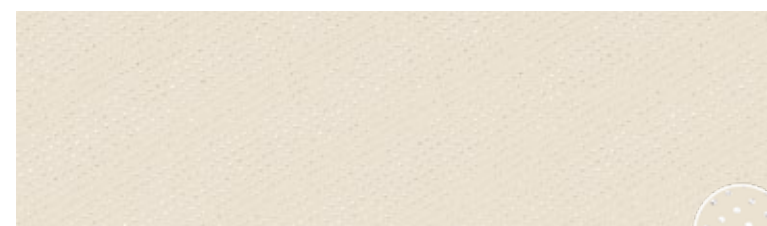

Decor Starlight Vanilla 29x100 Rect. S-94