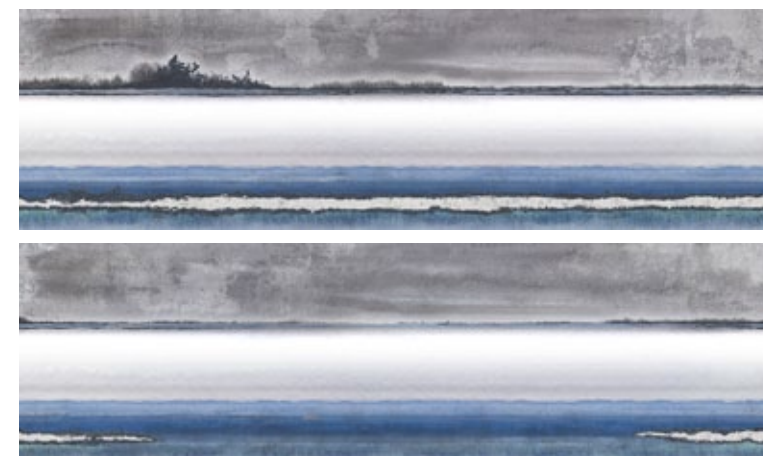

Perfil Plata-B 1x100 S-28

Decor Blow White 29x100 Rect. B-98

Mosaico Inspire Grey
31,6x31,6 B-75

Mosaico Inspire White
31,6x31,6 B-75

Decor Sibyl White 29x100 Rect. S-97 (1 piece)

Decor Flavour 29x100 Rect. S-97 (1 piece)