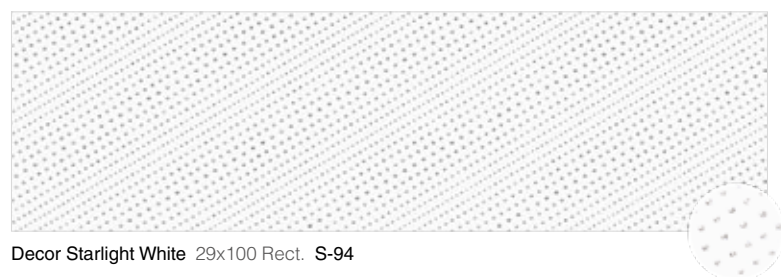

PORCELAIN | PORCELANICO

Moon Vanilla
31,6x31,6 B-37
29x29 Rect. B-23

Moon Moka
31,6x31,6 B-37
29x29 Rect. B-23

Inspire snorkel

WHITE BODY | PASTA BLANCA

Inspire White 29x100 Rect. · Inspire Snorkel 29x100 Rect. · Revelation Snorkel 29x100 Rect. · Decor Dunes 29x100 Rect. · Life Natural 22,3x90 Rect. · Life Natural 14,5x90 Rect.

29x100 Rect. · 25x75

11"x39" Rect. · 10"x30"

Inspire White 29x100 Rect. B-100

Decor Starlight White 29x100 Rect. S-94

Revelation White 29x100 Rect. B-98

Listelo Revelation White 8x100 S-26

Perfil Plata-B 1x100 S-28