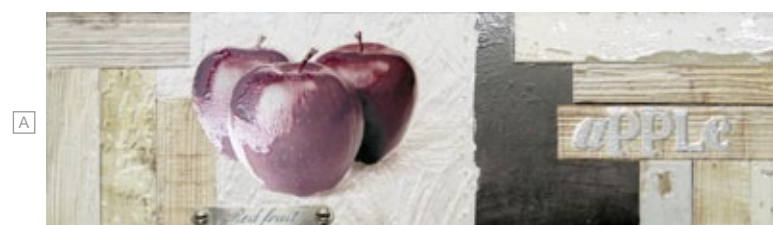

Perfil Plata-B 1x100 S-28

Decor Blow White 29x100 Rect. B-98

Mosaico Inspire Grey
31,6x31,6 B-75

Mosaico Inspire White
31,6x31,6 B-75

Decor Sibyl White 29x100 Rect. S-97 (1 piece)

Decor Flavour 29x100 Rect. S-97 (1 piece)