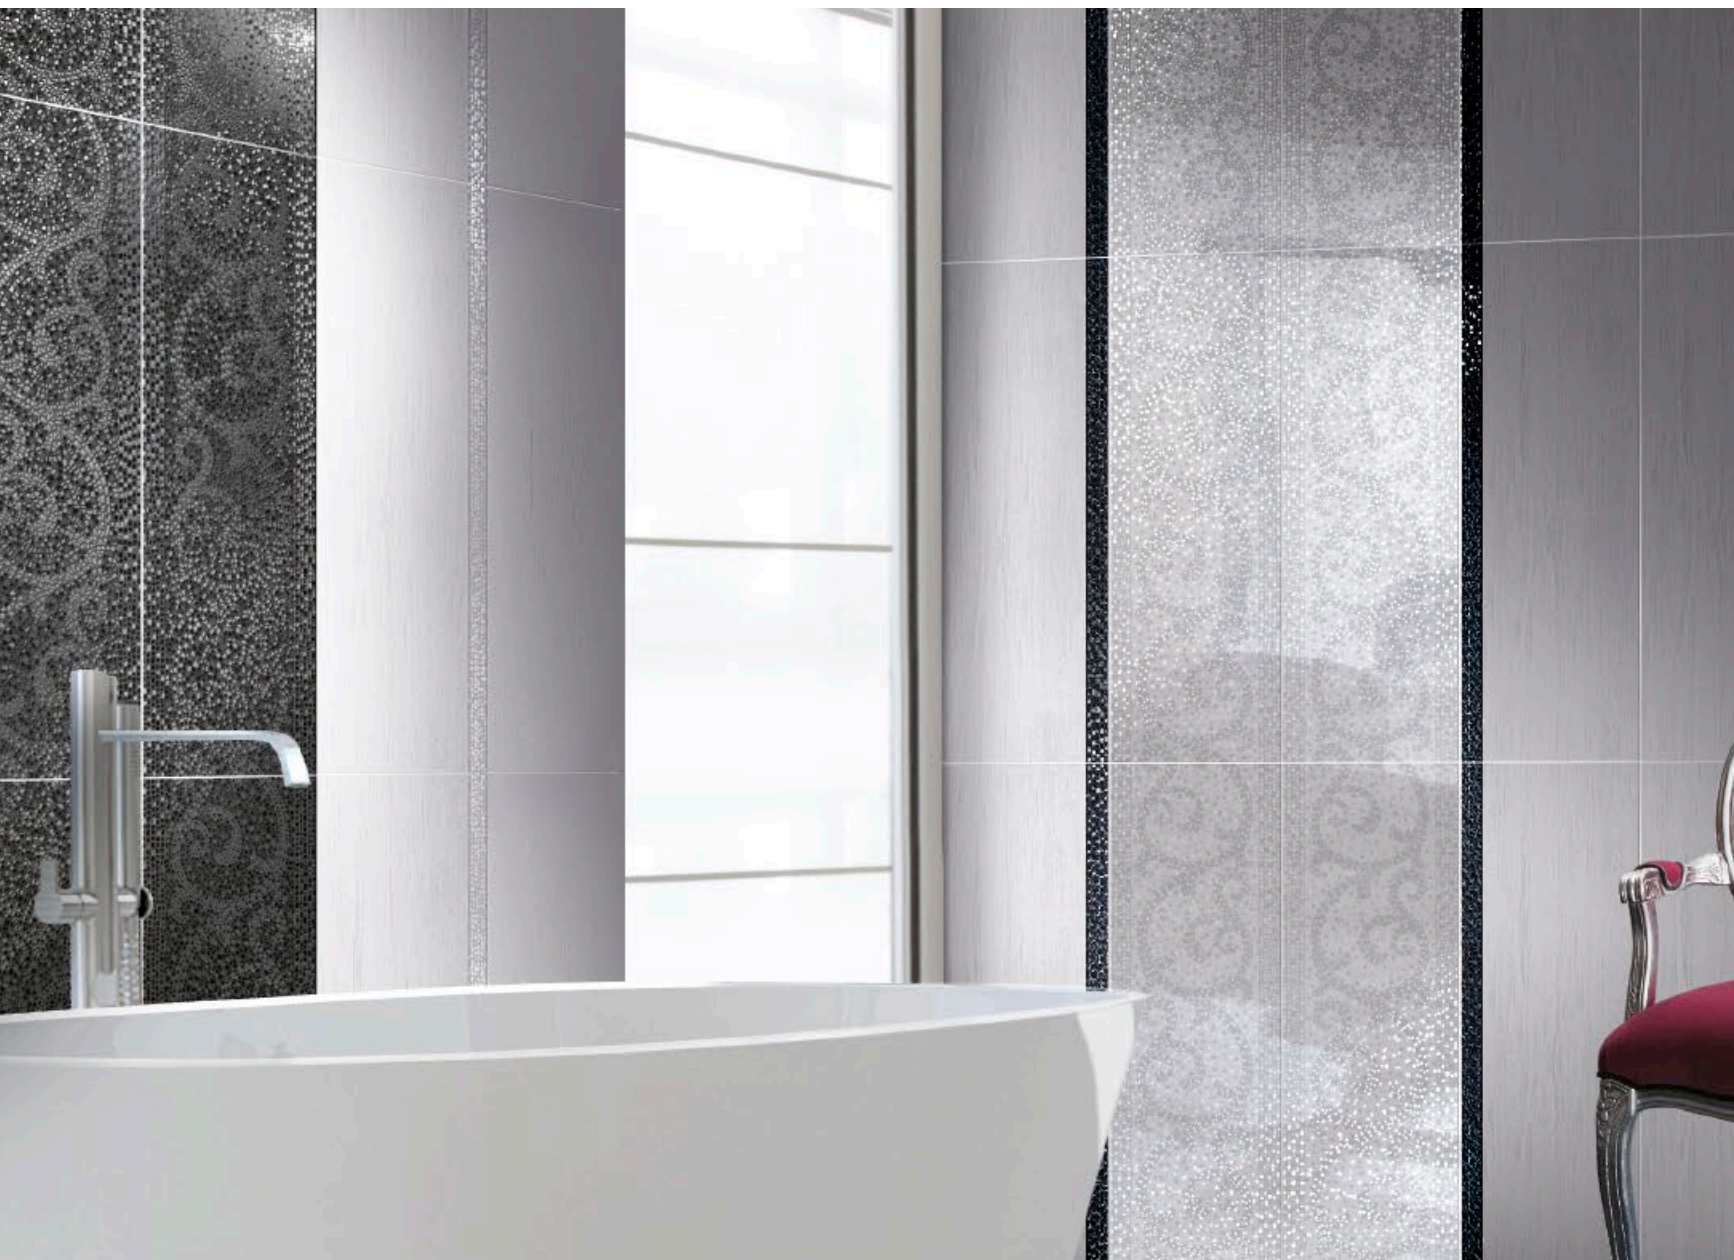

96 **RAIR** dec. 25x75 pcs. 2

43 **LIRAIR** list. 3,2x75 pcs. 5

96 **RAWH** dec. 25x75 pcs. 2

43 **LIRAWH** list. 3,2x75 pcs. 5

96 **RACR** dec. 25x75 pcs. 2

43 **LIRACR** list. 3,2x75 pcs. 5

96 **RABR** dec. 25x75 pcs. 2

43 **LIRABR** list. 3,2x75 pcs. 5