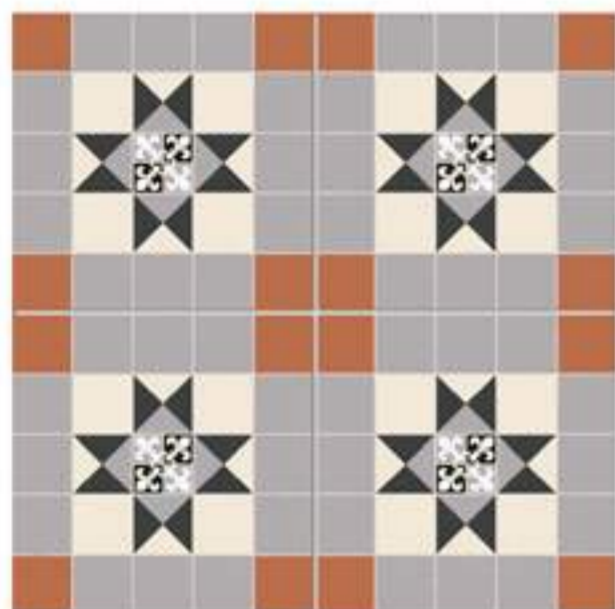

SALISBURY

45 x 45 (Pre-cut 22,5 x 22,5)

Salisbury

G7

45 x 45 CM (Pre-cut 22,5 x 22,5 CM)

PEI III - MOSH 7

C1/R9