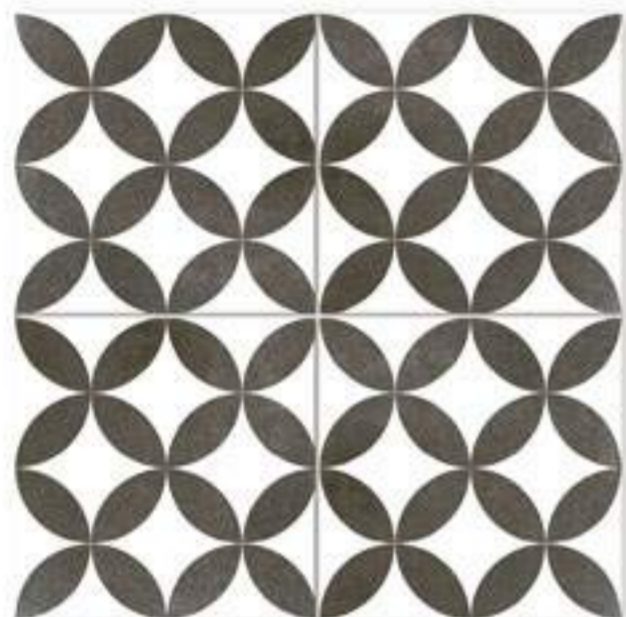

ROY

45 x 45 (Pre-cut 22,5 x 22,5)

Roy G7
45 x 45 CM (Pre-cut 22,5 x 22,5 CM)
PEI III - MOSH 7
C1/R9