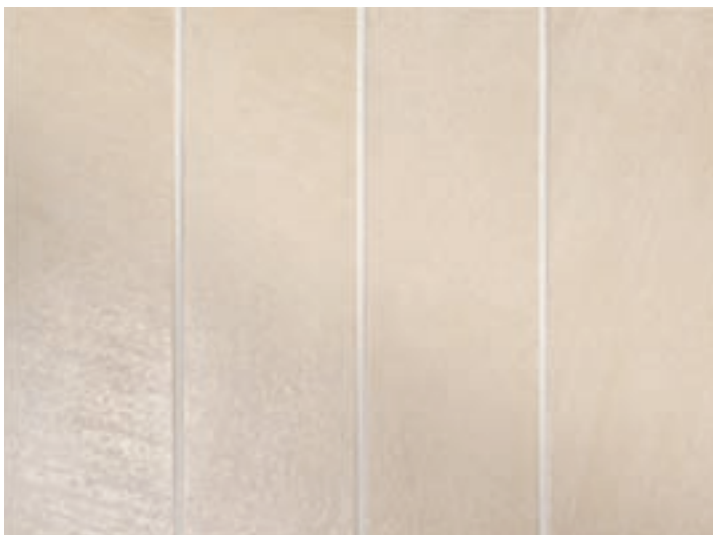

B

I

A

N

C

O

10:30

efeso bianco
10x30

10:10