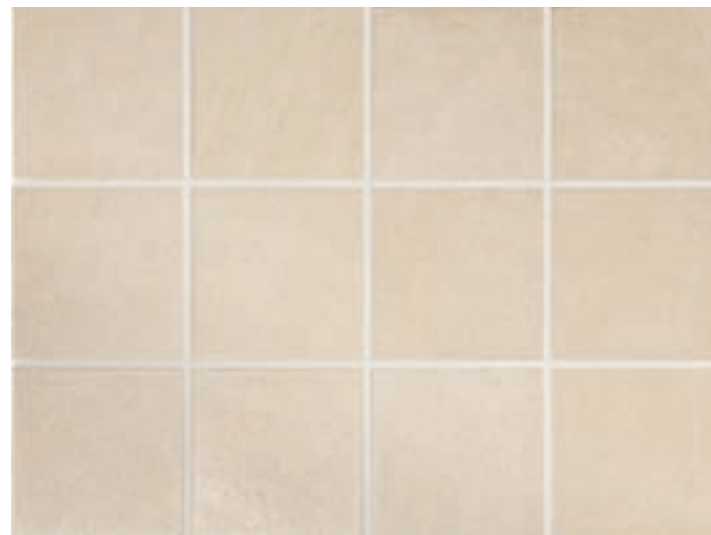

OFFERS

10:30

10:10

BayKer

10:30

The image displays the time '10:30' in a large, white, sans-serif font against a solid grey background. The two '0' digits are stylized to resemble clock faces. Each '0' contains a white outline of a clock dial with two hands: a shorter hour hand and a longer minute hand. In the first '0', the hour hand points to the 10 o'clock position and the minute hand points to the 12 o'clock position. In the second '0', the hour hand points to the 2 o'clock position and the minute hand points to the 12 o'clock position. The colon between the digits consists of two small white circles stacked vertically.

N

C

O

10:30

efeso bianco
10x30

listello efeso beige
2,5x30

10:10

efeso bianco
10x10