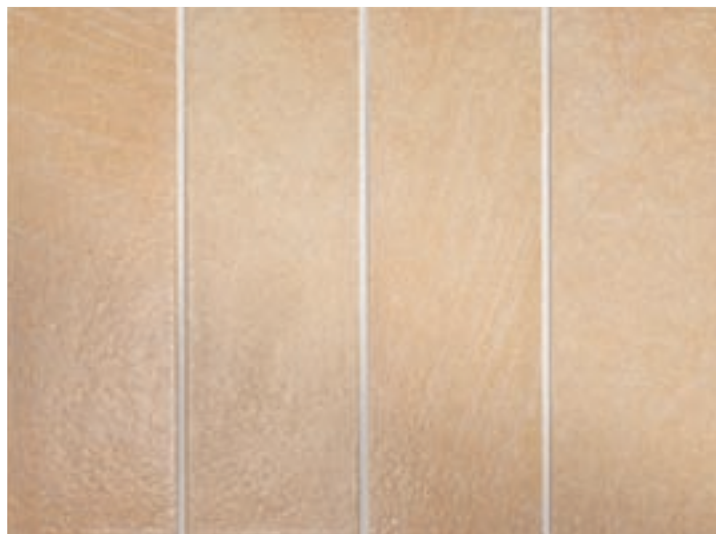

B

E

I

G

E

10:30

efeso beige
10x30

10:10