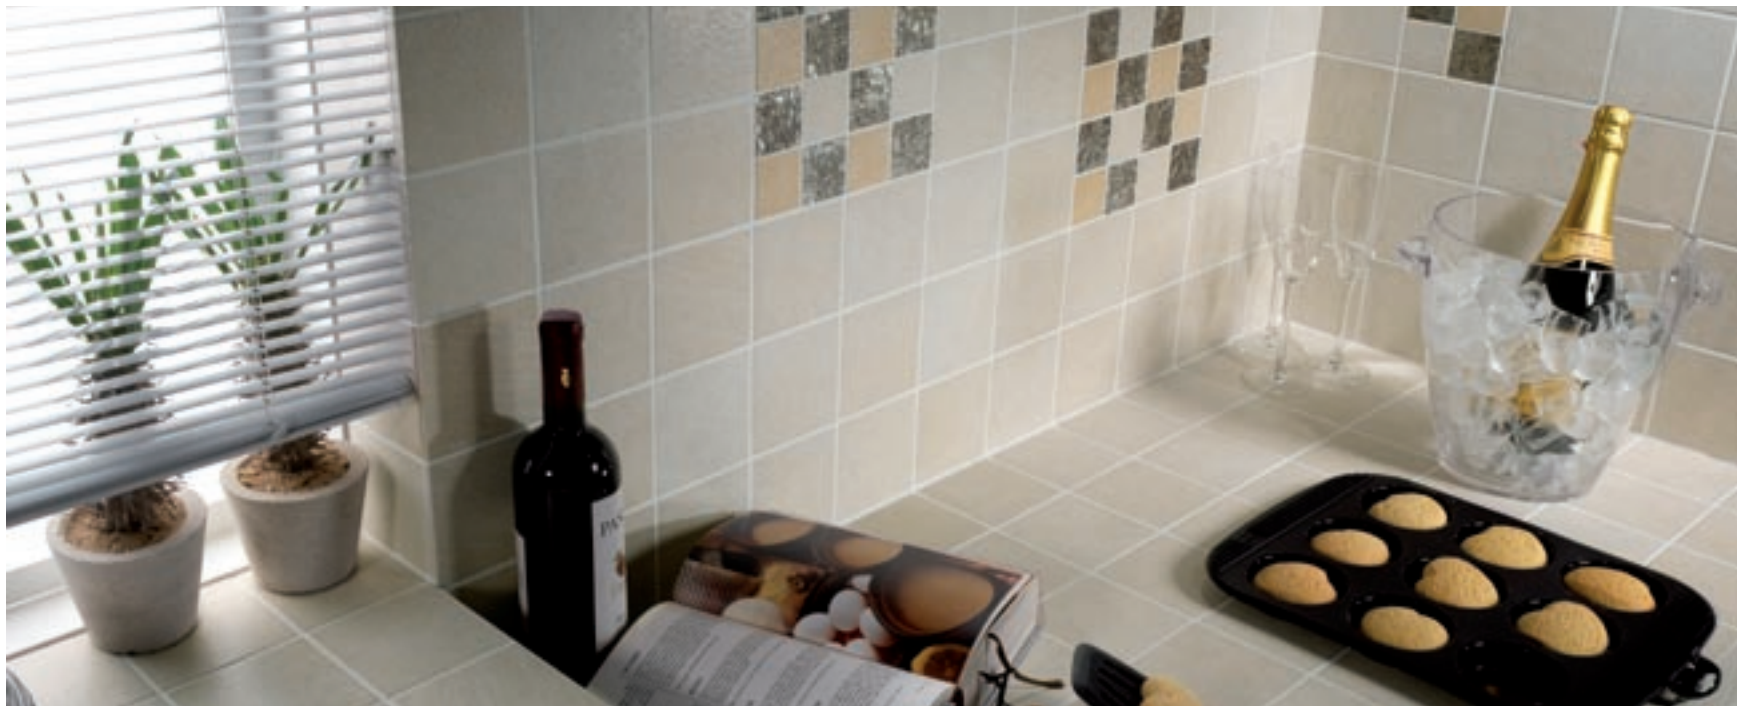

bianco 10x10 _ inserto efeso beige