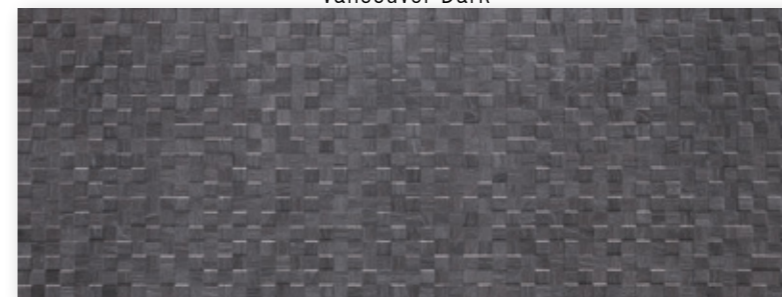

Vancouver Dark