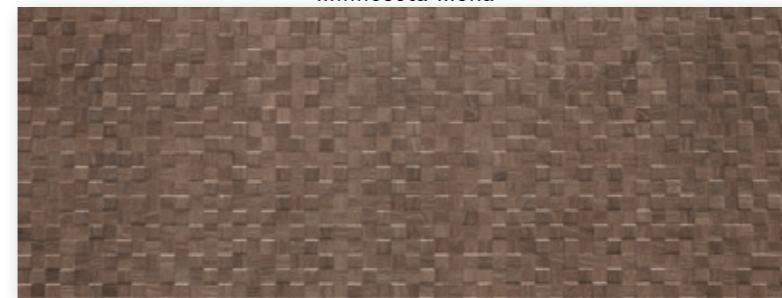

# DESERT

Monoporosa · Wall Tile · 45x120 cm · 17 3/4"x47 1/4" · G 274

Tanzania Wine

Almond Taupe

Minnesota Moka

Cream Camel Honey Ash

Nebraska Coffee

Tea