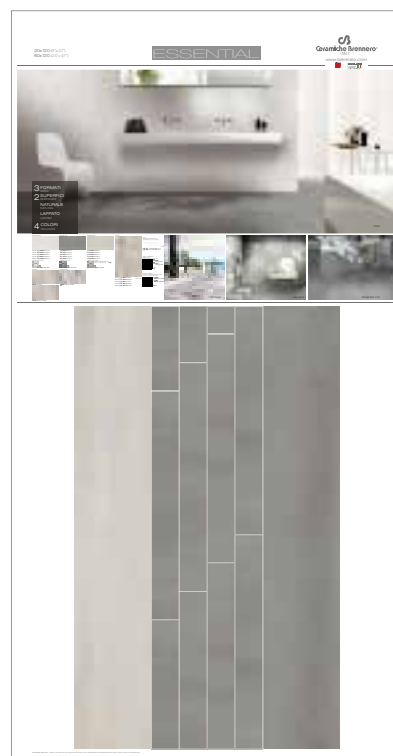

305 ZPAESF- Essential Freddo