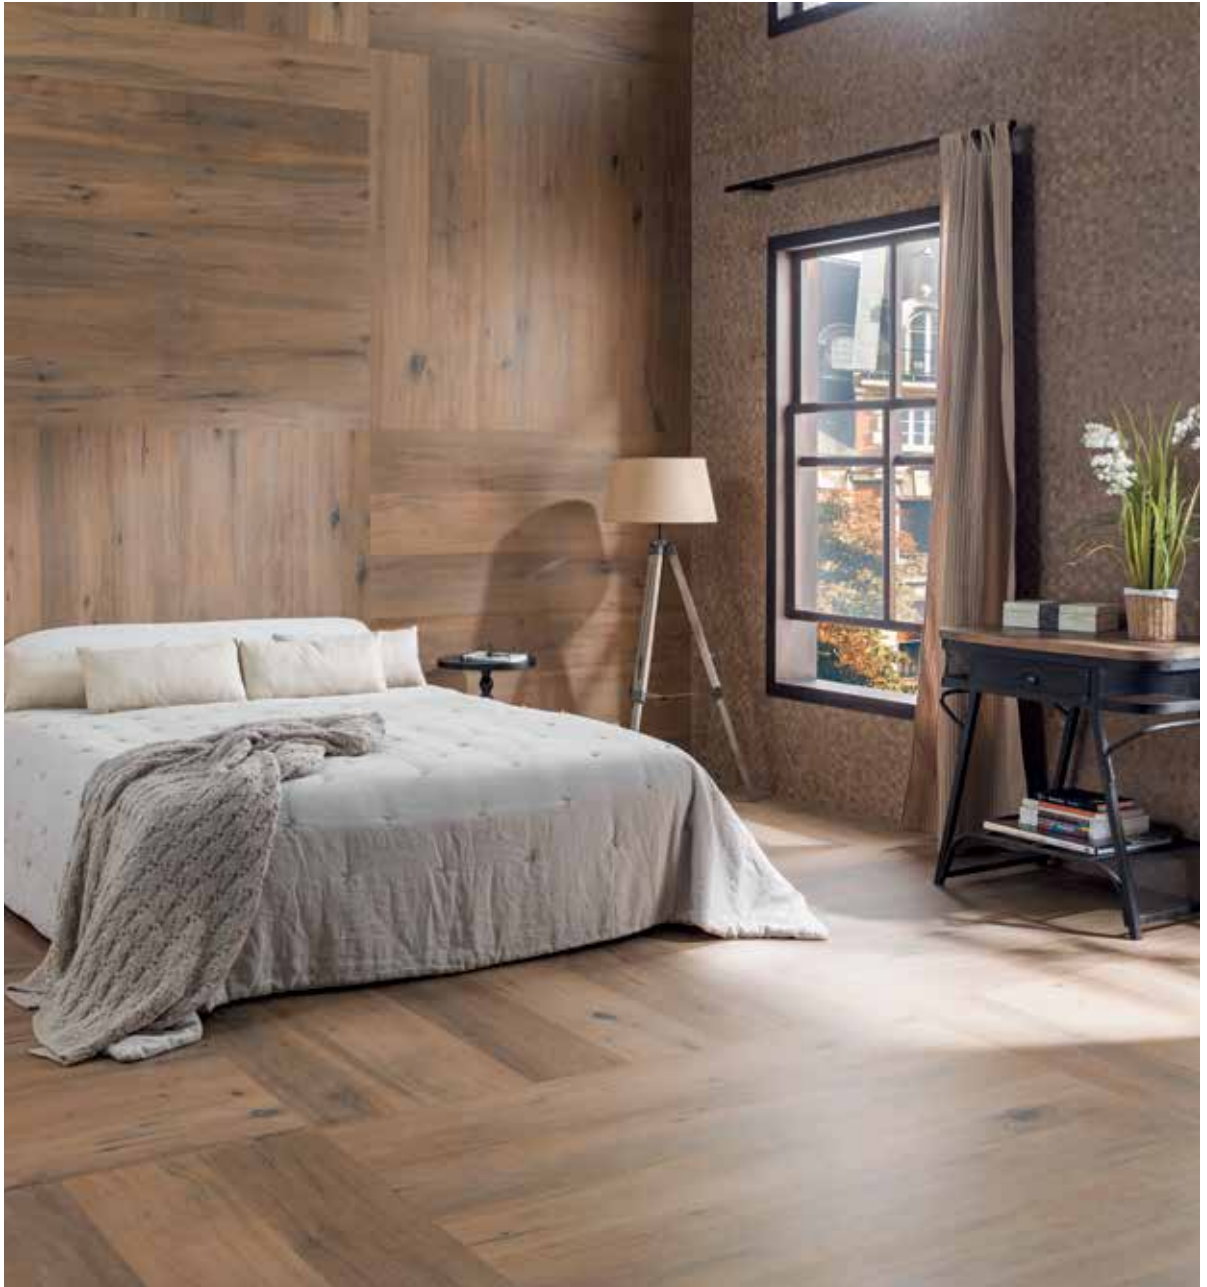

GRES PORCELANICO /COLOR MASA
PORCELAIN TILES/COLOURED BISCUIT

RECTIFICADO
RECTIFIED

MATE
MATT

DESTONIFICADO
TONE VARIATIONS

EXTERIORES
EXTERIORS

NEBRASKA COFFEE

Suelo / Floor Nebraska Coffee - 25x150cm

Pared / Wall Desert Nebraska Coffee - 45x120cm & Nebraska Coffee - 25x150cm