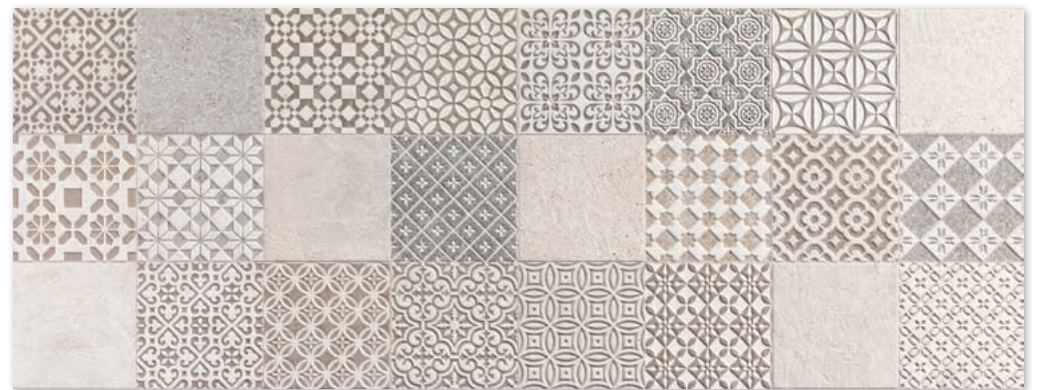

DECORADO COMBINABLE CON TODOS LOS COLORES DE LA SERIE BOTTEGA

WALL TILES RECTIFIED - TONE VARIATIONS - MATT

DECORATED COMBINABLE WITH ALL THE COLORS OF THE BOTTEGA SERIES

MARBELLA STONE

45 CM X 120 CM

31,6 CM X 90 CM