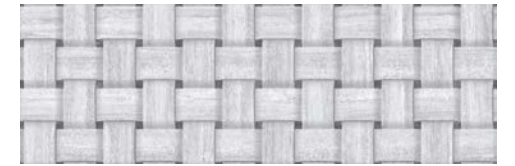

FKE730 BRIAXIS 40x120 PERLA MATE **B45**