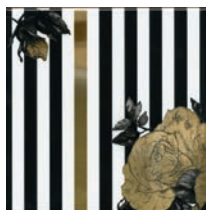

STG/B611/17000
Этуаль Цветок 15x15
Etoile Flower