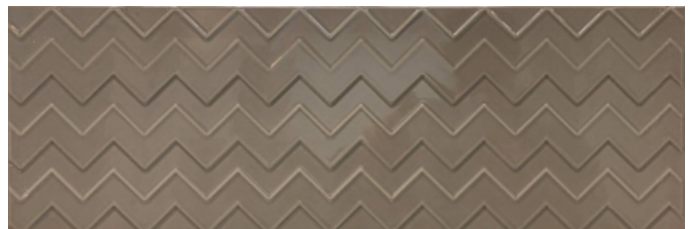

**SERIES
MANILA**

20x60 (8"x24")

BLACK

CURVE BLACK BRILLO | 20x60 (8"x24")
G.35 | Wall | Red body tiles

EXAREL BLACK BRILLO | 20x60 (8"x24")
G.35 | Wall | Red body tiles

MOUNTAIN BLACK BRILLO | 20x60 (8"x24")
G.35 | Wall | Red body tiles

PYRAMIDAL BLACK BRILLO | 20x60 (8"x24")
G.35 | Wall | Red body tiles

BROWN

CURVE BROWN BRILLO | 20x60 (8"x24")
G.35 | Wall | Red body tiles

MOUNTAIN BROWN BRILLO | 20x60 (8"x24")
G.35 | Wall | Red body tiles

PYRAMIDAL BROWN BRILLO | 20x60 (8"x24")
G.35 | Wall | Red body tiles

STAR BROWN BRILLO | 20x60 (8"x24")
G.35 | Wall | Red body tiles

STAR BROWN MATT | 20x60 (8"x24")
G.35 | Wall | Red body tiles

GREY

EXAREL GREY BRILLO | 20x60 (8"x24")
G.35 | Wall | Red body tiles

WHITE

CURVE WHITE BRILLO | 20x60 (8"x24")
G.35 | Wall | Red body tiles

EXAREL WHITE BRILLO | 20x60 (8"x24")
G.35 | Wall | Red body tiles

MOUNTAIN WHITE BRILLO | 20x60 (8"x24")
G.35 | Wall | Red body tiles