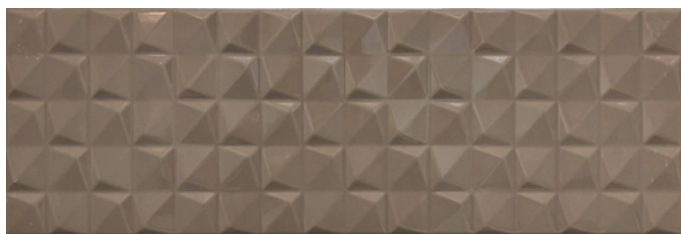

**SERIES
MANILA**

20x60 (8"x24")

BLACK

CURVE BLACK BRILLO | 20x60 (8"x24")
G.35 | Wall | Red body tiles

EXAREL BLACK BRILLO | 20x60 (8"x24")
G.35 | Wall | Red body tiles

MOUNTAIN BLACK BRILLO | 20x60 (8"x24")
G.35 | Wall | Red body tiles

PYRAMIDAL BLACK BRILLO | 20x60 (8"x24")
G.35 | Wall | Red body tiles

BROWN

CURVE BROWN BRILLO | 20x60 (8"x24")
G.35 | Wall | Red body tiles

MOUNTAIN BROWN BRILLO | 20x60 (8"x24")
G.35 | Wall | Red body tiles

PYRAMIDAL BROWN BRILLO | 20x60 (8"x24")
G.35 | Wall | Red body tiles

STAR BROWN BRILLO | 20x60 (8"x24")
G.35 | Wall | Red body tiles

STAR BROWN MATT | 20x60 (8"x24")
G.35 | Wall | Red body tiles

GREY

EXAREL GREY BRILLO | 20x60 (8"x24")
G.35 | Wall | Red body tiles

WHITE

CURVE WHITE BRILLO | 20x60 (8"x24")
G.35 | Wall | Red body tiles

EXAREL WHITE BRILLO | 20x60 (8"x24")
G.35 | Wall | Red body tiles

MOUNTAIN WHITE BRILLO | 20x60 (8"x24")
G.35 | Wall | Red body tiles