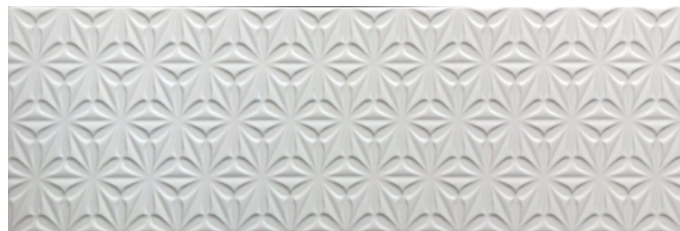

PYRAMIDAL BLACK BRILLO | 20x60 (8"x24")
G.35 | Wall | Red body tiles

BROWN

CURVE BROWN BRILLO | 20x60 (8"x24")
G.35 | Wall | Red body tiles

MOUNTAIN BROWN BRILLO | 20x60 (8"x24")
G.35 | Wall | Red body tiles

PYRAMIDAL BROWN BRILLO | 20x60 (8"x24")
G.35 | Wall | Red body tiles

STAR BROWN BRILLO | 20x60 (8"x24")
G.35 | Wall | Red body tiles

STAR BROWN MATT | 20x60 (8"x24")
G.35 | Wall | Red body tiles

GREY

EXAREL GREY BRILLO | 20x60 (8"x24")
G.35 | Wall | Red body tiles

WHITE

CURVE WHITE BRILLO | 20x60 (8"x24")
G.35 | Wall | Red body tiles

EXAREL WHITE BRILLO | 20x60 (8"x24")
G.35 | Wall | Red body tiles

MOUNTAIN WHITE BRILLO | 20x60 (8"x24")
G.35 | Wall | Red body tiles

PYRAMIDAL WHITE BRILLO | 20x60 (8"x24")
G.35 | Wall | Red body tiles

STAR WHITE BRILLO | 20x60 (8"x24")
G.35 | Wall | Red body tiles

STAR WHITE MATT | 20x60 (8"x24")
G.35 | Wall | Red body tiles

COMPLEMENTS