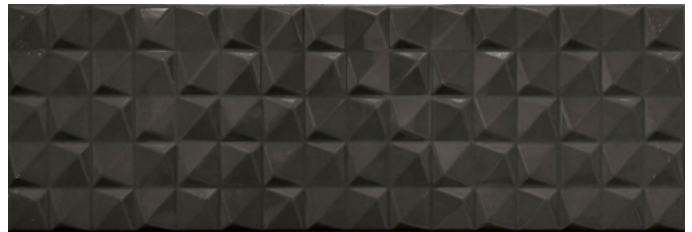

**SERIES
MANILA**

20x60 (8"x24")

BLACK

CURVE BLACK BRILLO | 20x60 (8"x24")
G.35 | Wall | Red body tiles

EXAREL BLACK BRILLO | 20x60 (8"x24")
G.35 | Wall | Red body tiles

MOUNTAIN BLACK BRILLO | 20x60 (8"x24")
G.35 | Wall | Red body tiles

PYRAMIDAL BLACK BRILLO | 20x60 (8"x24")
G.35 | Wall | Red body tiles

BROWN

CURVE BROWN BRILLO | 20x60 (8"x24")
G.35 | Wall | Red body tiles

MOUNTAIN BROWN BRILLO | 20x60 (8"x24")
G.35 | Wall | Red body tiles

PYRAMIDAL BROWN BRILLO | 20x60 (8"x24")
G.35 | Wall | Red body tiles

STAR BROWN BRILLO | 20x60 (8"x24")
G.35 | Wall | Red body tiles

STAR BROWN MATT | 20x60 (8"x24")
G.35 | Wall | Red body tiles

GREY

EXAREL GREY BRILLO | 20x60 (8"x24")
G.35 | Wall | Red body tiles