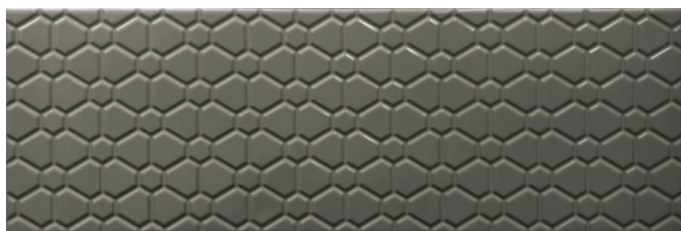

**SERIES
MANILA**

20x60 (8"x24")

BLACK

CURVE BLACK BRILLO | 20x60 (8"x24")
G.35 | Wall | Red body tiles

EXAREL BLACK BRILLO | 20x60 (8"x24")
G.35 | Wall | Red body tiles

MOUNTAIN BLACK BRILLO | 20x60 (8"x24")
G.35 | Wall | Red body tiles

PYRAMIDAL BLACK BRILLO | 20x60 (8"x24")
G.35 | Wall | Red body tiles

BROWN

CURVE BROWN BRILLO | 20x60 (8"x24")
G.35 | Wall | Red body tiles

MOUNTAIN BROWN BRILLO | 20x60 (8"x24")
G.35 | Wall | Red body tiles

PYRAMIDAL BROWN BRILLO | 20x60 (8"x24")
G.35 | Wall | Red body tiles

STAR BROWN BRILLO | 20x60 (8"x24")
G.35 | Wall | Red body tiles

STAR BROWN MATT | 20x60 (8"x24")
G.35 | Wall | Red body tiles

GREY

EXAREL GREY BRILLO | 20x60 (8"x24")
G.35 | Wall | Red body tiles

WHITE

CURVE WHITE BRILLO | 20x60 (8"x24")
G.35 | Wall | Red body tiles

EXAREL WHITE BRILLO | 20x60 (8"x24")
G.35 | Wall | Red body tiles

MOUNTAIN WHITE BRILLO | 20x60 (8"x24")
G.35 | Wall | Red body tiles