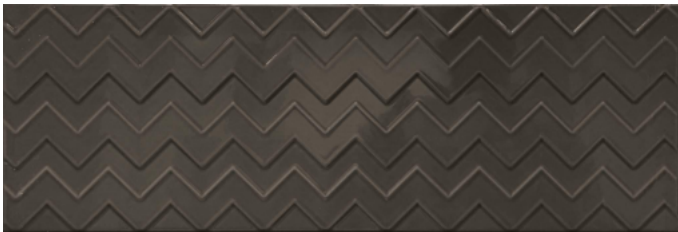

**SERIES
MANILA**

20x60 (8"x24")

BLACK

CURVE BLACK BRILLO | 20x60 (8"x24")
G.35 | Wall | Red body tiles

EXAREL BLACK BRILLO | 20x60 (8"x24")
G.35 | Wall | Red body tiles

MOUNTAIN BLACK BRILLO | 20x60 (8"x24")
G.35 | Wall | Red body tiles

PYRAMIDAL BLACK BRILLO | 20x60 (8"x24")
G.35 | Wall | Red body tiles

BROWN

CURVE BROWN BRILLO | 20x60 (8"x24")
G.35 | Wall | Red body tiles

MOUNTAIN BROWN BRILLO | 20x60 (8"x24")
G.35 | Wall | Red body tiles

PYRAMIDAL BROWN BRILLO | 20x60 (8"x24")
G.35 | Wall | Red body tiles

STAR BROWN BRILLO | 20x60 (8"x24")
G.35 | Wall | Red body tiles

STAR BROWN MATT | 20x60 (8"x24")
G.35 | Wall | Red body tiles

GREY

EXAREL GREY BRILLO | 20x60 (8"x24")
G.35 | Wall | Red body tiles

WHITE

CURVE WHITE BRILLO | 20x60 (8"x24")
G.35 | Wall | Red body tiles

EXAREL WHITE BRILLO | 20x60 (8"x24")
G.35 | Wall | Red body tiles

MOUNTAIN WHITE BRILLO | 20x60 (8"x24")
G.35 | Wall | Red body tiles