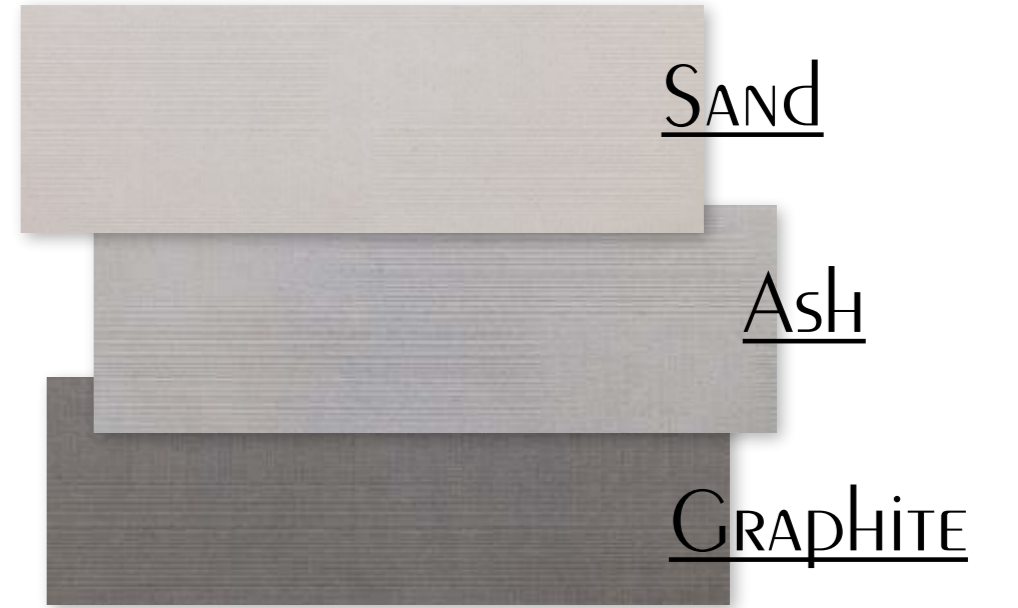

33,3x100 cm
13"x39 1/2"
G 271

MONOPOROSA
WALL TILE

MATE
MATT

RECTIFICADO
RECTIFIED

DESTONIFICADO
TONE VARIATIONS

SAND

ASH

GRAPHITE