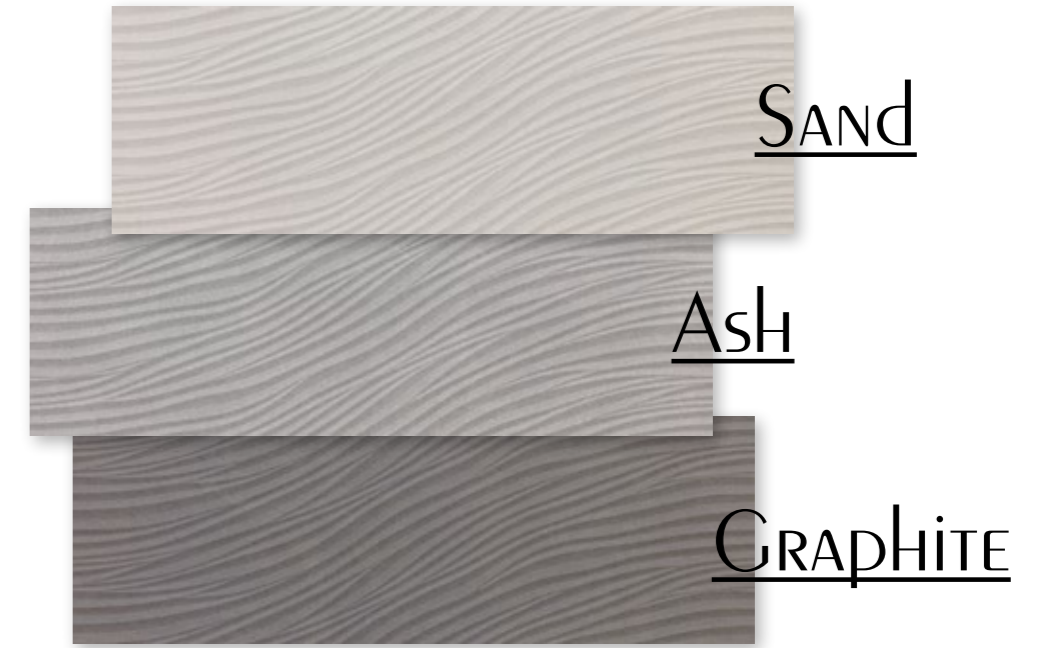

MONOPOROSA
WALL TILE

MATE
MATT

RECTIFICADO
RECTIFIED

DESTONIFICADO
TONE VARIATIONS

SAND

ASH

GRAPHITE

21