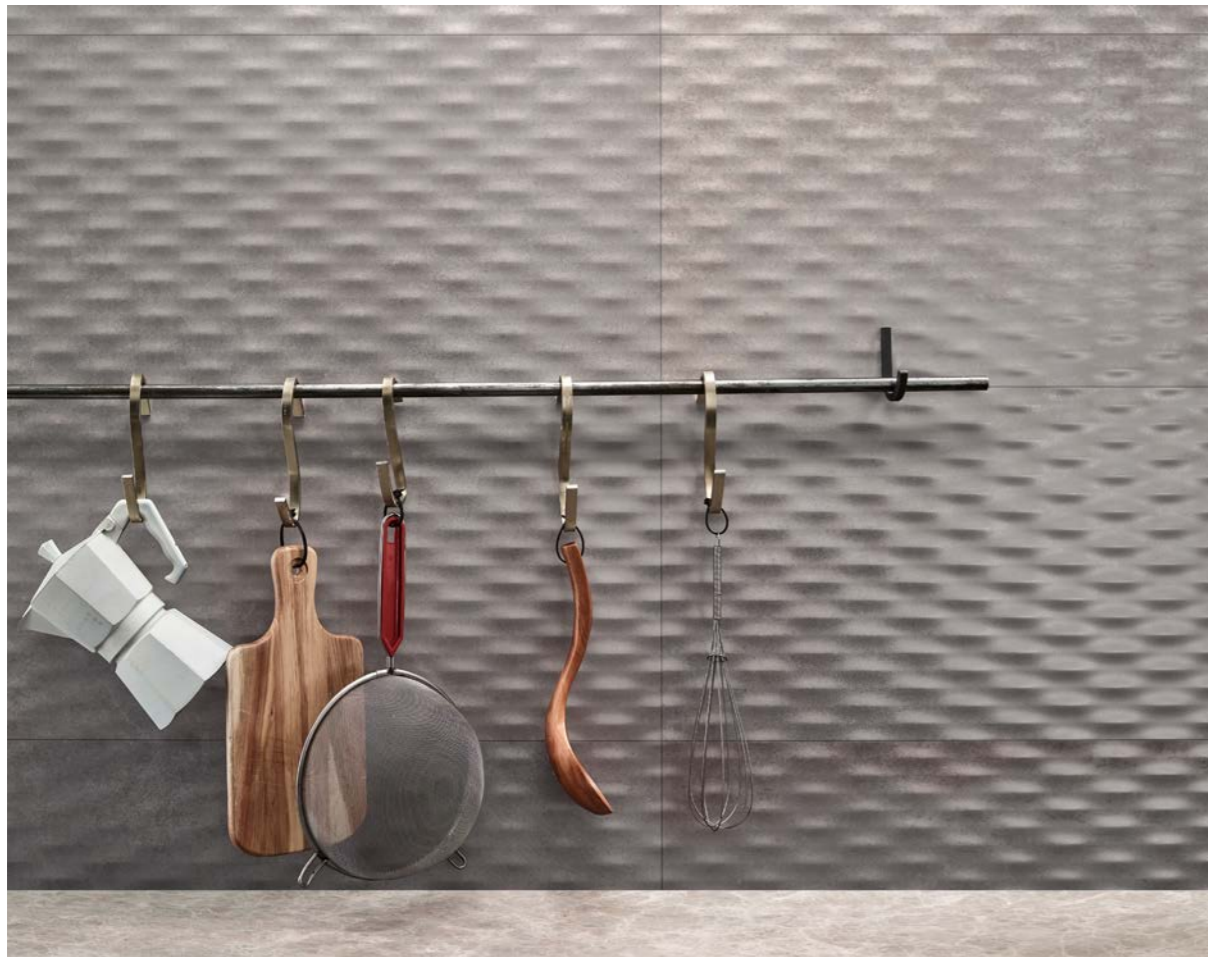

Metallic Grain Iron
35 x 100 RET.