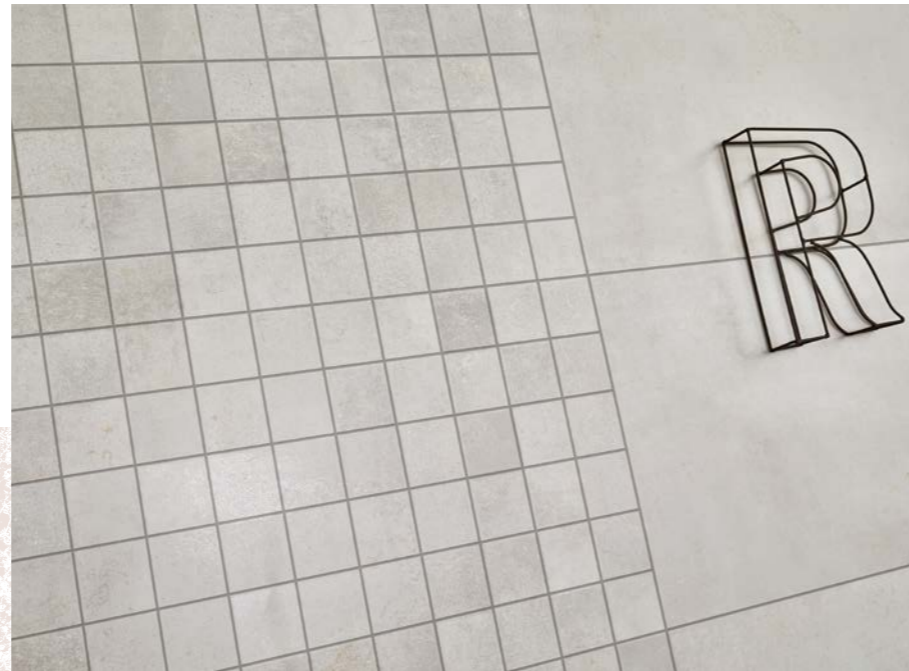

Metallic Steel
35 x 70 RET.

Metallic Mosaic Plus Steel
35 x 35