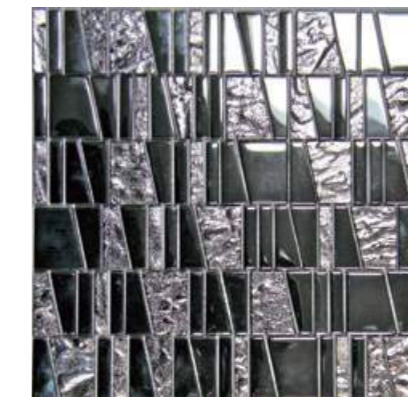

Malla Universe Silver LB61