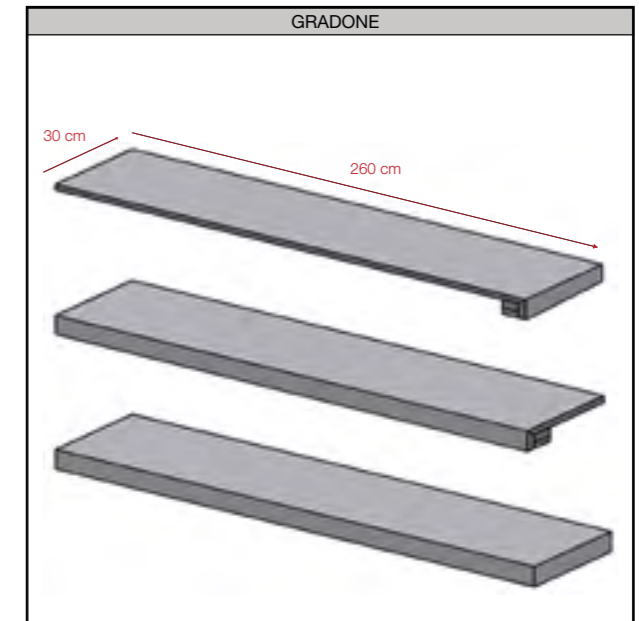

Gradone 30x260 Polished G-2883
Gradone 30x260 Natural G-2875