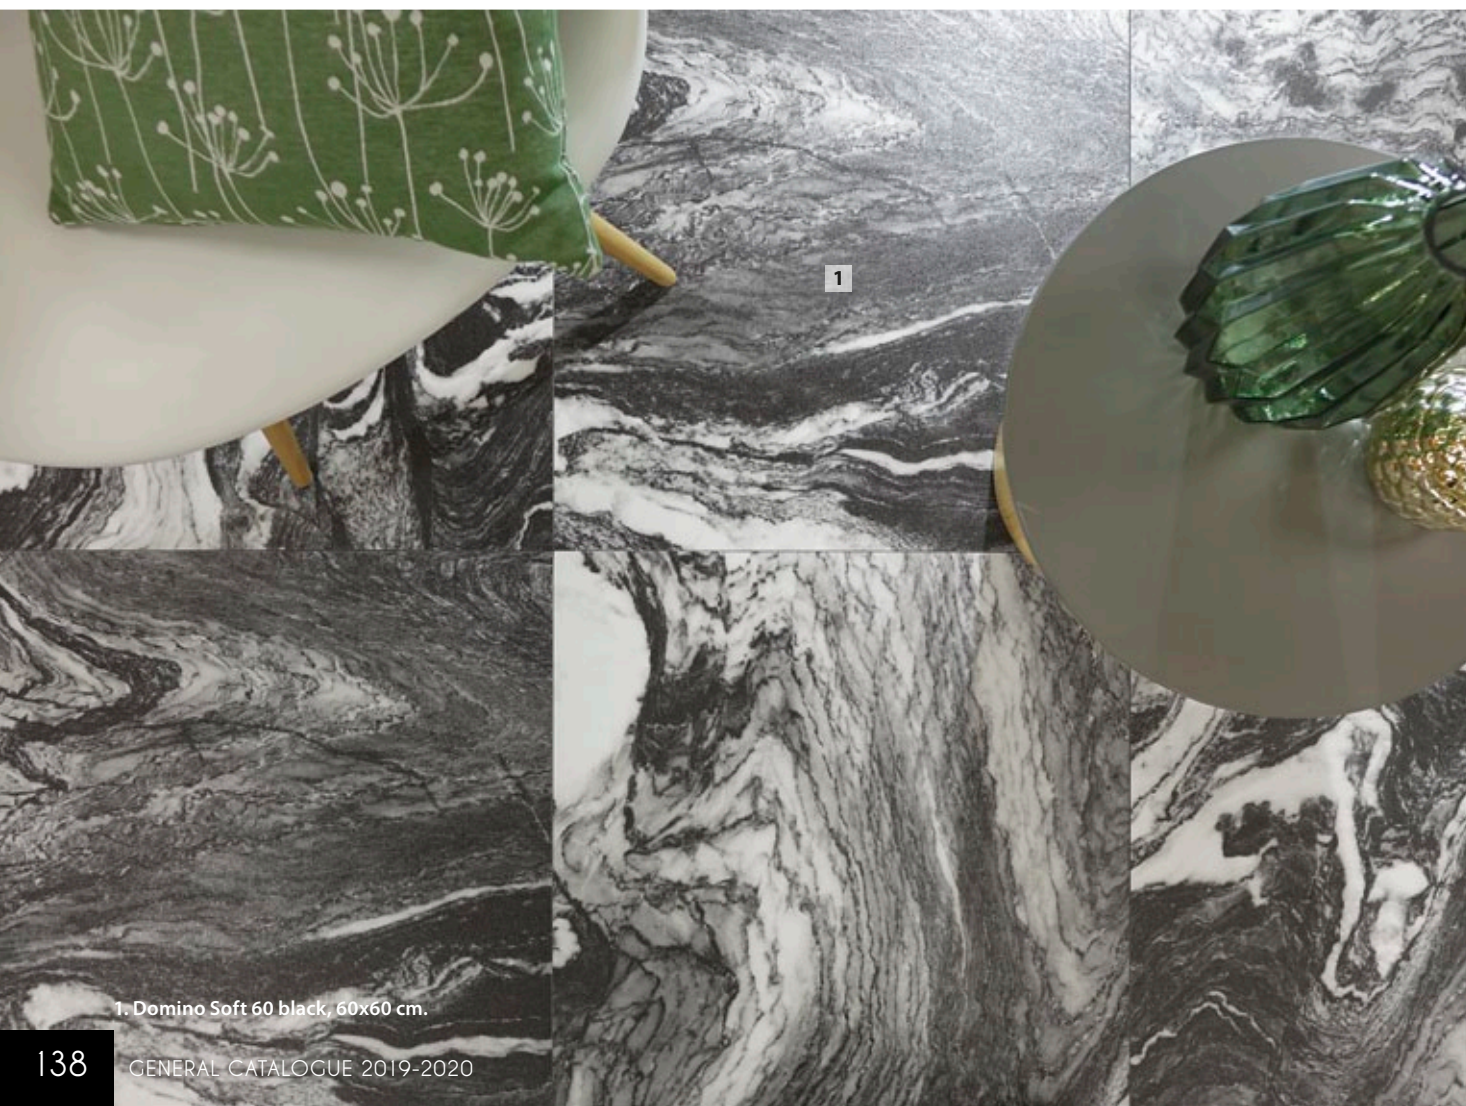

Versatilidad en gráficas · Graphic range

DOMINO 120 (60x120 cm): 8 ... DOMINO 60 (60x60 cm): 12 ... DOMINO 3060 (30x60 cm): 24

1

2

1. Delhi 20 almond, 19,4x120 cm.
2. Domino Soft 120 white, 60x120 cm.

1. Domimo Soft 120 white, 60x120 cm.
2. Mosaico Domimo Soft I black, 30x30 cm.
3. Domimo Soft 120 black, 60x120 cm.