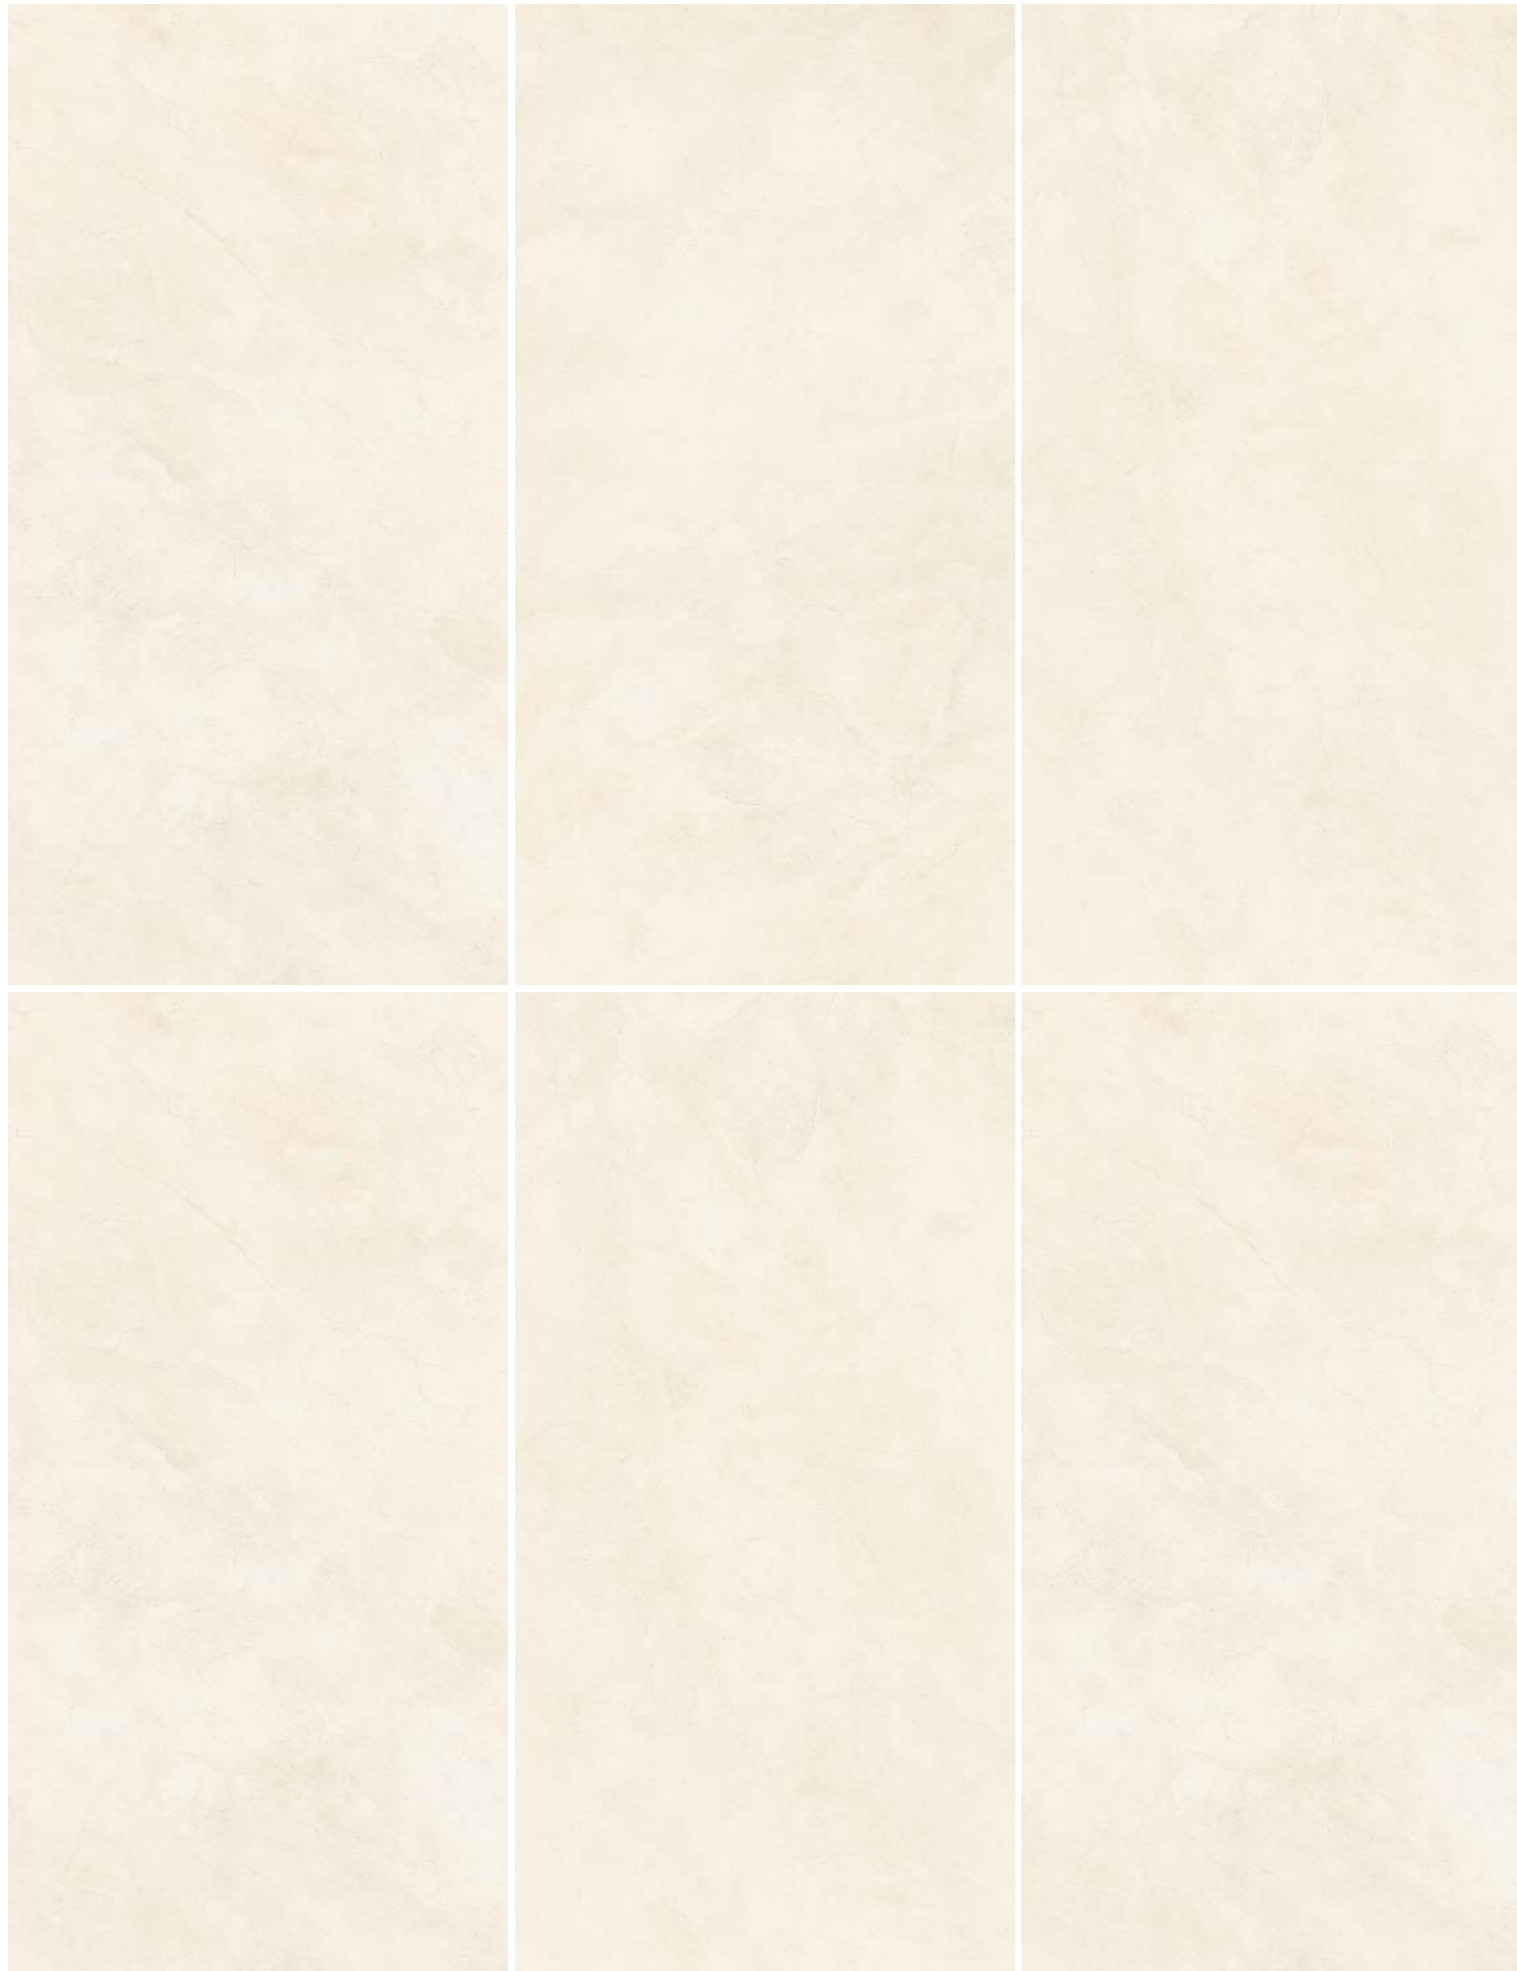

SUNSHINE

SUNSHINE is a polished glazed porcelain tile collection with a mirror-like shine, conspicuous for its prestigious soft-looking appearance. With a design evocative of ivory cream marble, it is perfect for creating modern living spaces with a chic touch of elegance. In addition to its existing 90x90cm and 60x120cm formats, it now comes in a 75.5x151cm one.

SUNSHINE — Beige

Colors / Colores

Beige

Finishes / Acabados

Polished (EP)

Decors / Decorados

Beige

Dimensions / Dimensiones

D.SUNSHINE

29,9 × 29,9 cm
11,7 × 11,7"

NEW

References / Referencias

25289 SUNSHINE-B/75,5X151/EP
18495 SUNSHINE-B/60x120/EP
25719 SUNSHINE-B/2/90X90/EP

M58
M40
M2

19550 D. SUNSHINE-B/5/EP

U49

Dimensions / Dimensiones

90 x 90 cm
35,4 x 35,4"

29,9 x 29,9 cm
11,7 x 11,7"

14 patterns

60 x 120 cm
23,6 x 47,2"

18 patterns

Shade variation: V2

References / Referencias