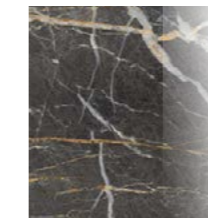

LAURENT

LAURENT is synonymous with deluxe distinction. With a dark black background splashed with white veins and oxide sparkles, it has a strong contemporary appeal. Inspired by Noir St. Laurent marble, the collection comes in a Polished finish in a 75.5x151cm or 60x120cm format. Laurent is ideal for creating settings with a deluxe classy distinction, infusing them with a unique magnetism.

LAURENT BLACK/90x90/EP - D.LAURENT BLACK MOSAIC/37x37/EP

D.LAURENT BLACK MOSAIC/37x37/EP

LAURENT BLACK/75,5X151/EP

LAURENT — Black

Colors / Colores

Black

Finishes / Acabados

Polished (EP)