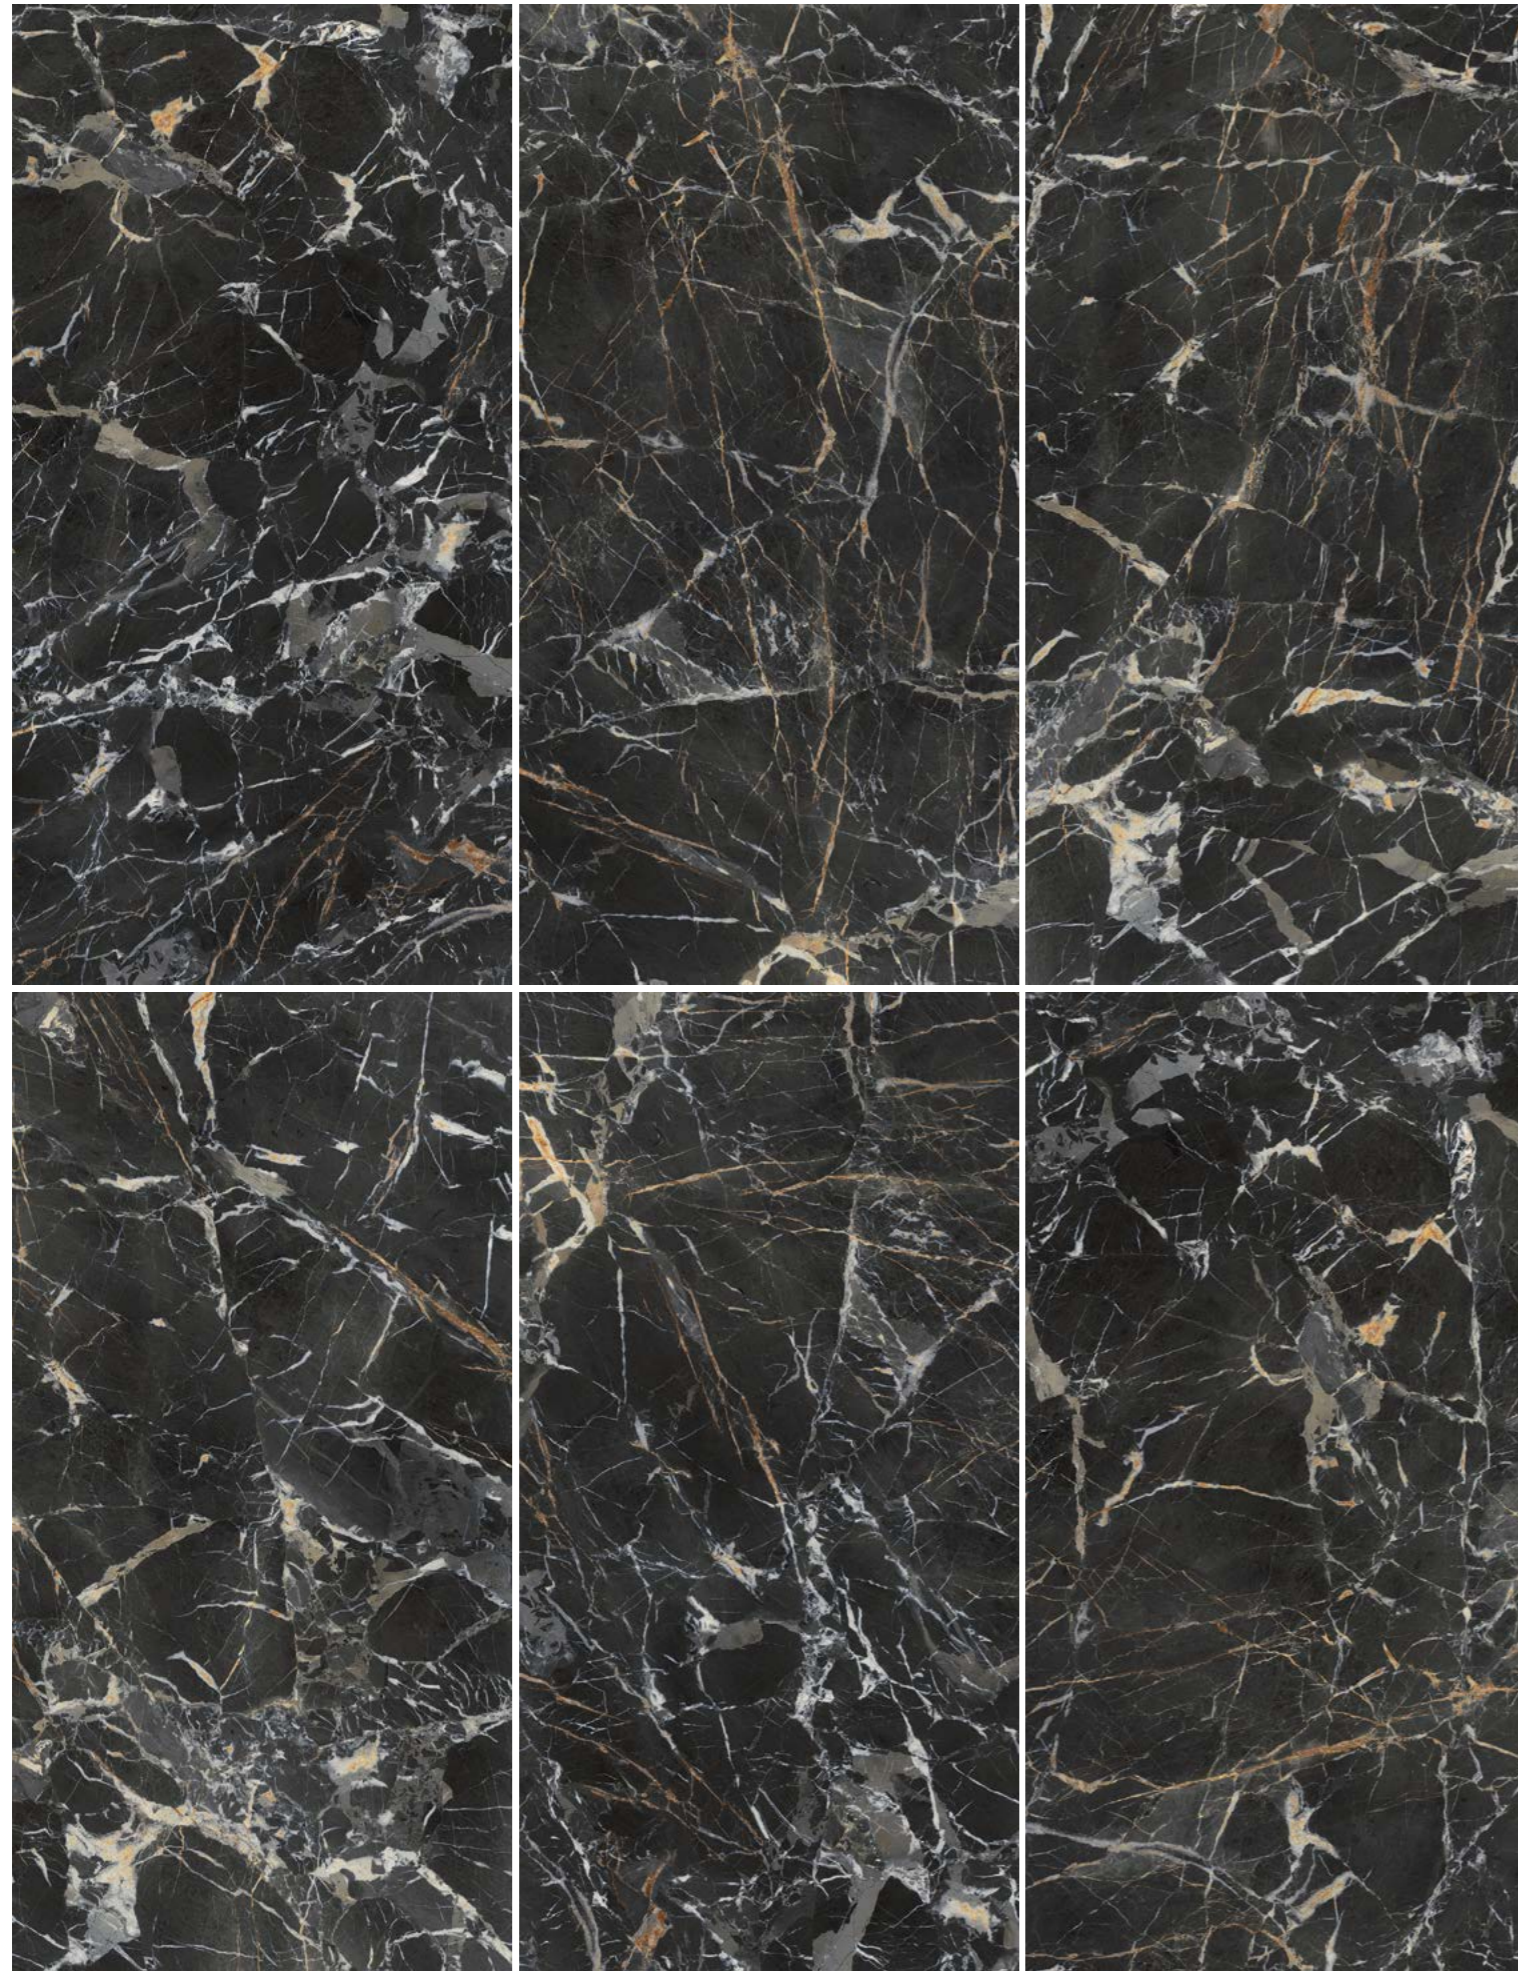

LAURENT BLACK/90x90/EP - D.LAURENT BLACK MOSAIC/37x37/EP

LAURENT BLACK/75,5X151/EP