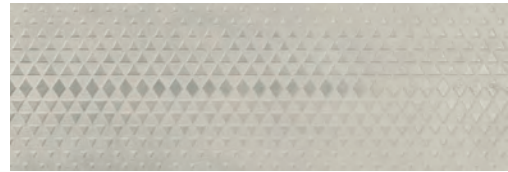

CHANNEL

MATE MATT
W V2 R

30x90 12"x36"
 DESIGNS 28

White body tile

CHANNEL LINEN 30x90 12"x36"
 MATT M 21

CHANNEL SAND 30x90 12"x36" TXT
 MATT M 21

CHANNEL GRAY 30x90 12"x36" TXT
 MATT M 21

RLV CHANNEL LINEN 30x90 12"x36"
 MATT M 21
 DESIGNS 4

RLV CHANNEL SAND 30x90 12"x36" RLV
 MATT M 21
 DESIGNS 4

RLV CHANNEL GRAY 30x90 12"x36" RLV
 MATT M 21
 DESIGNS 4

DC CHANNEL MIX 30x90 12"x36"
 MATT M 21
 DESIGNS 4

BARTON GOLD 30x90 12"x36"
 MATT P 34

BARTON SILVER 30x90 12"x36" RLV
 MATT P 34

CHANNEL PLAIN WHITE 30x90 12"x36"
 MATT M 20

PERFIL ORO MATE 90x1x1 P 17

PERFIL COBRE 90x1x1 P 18

PERFIL PLATA MATE 90x1x1 P 16

PERFIL NEGRO 90x1x1 P 18

PERFIL TITANIO 90x1x1 P 18

CHANNEL GRAY DETAIL

TXT