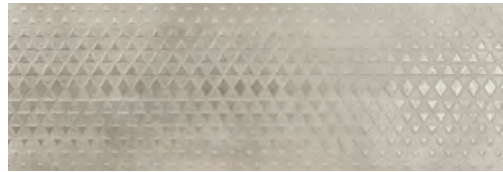

CHANNEL

MATE MATT
W V2 R

30x90 12"x36"
 DESIGNS 28

White body tile

CHANNEL LINEN 30x90 12"x36"
 MATT M 21

CHANNEL SAND 30x90 12"x36" TXT
 MATT M 21

CHANNEL GRAY 30x90 12"x36" TXT
 MATT M 21

RLV CHANNEL LINEN 30x90 12"x36"
 MATT M 21
 DESIGNS 4

RLV CHANNEL SAND 30x90 12"x36" RLV
 MATT M 21
 DESIGNS 4

RLV CHANNEL GRAY 30x90 12"x36" RLV
 MATT M 21
 DESIGNS 4

DC CHANNEL MIX 30x90 12"x36"
 MATT M 21
 DESIGNS 4

BARTON GOLD 30x90 12"x36"
 MATT P 34

BARTON SILVER 30x90 12"x36" RLV
 MATT P 34

CHANNEL PLAIN WHITE 30x90 12"x36"
 MATT M 20

PERFIL ORO MATE 90x1x1 P 17

PERFIL COBRE 90x1x1 P 18

PERFIL PLATA MATE 90x1x1 P 16

PERFIL NEGRO 90x1x1 P 18

PERFIL TITANIO 90x1x1 P 18

CHANNEL GRAY DETAIL

TXT