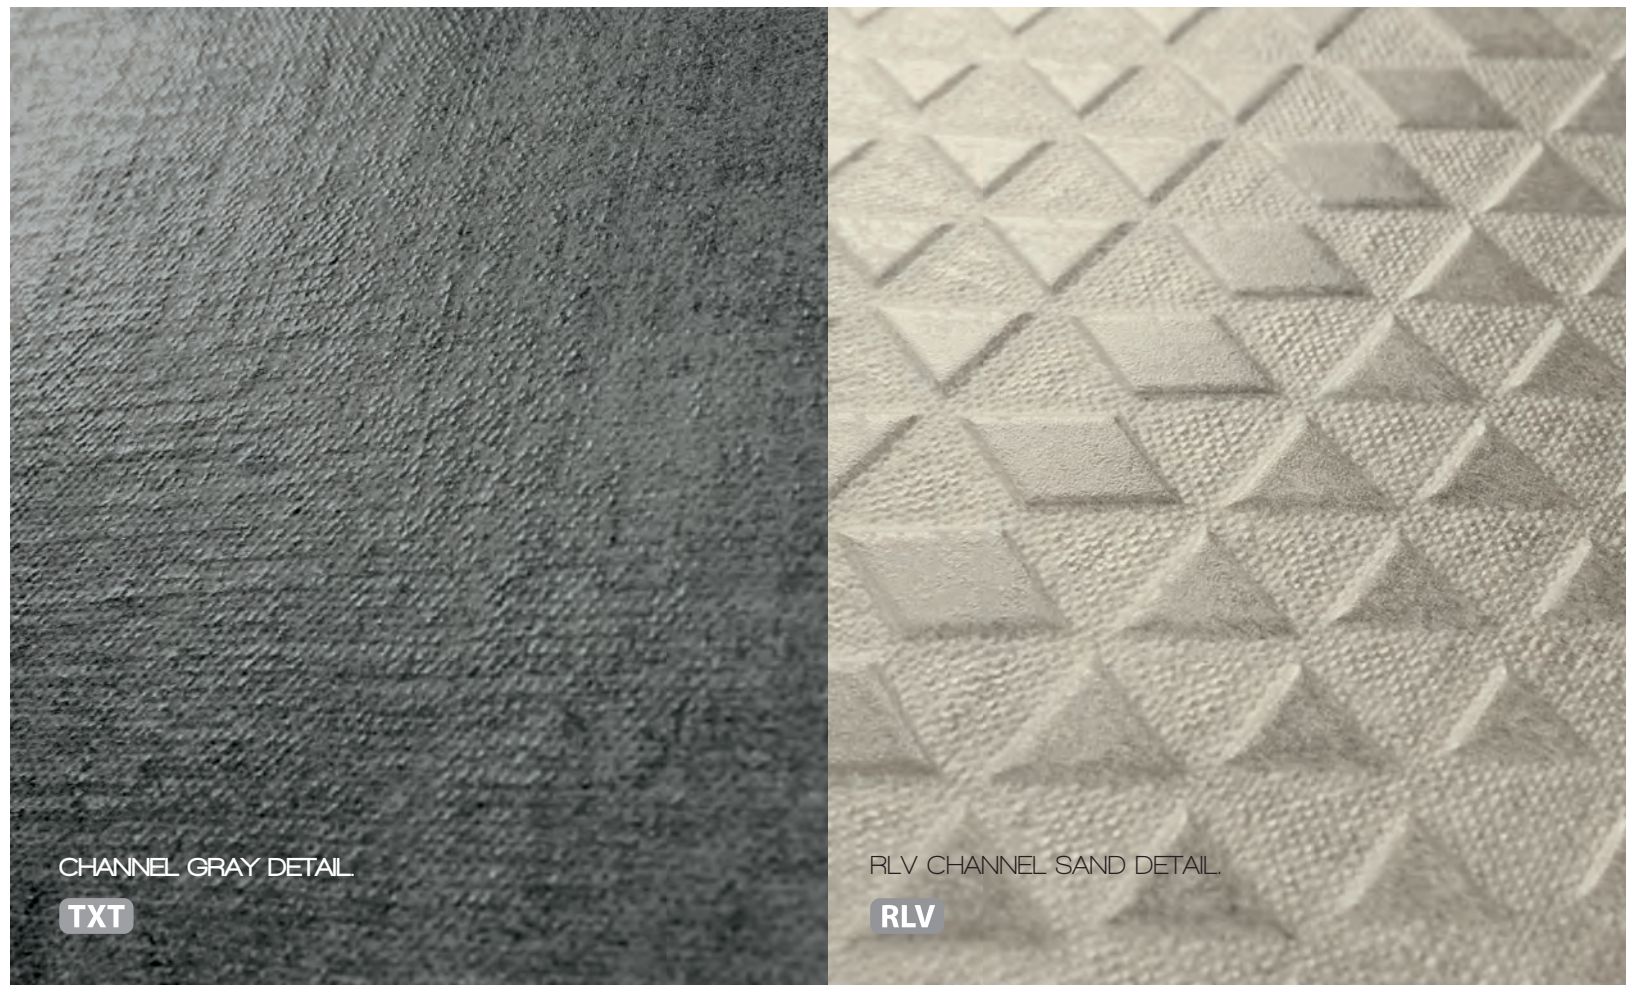

CHANNEL PLAIN WHITE 30x90 12"x36"
 MATT M 20

PERFIL ORO MATE 90x1x1 P 17

PERFIL COBRE 90x1x1 P 18

PERFIL PLATA MATE 90x1x1 P 16

PERFIL NEGRO 90x1x1 P 18

PERFIL TITANIO 90x1x1 P 18

CHANNEL GRAY DETAIL

TXT

RLV CHANNEL SAND DETAIL

RLV

2ND EDITION

30x90 CHANNEL SAND
 SHADE VARIATION SAMPLE W