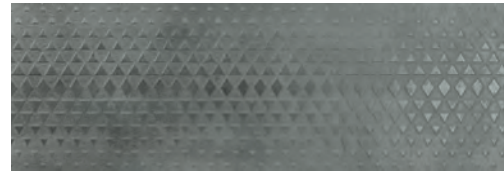

CHANNEL

MATE MATT
W V2 R

30x90 12"x36"
 DESIGNS 28

White body tile

CHANNEL LINEN 30x90 12"x36"
 MATT M 21

CHANNEL SAND 30x90 12"x36" TXT
 MATT M 21

CHANNEL GRAY 30x90 12"x36" TXT
 MATT M 21

RLV CHANNEL LINEN 30x90 12"x36"
 MATT M 21
 DESIGNS 4

RLV CHANNEL SAND 30x90 12"x36" RLV
 MATT M 21
 DESIGNS 4

RLV CHANNEL GRAY 30x90 12"x36" RLV
 MATT M 21
 DESIGNS 4

DC CHANNEL MIX 30x90 12"x36"
 MATT M 21
 DESIGNS 4

BARTON GOLD 30x90 12"x36"
 MATT P 34

BARTON SILVER 30x90 12"x36" RLV
 MATT P 34

CHANNEL PLAIN WHITE 30x90 12"x36"
 MATT M 20

PERFIL ORO MATE 90x1x1 P 17

PERFIL COBRE 90x1x1 P 18

PERFIL PLATA MATE 90x1x1 P 16

PERFIL NEGRO 90x1x1 P 18

PERFIL TITANIO 90x1x1 P 18

CHANNEL GRAY DETAIL

TXT