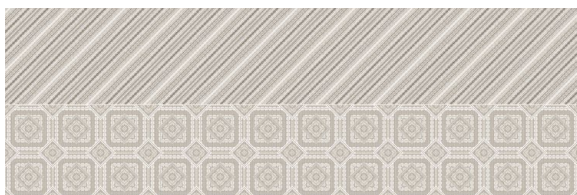

40x120
01974 | PATCHWORK WARM RET
(mix 6 graphics)