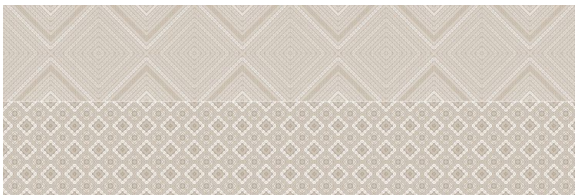

40x120
01974 | PATCHWORK WARM RET
(mix 6 graphics)