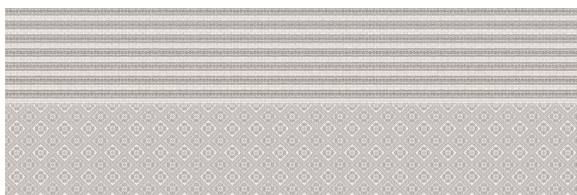

40x120
01973 | PATCHWORK COLD RET
(mix 6 graphics)