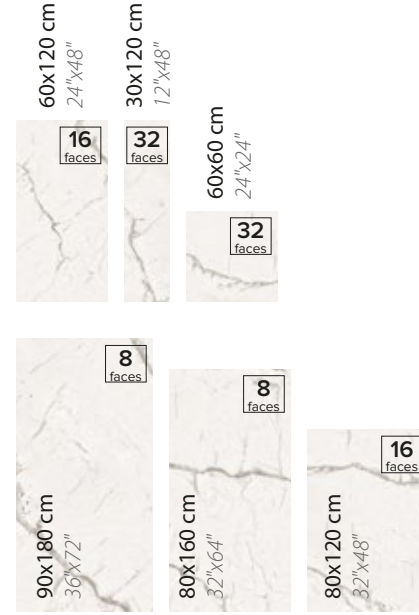

ARMONIA
SERIES

TEKNİK ÖZELLİKLER / TECHNICAL SPECIFICATIONS

Available finishes
in this product
FULL LAPPATO
FINISH / YÜZEY

EBATLAR / SIZES

RENKLER / COLORS

ARMONIA SILVER

ARMONIA GOLD

DECO|VITA