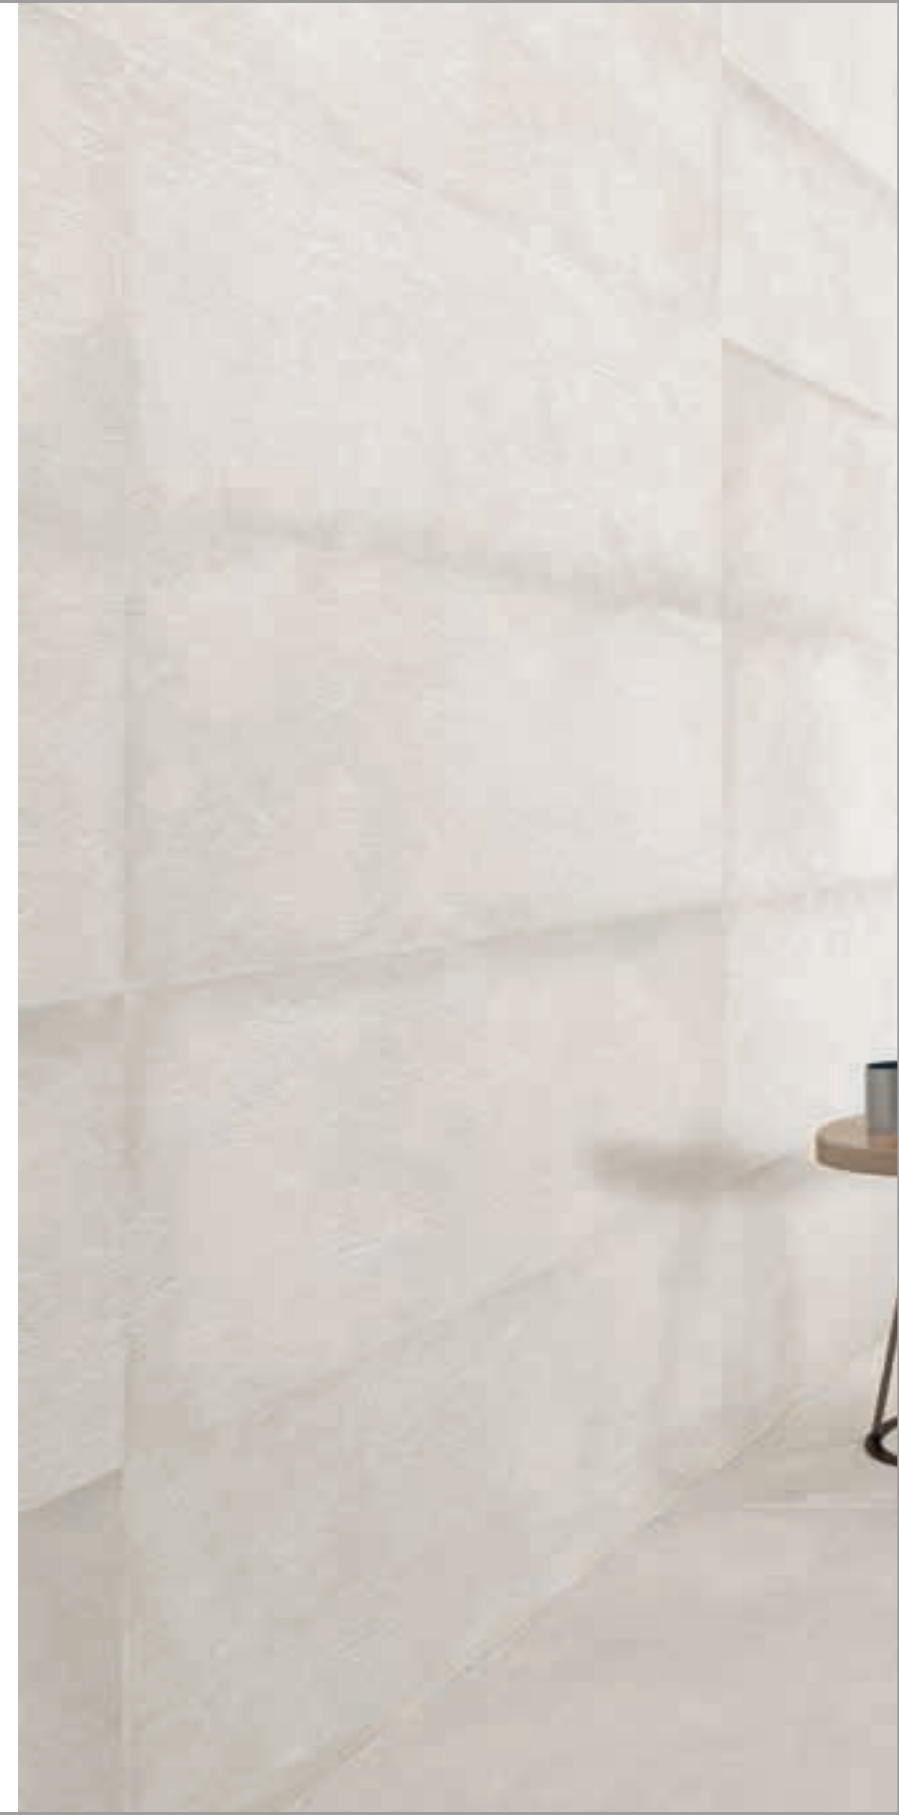

CROMAT THE ONE

WHITE

PASTA BLANCA | WHITE BODY

40x120cm Rect. · 25x75cm

16x47" Rect. · 10x30"