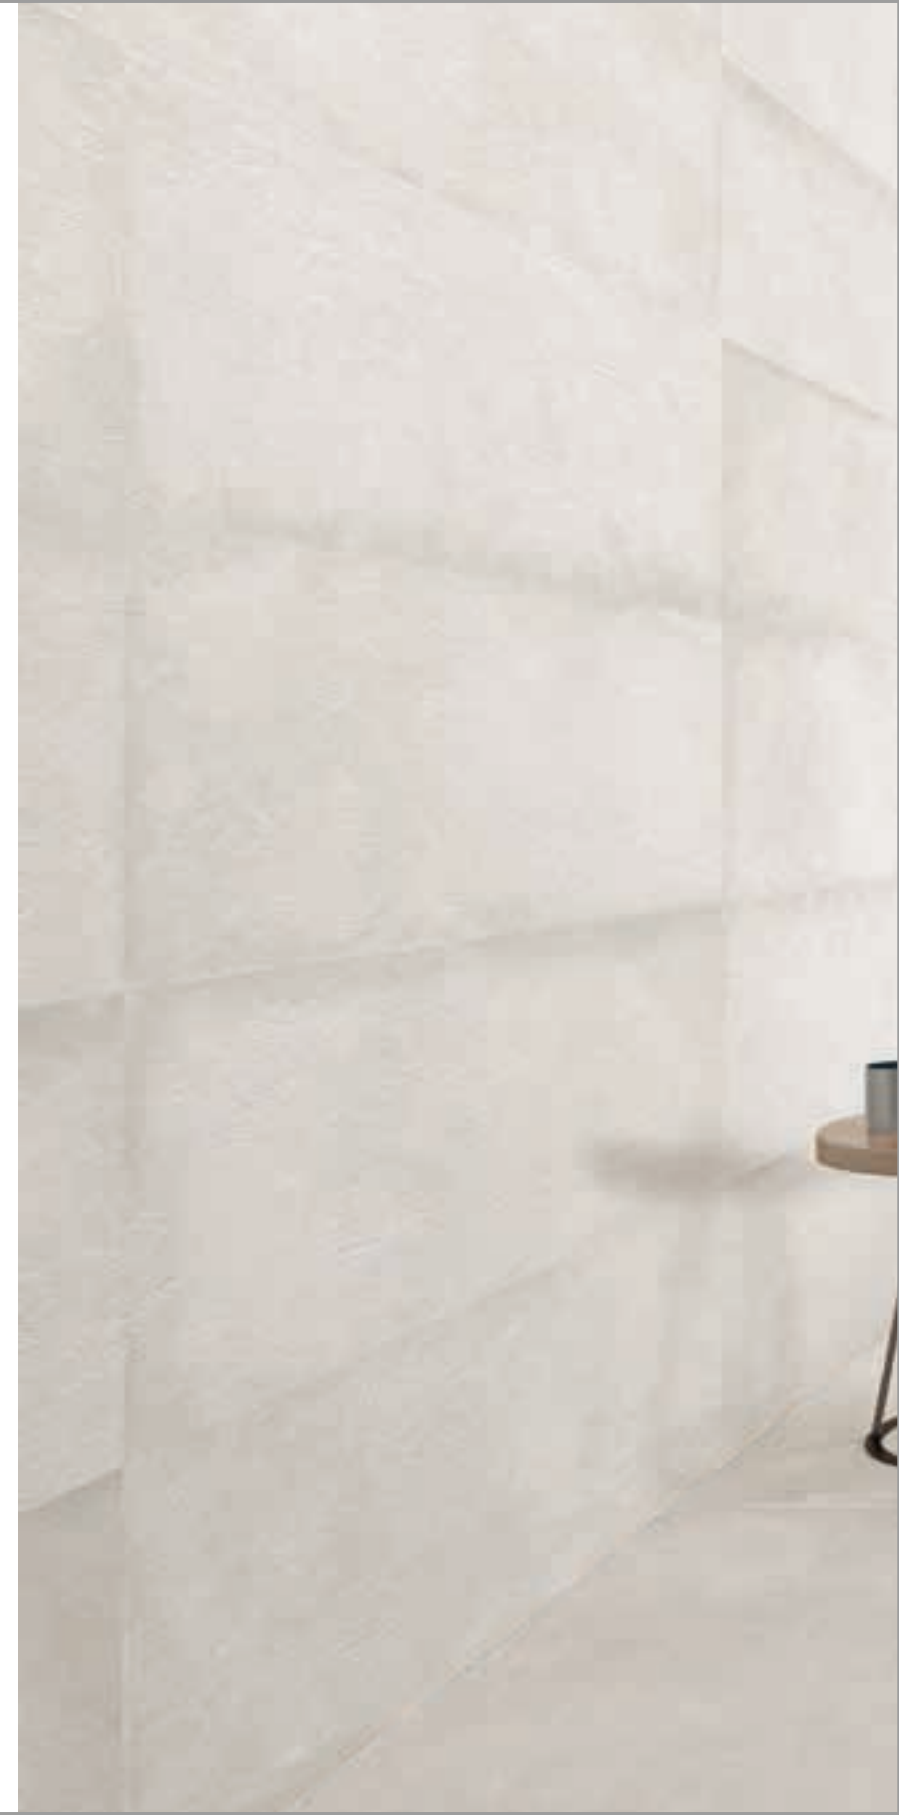

# CROMAT THE ONE

WHITE

PASTA BLANCA | WHITE BODY

40x120cm Rect. · 25x75cm

16x47" Rect. · 10x30"

Wall Tile: Cromat One White 40x120 Rect. · Decor Positive White 40x120 Rect. · Floor Tile: One White 75x75 Rect.