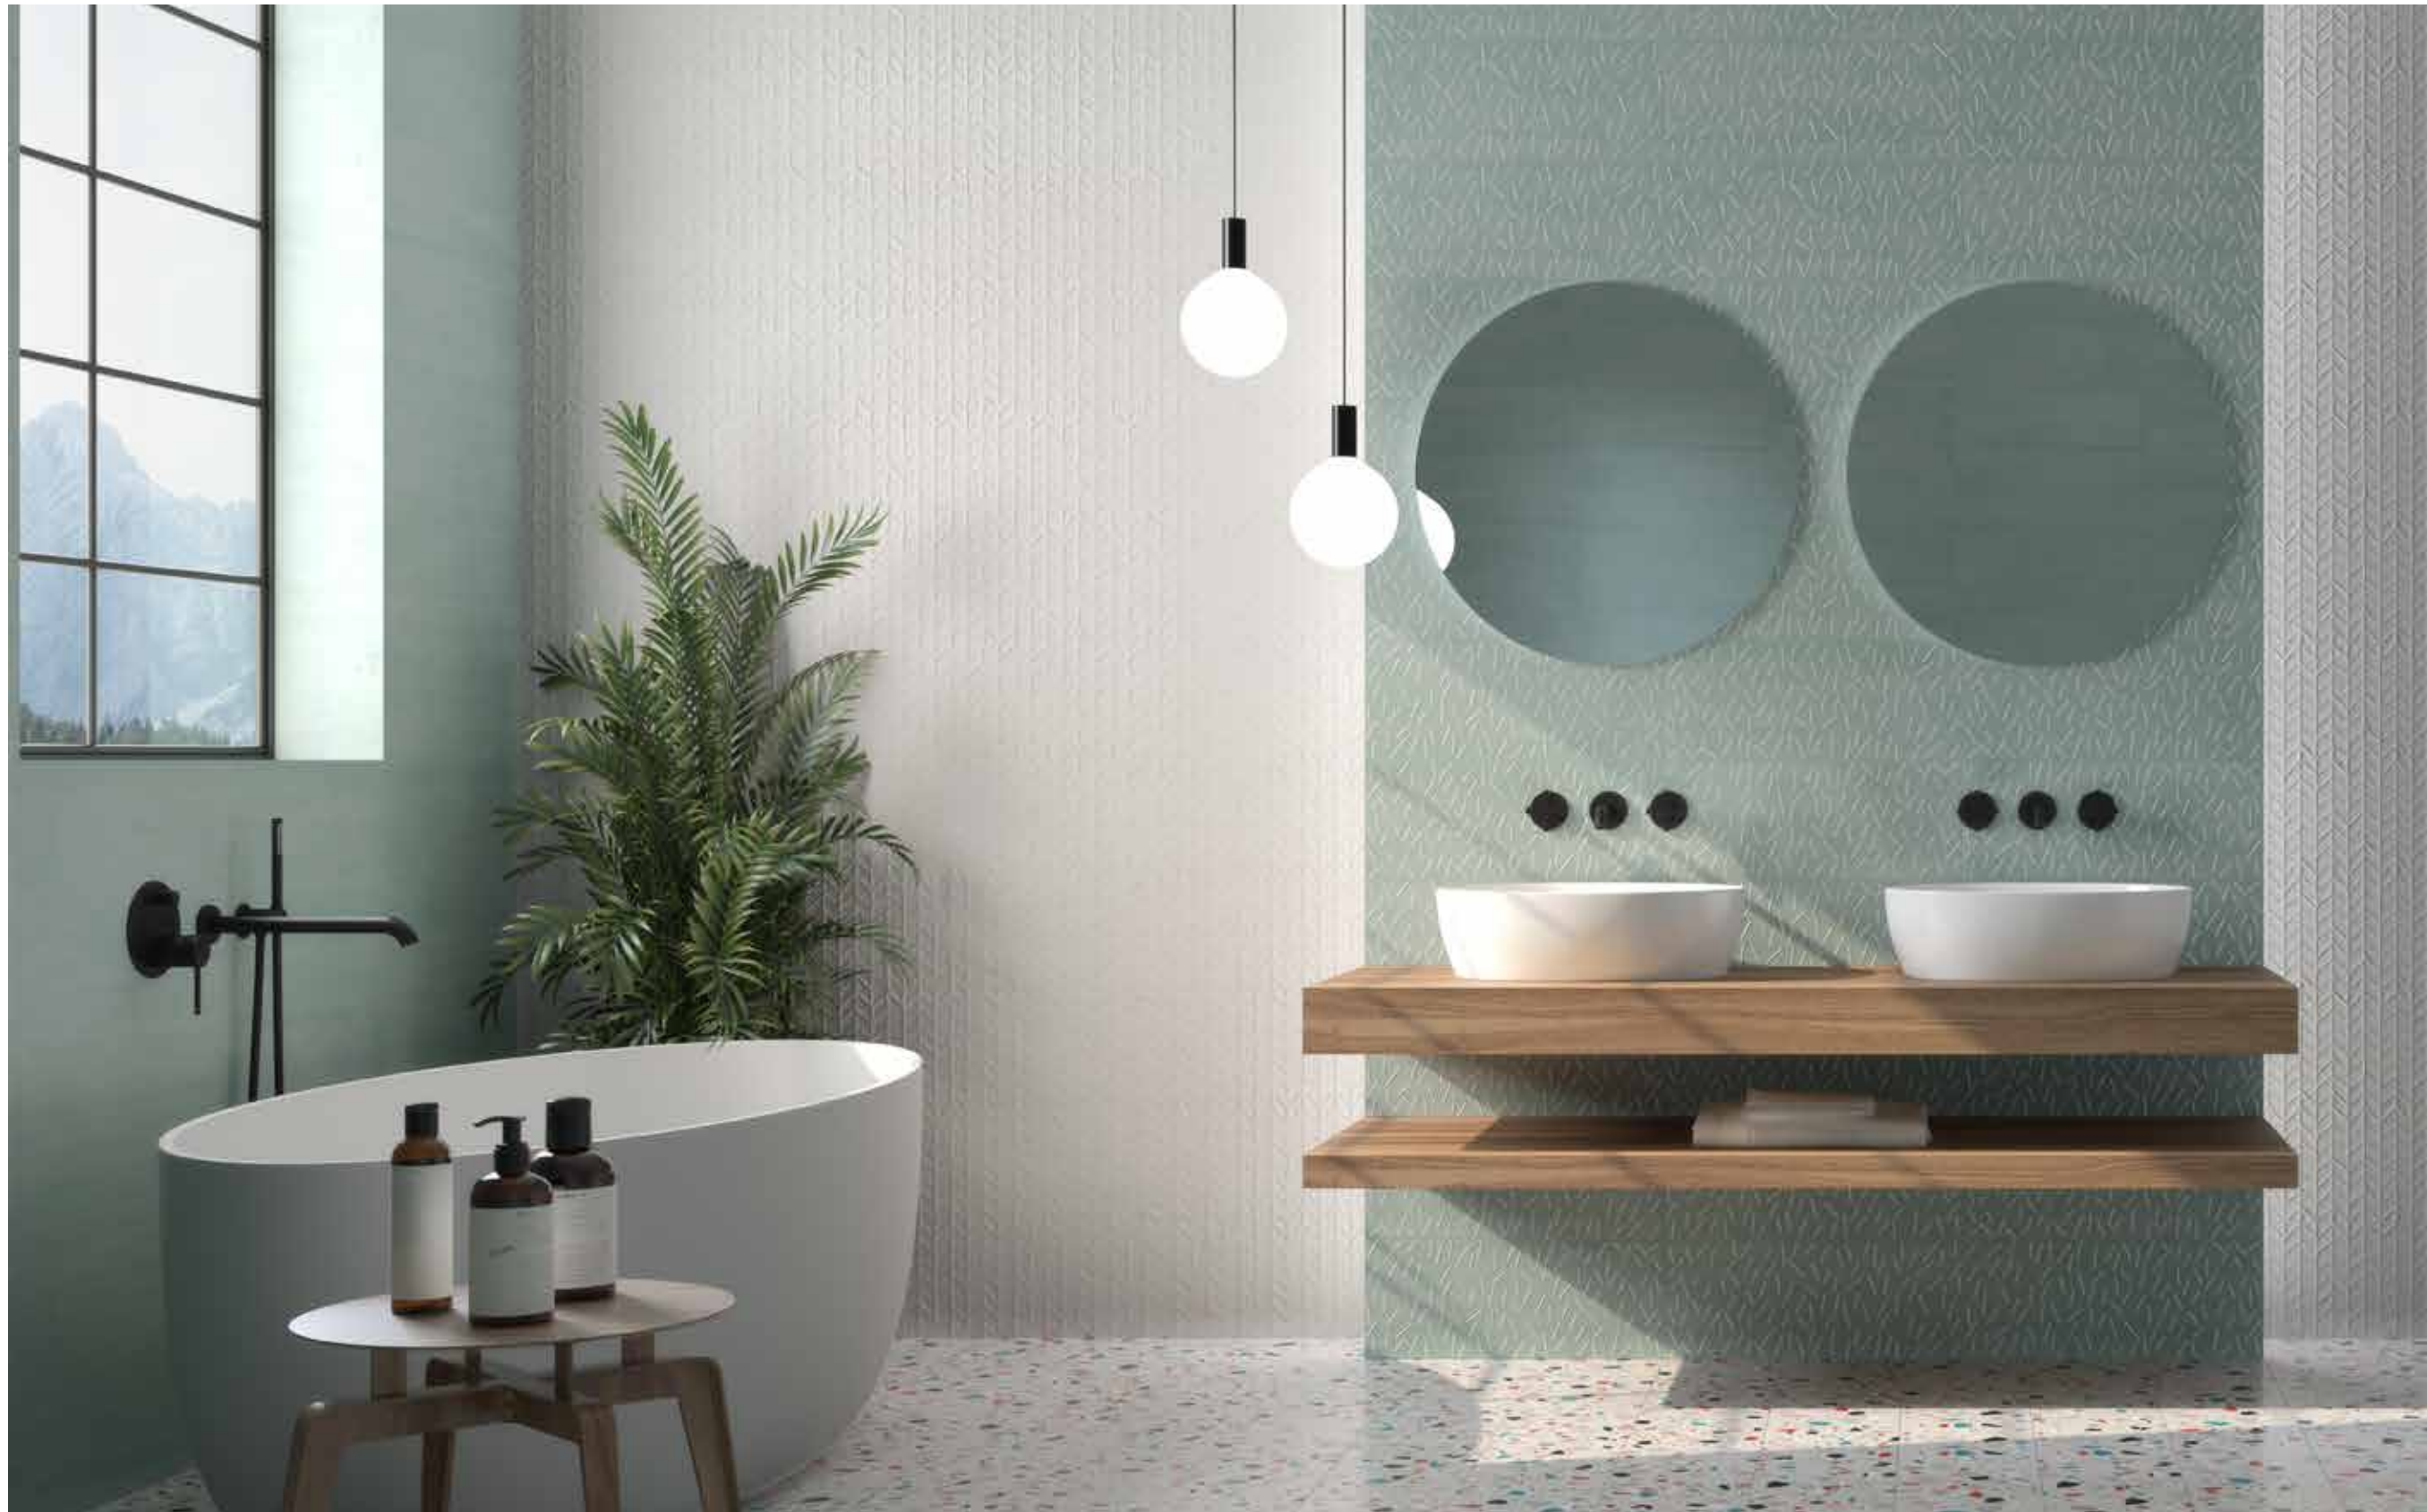

Arts

20X50 8"X20"

APE

Arts / The perfect mix

ARTS TURQUOISE 20X50, TIP PEARL 20X50, DECOR AKA PEARL 20X50, TRENDY MIX 20X20.