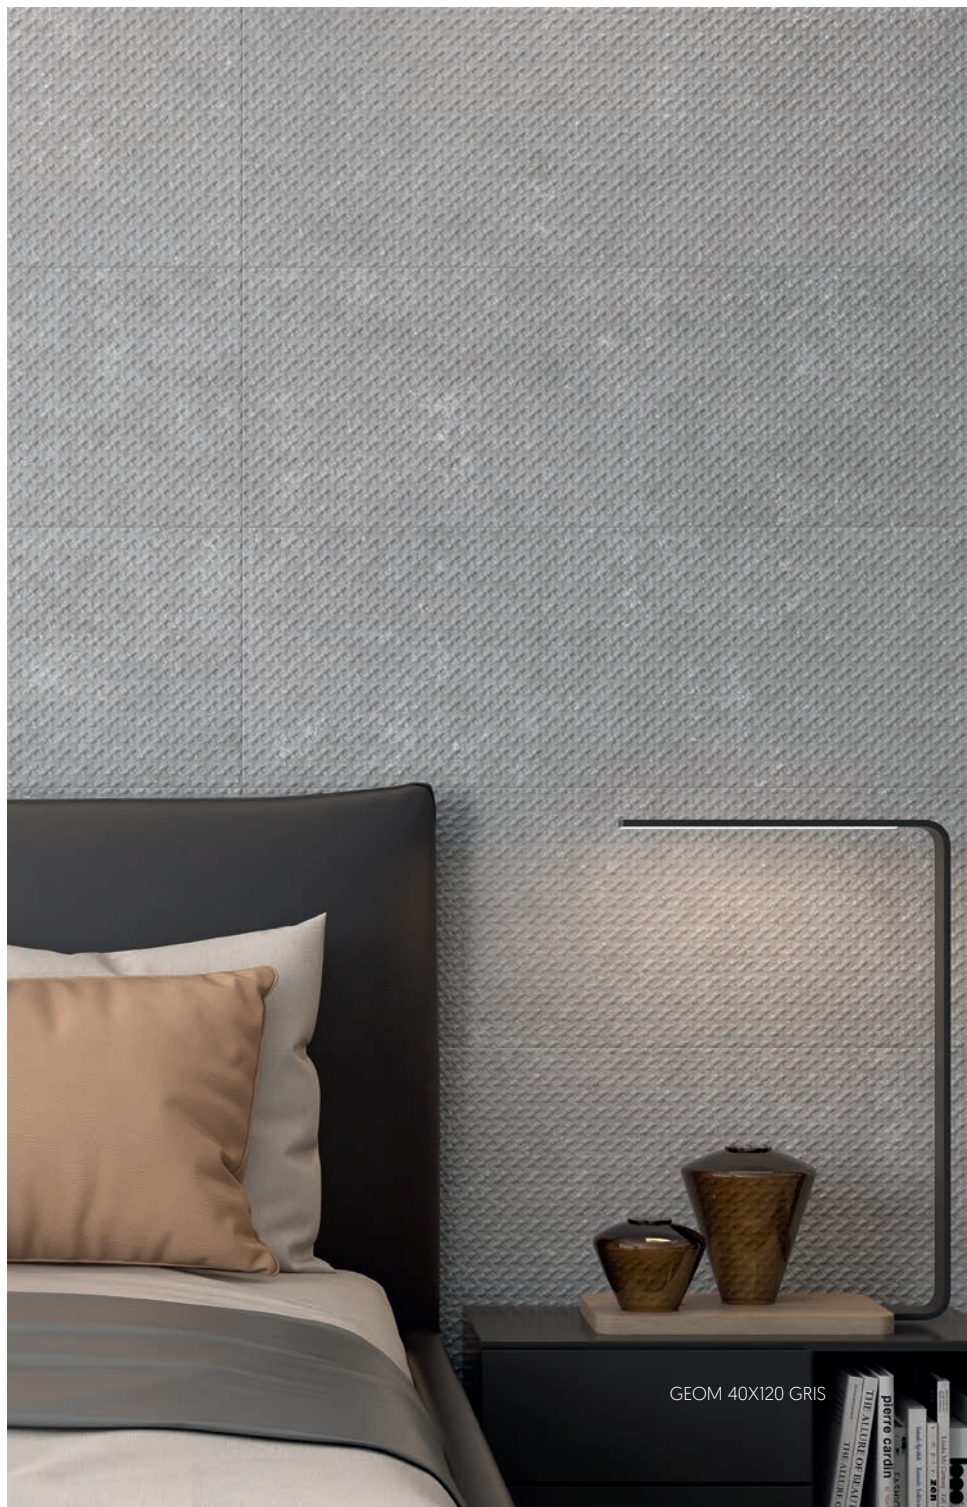

B-STONE
COLLECTION

B-STONE
COLLECTION

B-STONE 60X60 GRIS + GEOM 40X120 GRIS + OUTLINE 40X120 GRIS + FACES 40X120 CENIZA + EUKALYPT 20X120 CACAO

B-STONE
COLLECTION

B-STONE COLLECTION

A stone indifferent to temporary fashions.
B-Stone is inspired by bluestone, a millenary rock noted for its dark grey shades.