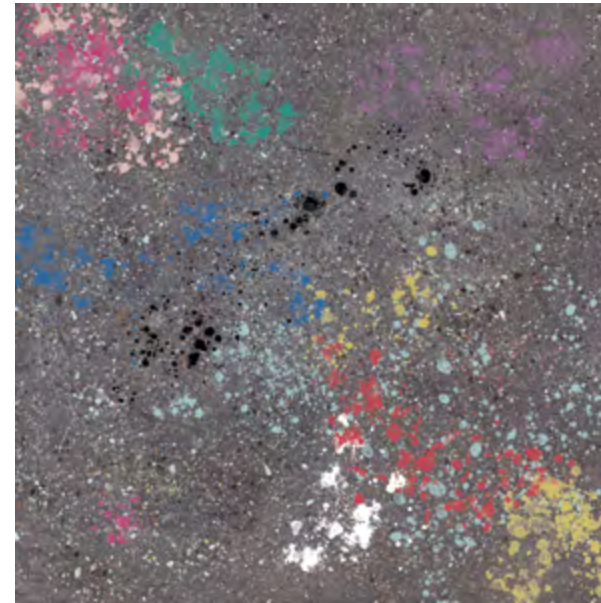

WIND MOSS Decor.