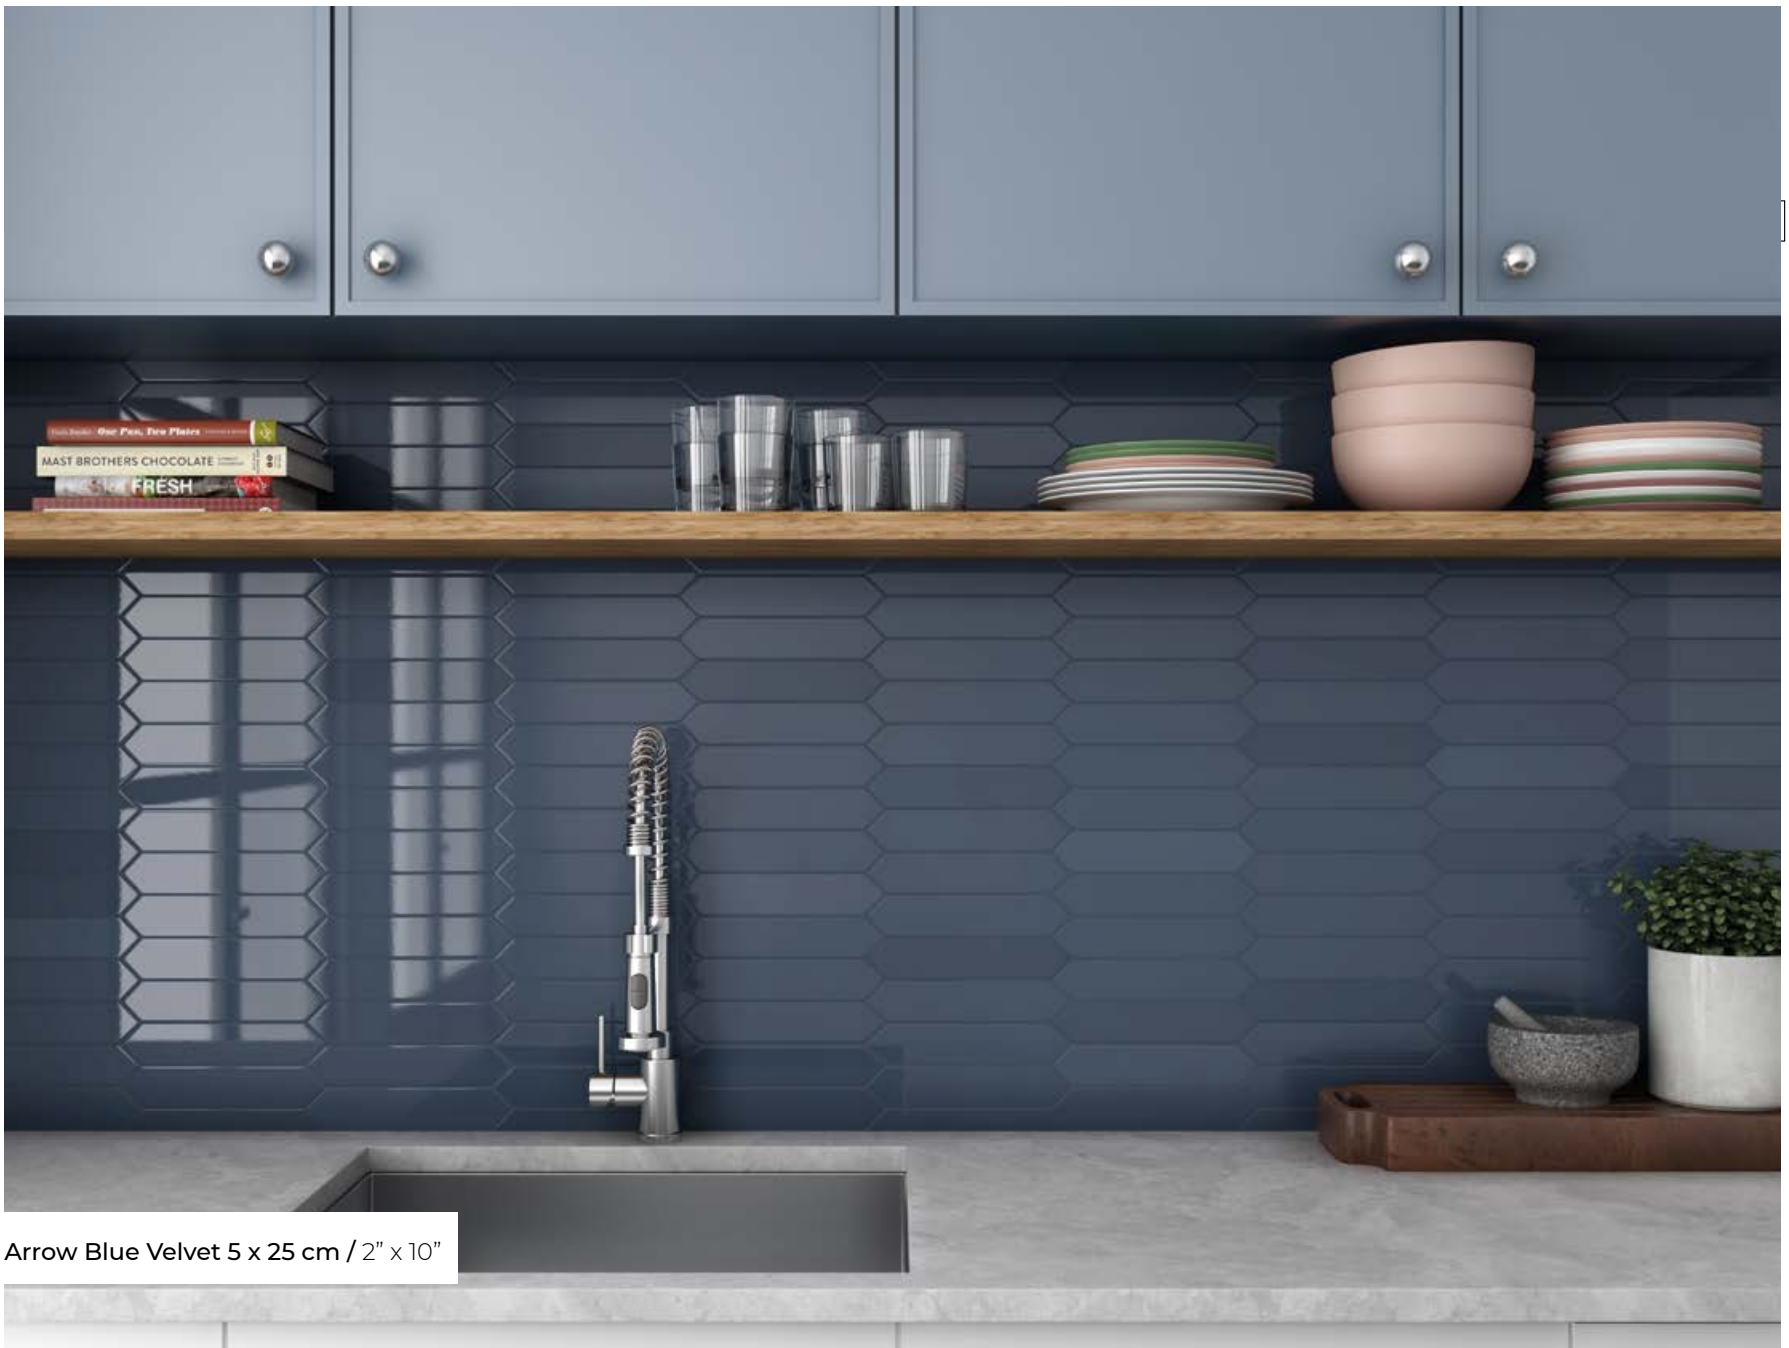

inspiration
gallery

Arrow Blue Velvet 5 x 25 cm / 2" x 10"