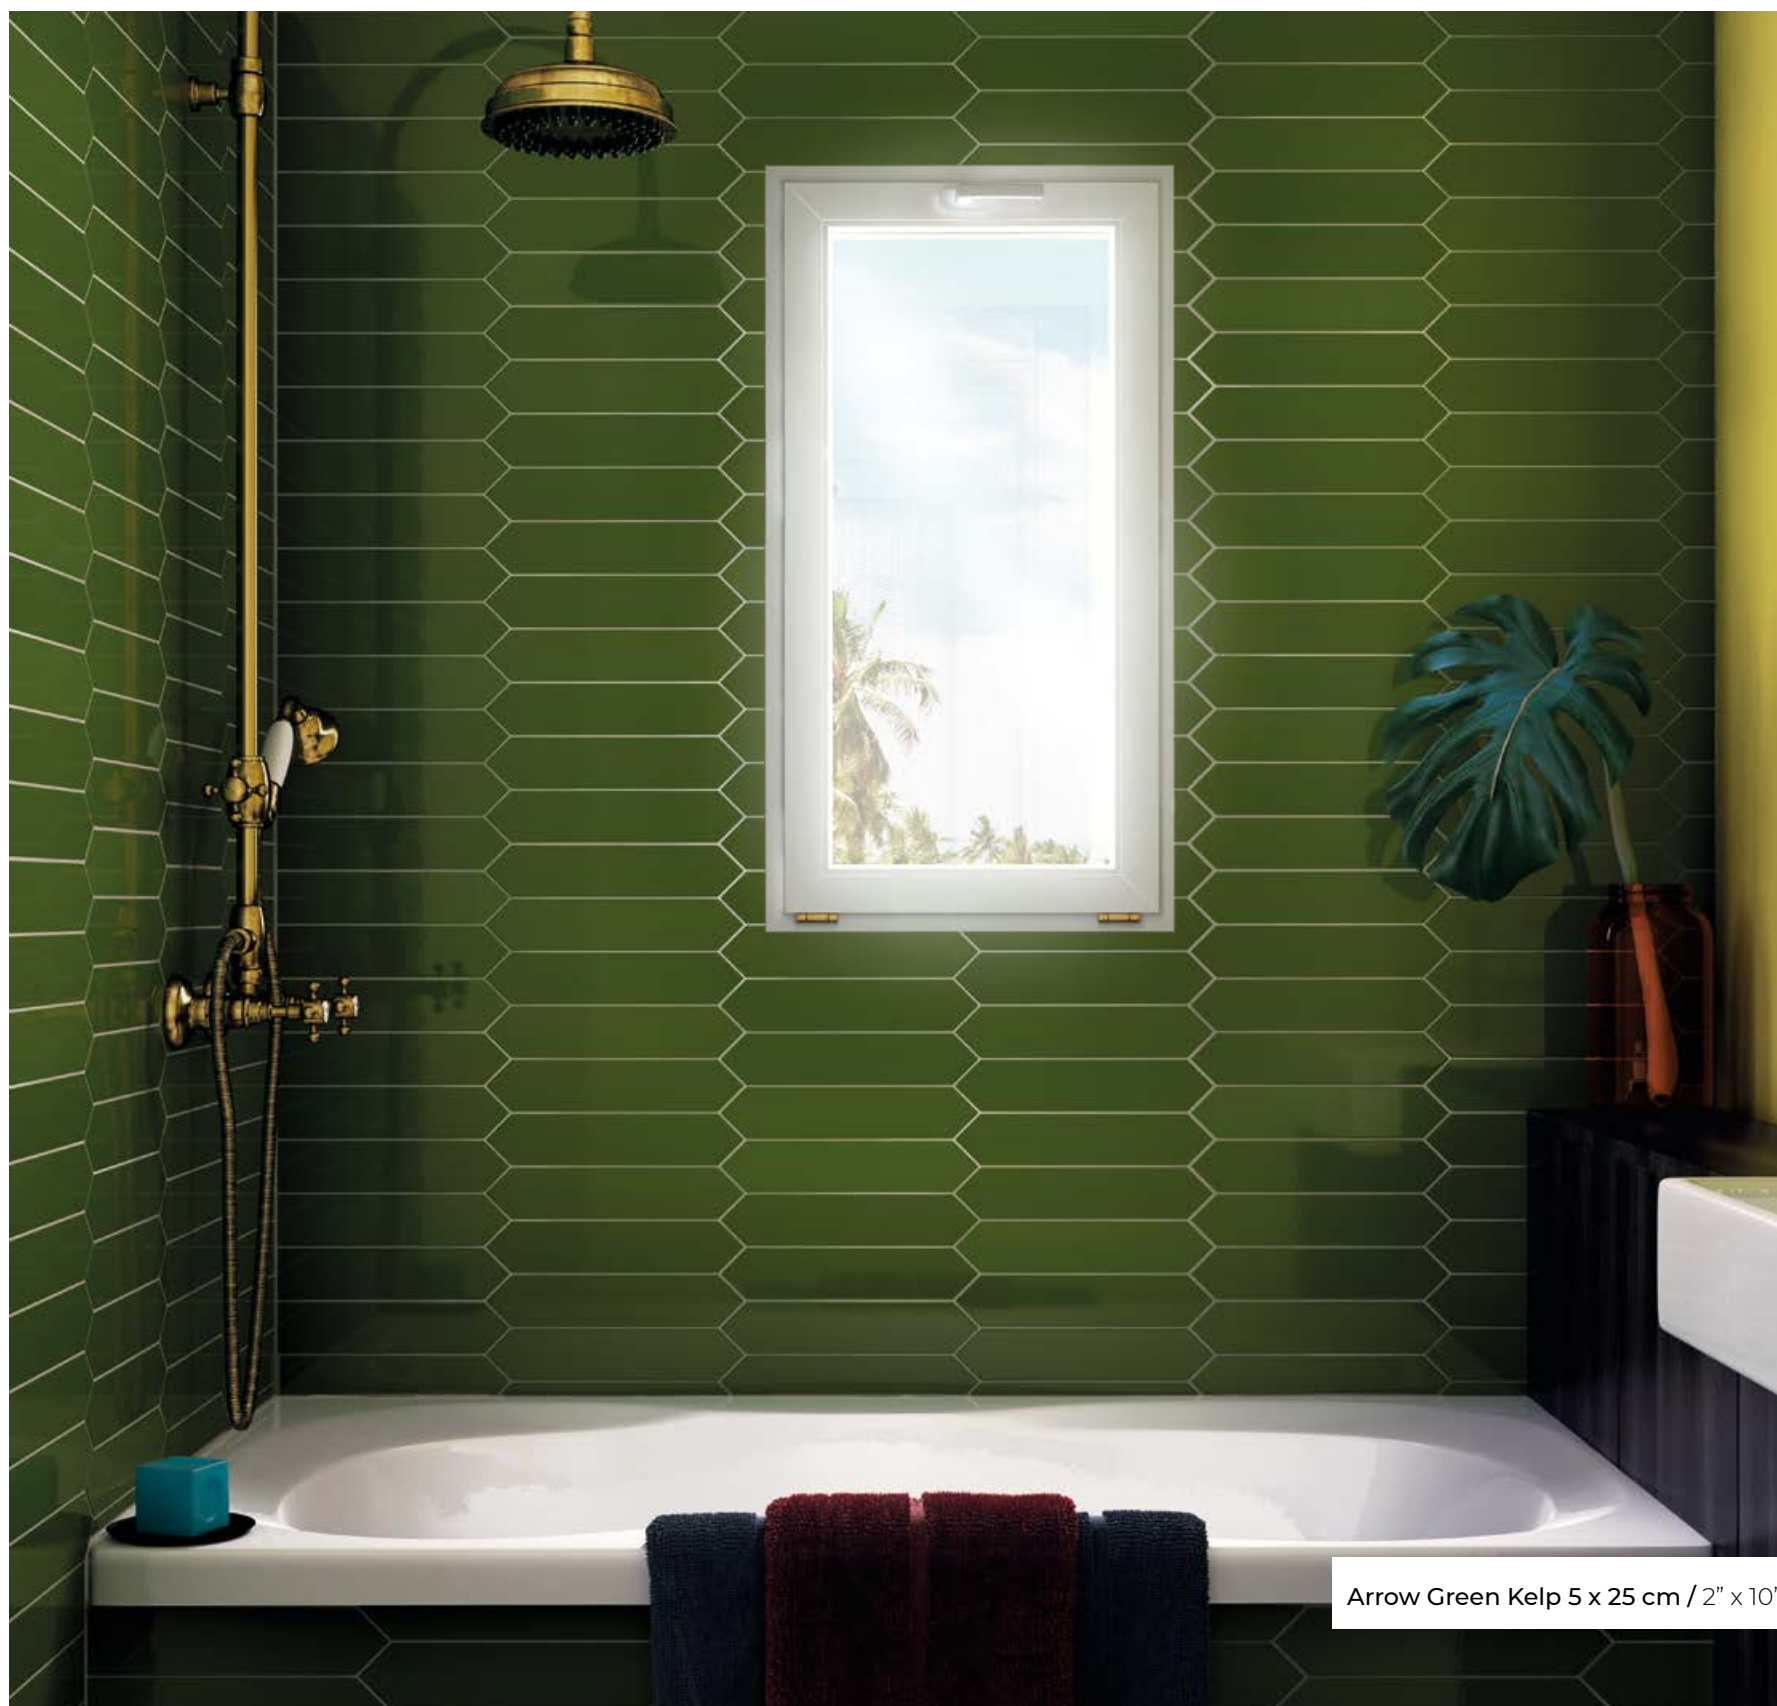

inspiration  
**gallery**

Arrow Blue Velvet 5 x 25 cm / 2" x 10"

Arrow Black 5 x 25 cm / 2" x 10"

Arrow Blue Canard 5 x 25 cm / 2" x 10"

Arrow Adriatic Blue 5 x 25 cm / 2" x 10" Stromboli White 9,2 x 36,8 cm / 3⅓" x 14½"

Arrow Apple 5 x 25 cm / 2" x 10"

Arrow Blush Pink 5 x 25 cm / 2" x 10" Stromboli Rose Freeze 9,2 x 36,8 cm / 3½" x 14½"

Arrow Quicksilver 5 x 25 cm / 2" x 10"

Arrow Green Halite 5 x 25 cm / 2" x 10"

Arrow Gardenian Cream 5 x 25 cm / 2" x 10"

Arrow Coffee 5 x 25 cm / 2" x 10"

Arrow Green Kelp 5 x 25 cm / 2" x 10"