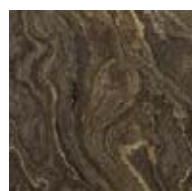

117425 | BROWN WAVE polished
60x120 cm - 24"x47"
■ 169

117462 | BROWN WAVE polished
60x60 cm - 24"x24"
■ 147