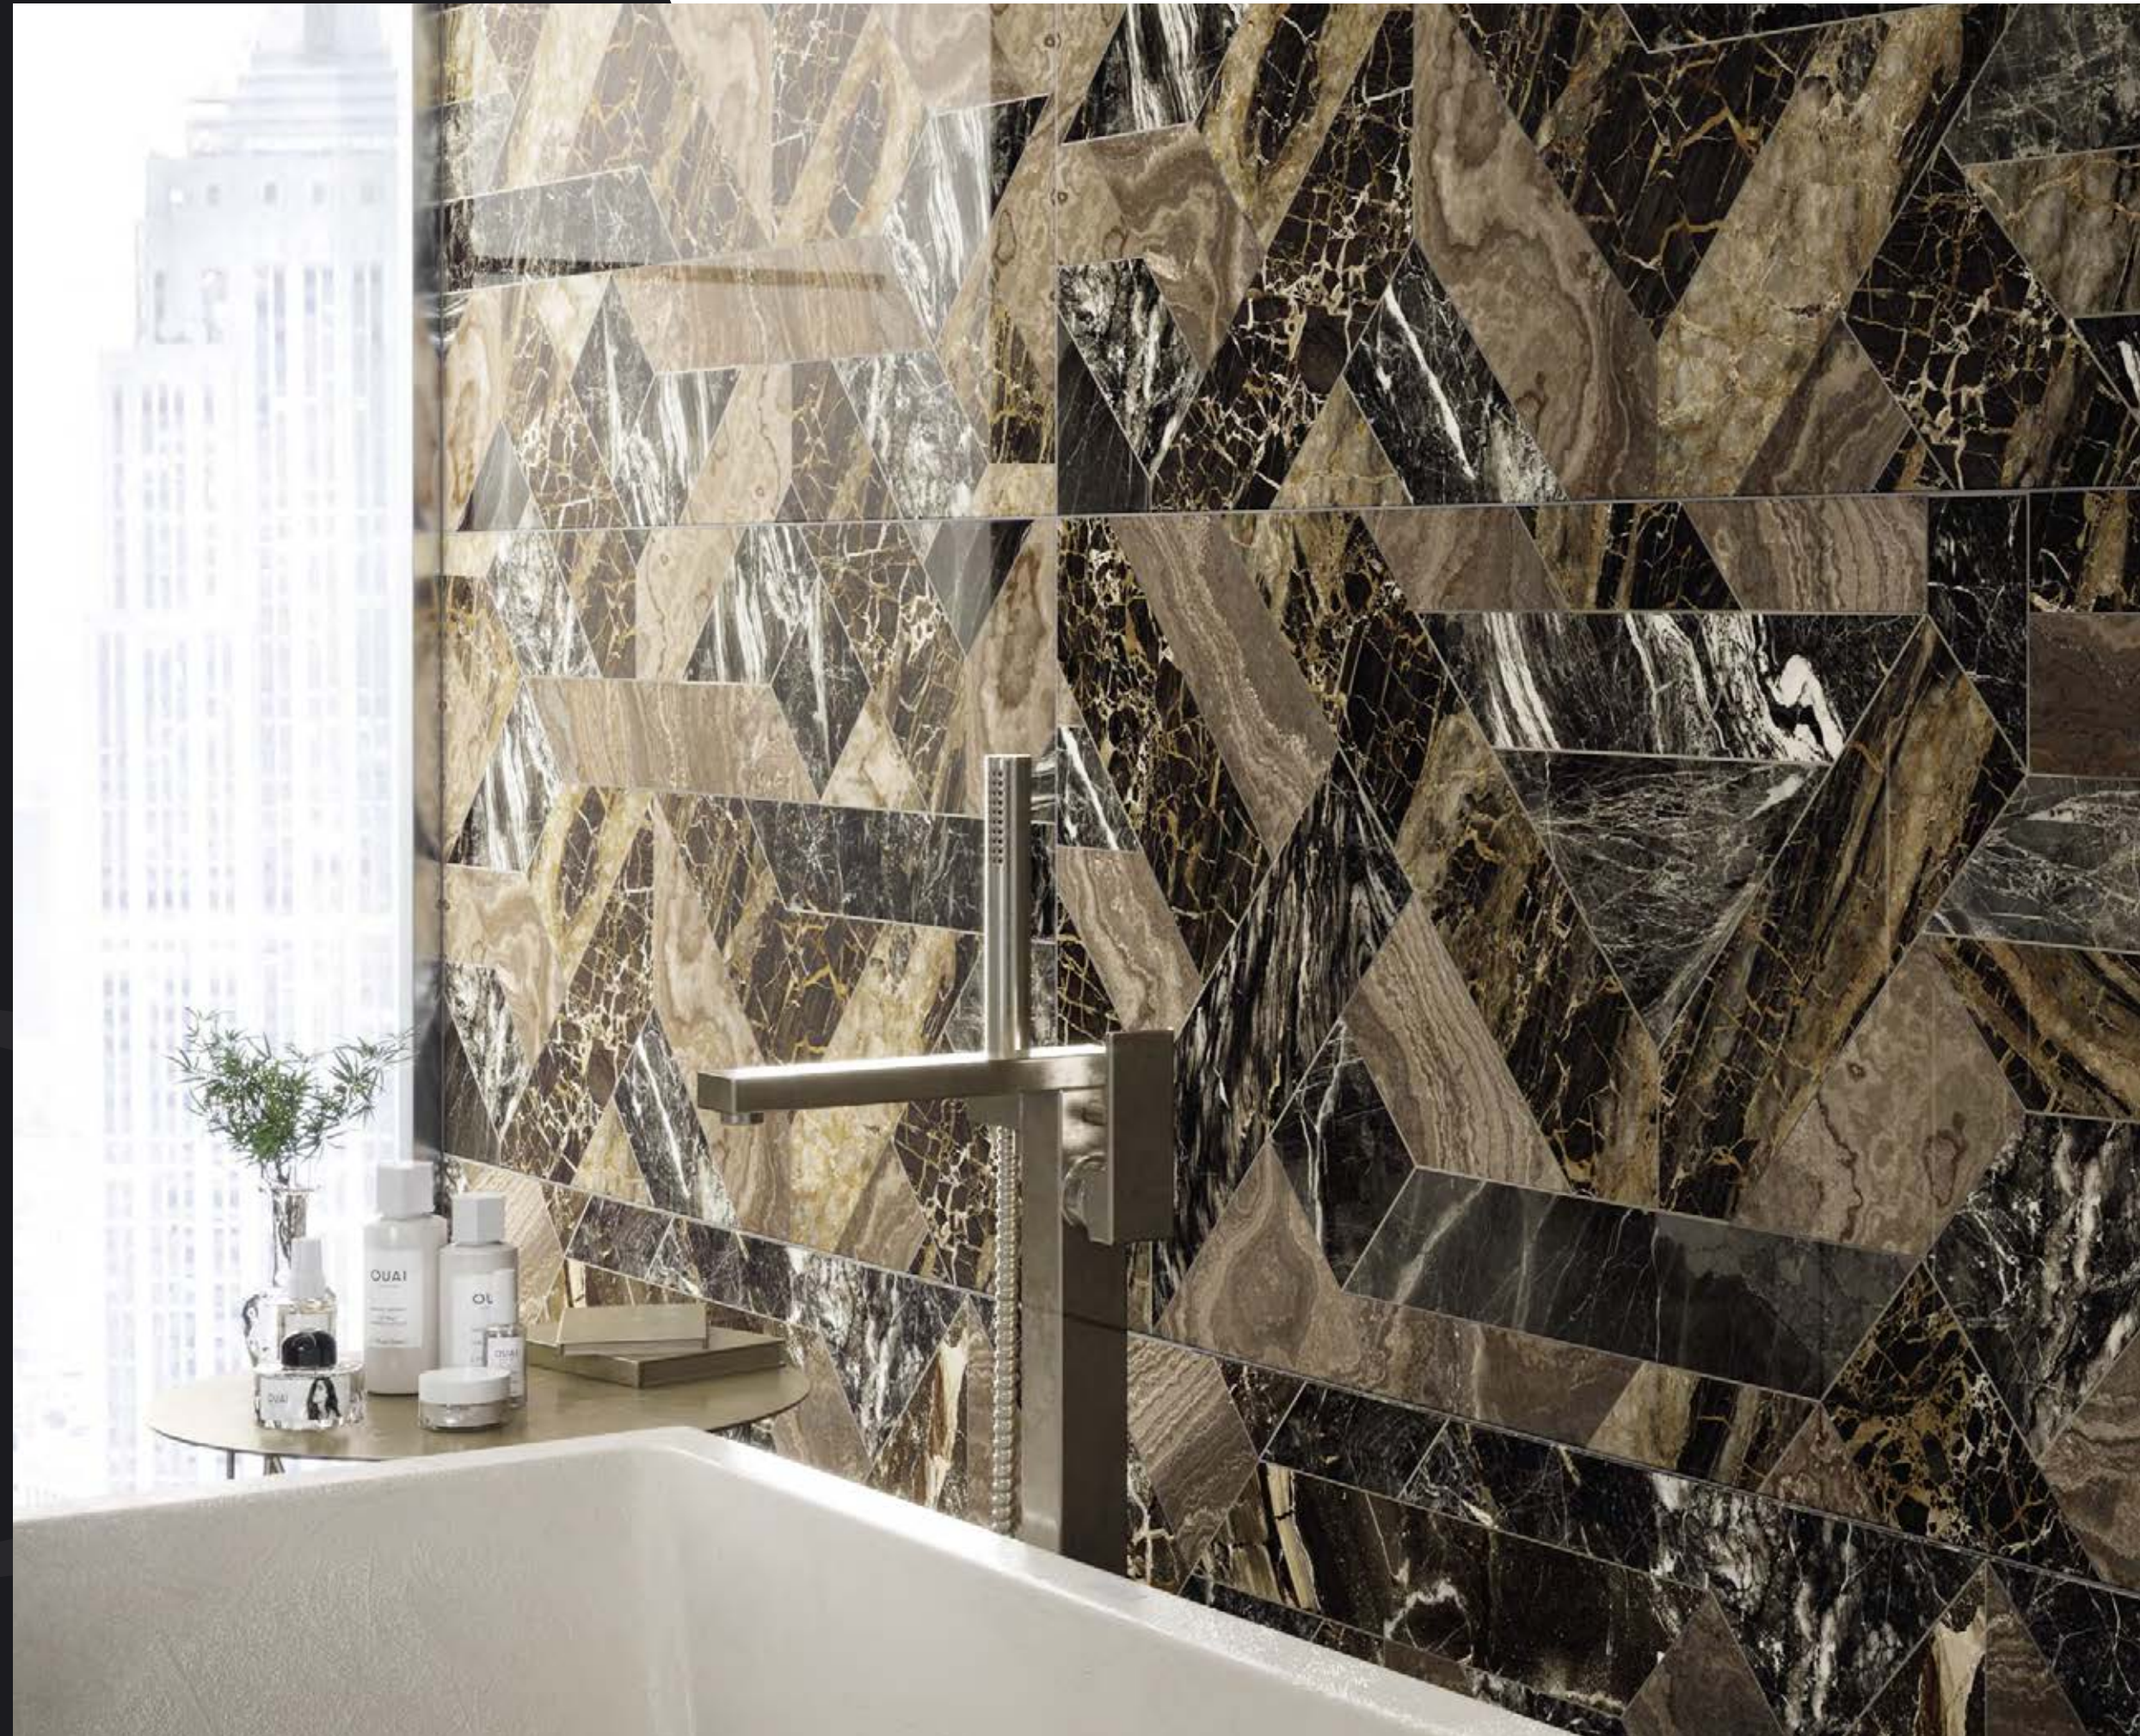

**RHAPSODY,
THE POWER OF
CONTRASTS**

RHAPSODY, LA FORZA
DEI CONTRASTI