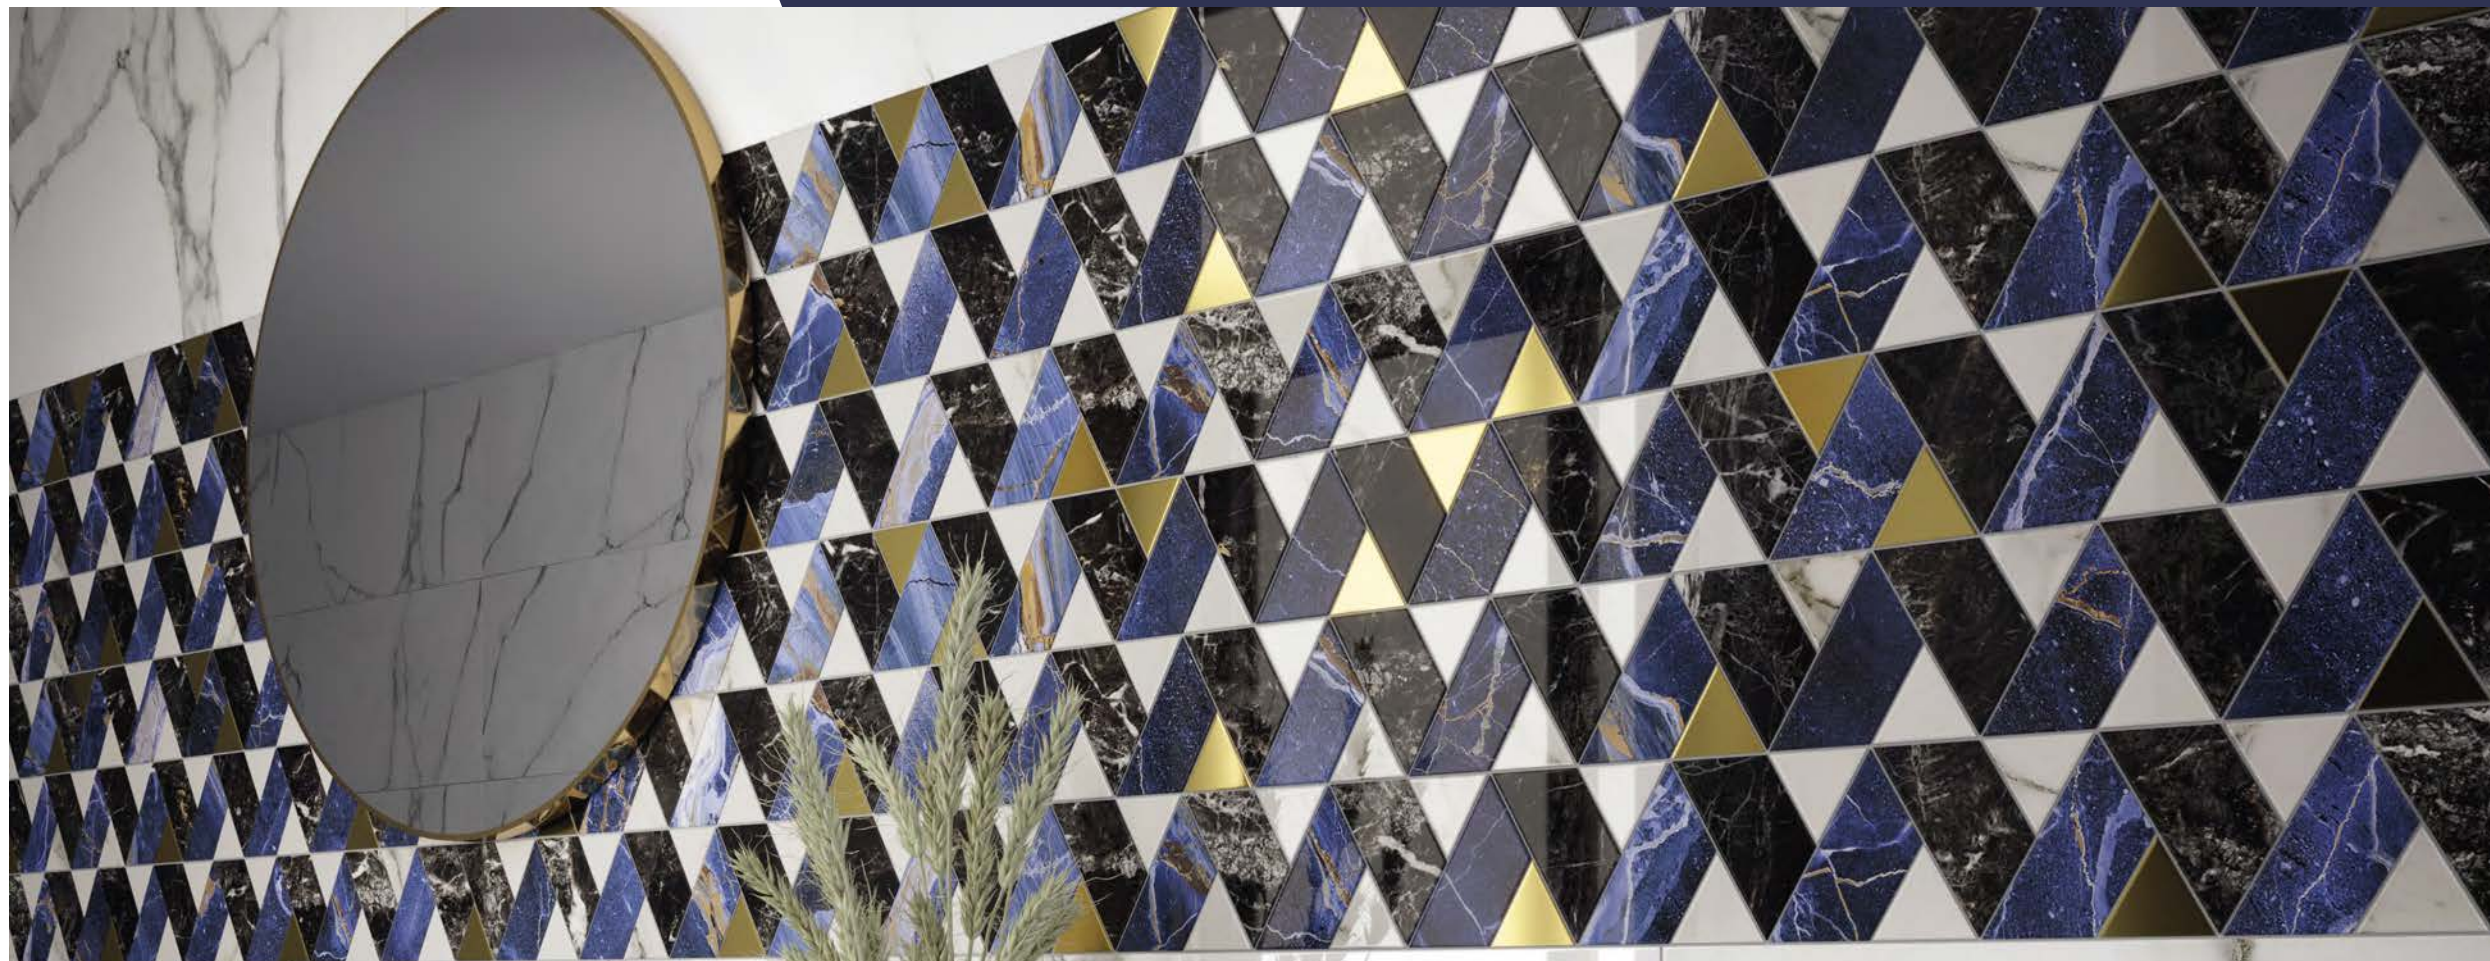

**7mm**  
Porcelain stoneware

**RHAPSODY**  
LUXURY **MARBLE** LOOK

WHITE  
BEAUTY

UNIVERSE

**SETTING REALIZED WITH - AMBIENTE REALIZZATO CON:**  
UNIVERSE 60x120 cm polished - 24"x47" | 60x60 cm polished - 24"x24"  
WHITE BEAUTY 60x120 cm polished - 24"x47"  
MOSAICO MOOD BLUE 30x34 cm polished - 12"x13,5"