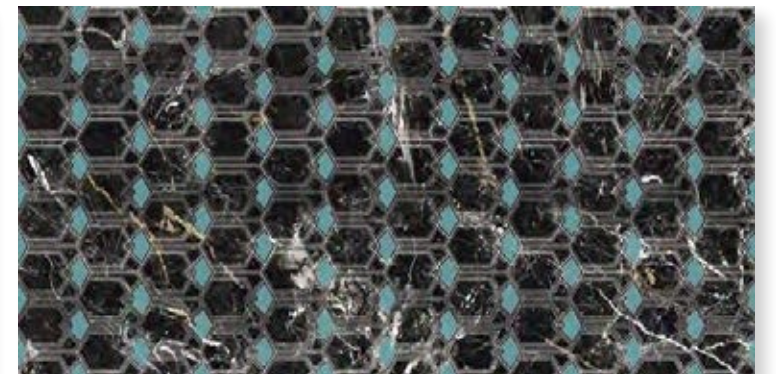

118724 | FASCIA TWIST DARK WAVE polished
60x120 cm - 24"x47"
● 200