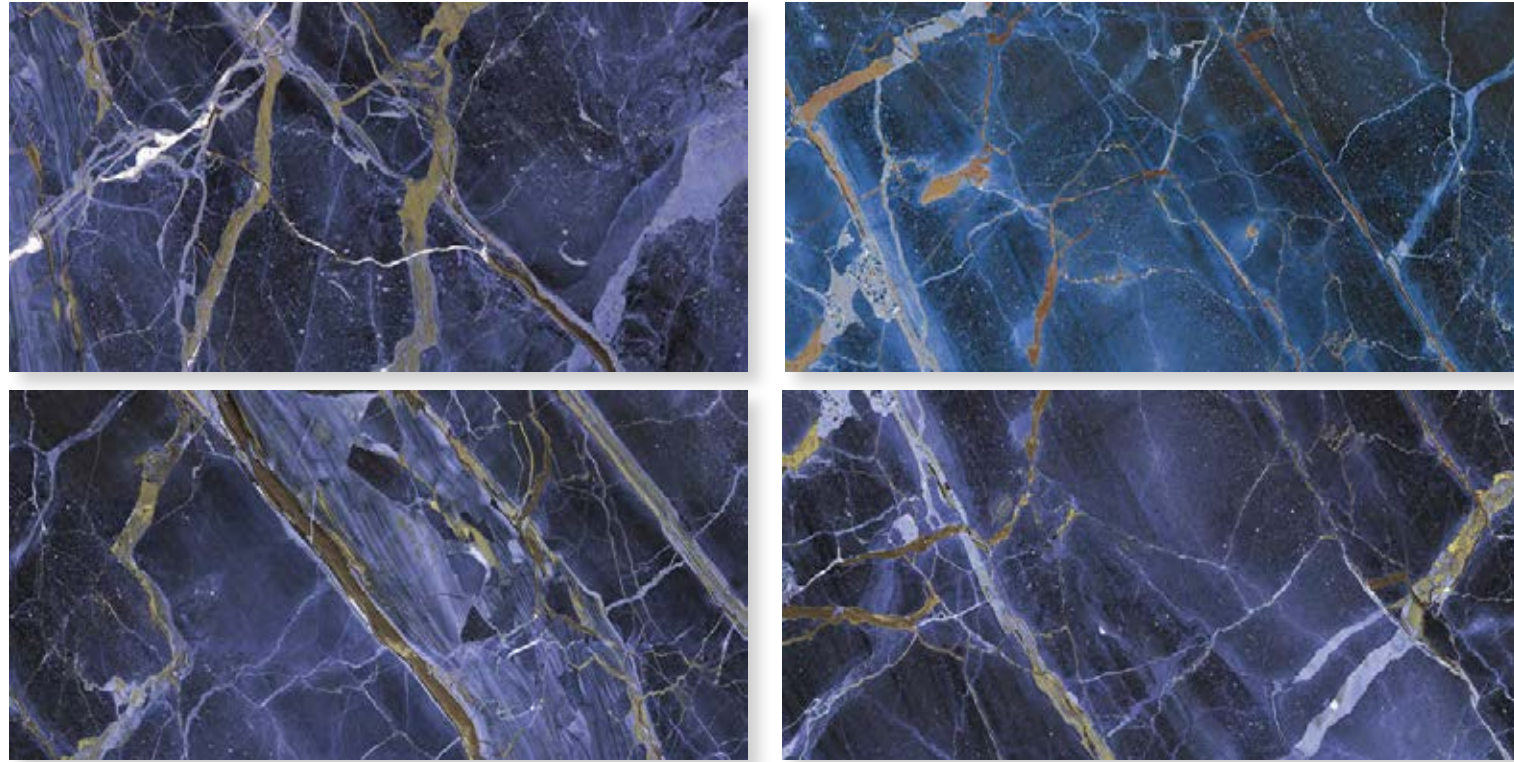

UNIVERSE

C4 **V2**