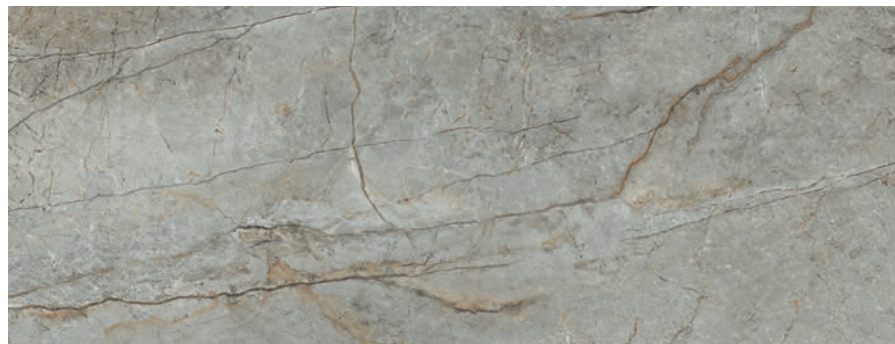

ESSENCE GREY
45 X 118 / 18" X 47" REC. ☒
45 X 118 / 18" X 47" REC. NPLUS

N12A2
N12C1

THICKNESS ✦

90 X 90 / 36" X 36"	10,8 mm
45 X 118 / 18" X 48"	10,8 mm
75 X 75 / 30" X 30"	10,5 mm

TECHNICAL FEATURES CARACTERÍSTICAS TÉCNICAS

PORCELAIN TILES / PORCELÁNICO
FLOOR TILES / PAVIMENTO
MATT / MATE
GLOSS / BRILLO
POLISHED / PULIDO
RECTIFIED / RECTIFICADO
DESTONIFIED V2 / DESTONIFICADO V2
GRAPHIC VARIATION / VARIACIÓN GRÁFICA