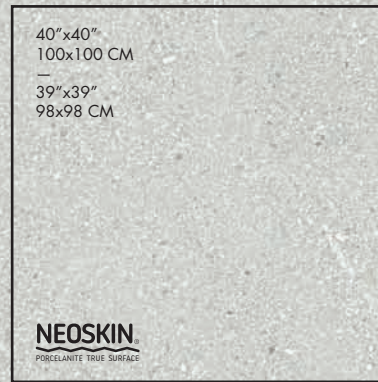

1834. 98x98 Polished

6632. 63x146 Polished

NEOMATT

PORCELANITE HONED SURFACES

1835. 98x98 Honed

6633. 63x146 Honed

WALL TILE WHITE BODY TILE RED BODY TILE

9533. 30x90 White body