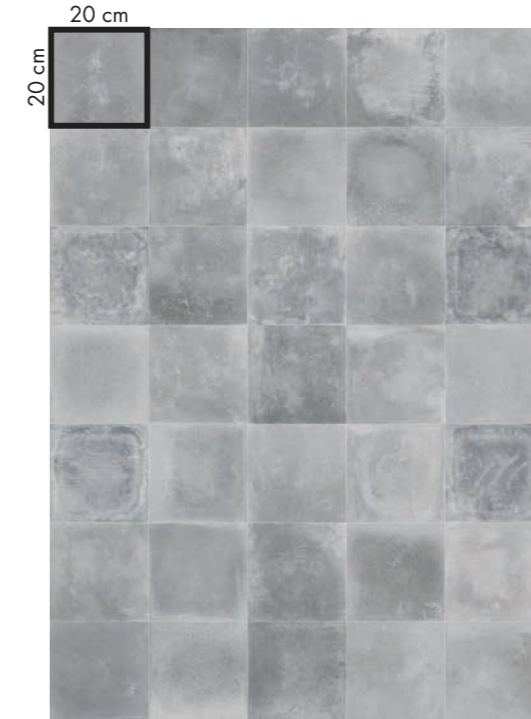

20x20
PLAY HERITAGE GREY
0003496 nat. ☞ 26