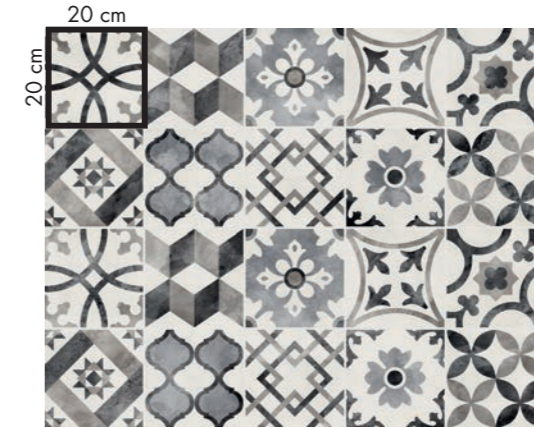

20x20
PLAY CLASSIC MIX GREY
0003475 nat. ☞ 26

GRES PORCELLANATO
PORCELAIN TILES