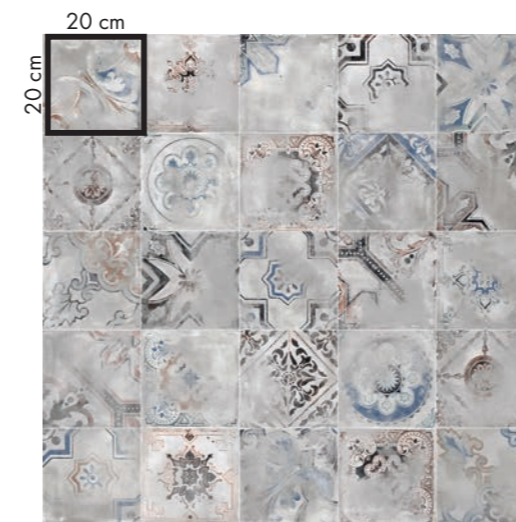

floor
PLAY CLASSIC
20x20 SAGE

wall
 PLAY RE-USED
 20x20 MIX CLAY
 PLAY HERITAGE
 20x20 CLAY

floor
 PLAY HERITAGE
 20x20 CLAY

PLAY RE-USED

20x20 / 8"x8"

▼
 8,5 mm
 ▲

20x20
 PLAY RE-USED MIX GREY
 0003480 nat. ☞ 26