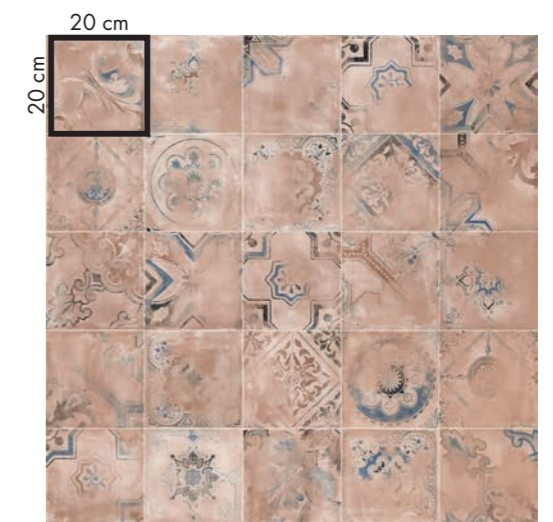

floor
PLAY CLASSIC
20x20 SAGE

wall
 PLAY RE-USED
 20x20 MIX CLAY
 PLAY HERITAGE
 20x20 CLAY

floor
 PLAY HERITAGE
 20x20 CLAY

PLAY RE-USED

20x20 / 8"x8"

▼
 8,5 mm
 ▲

20x20
 PLAY RE-USED MIX GREY
 0003480 nat. ☞ 26