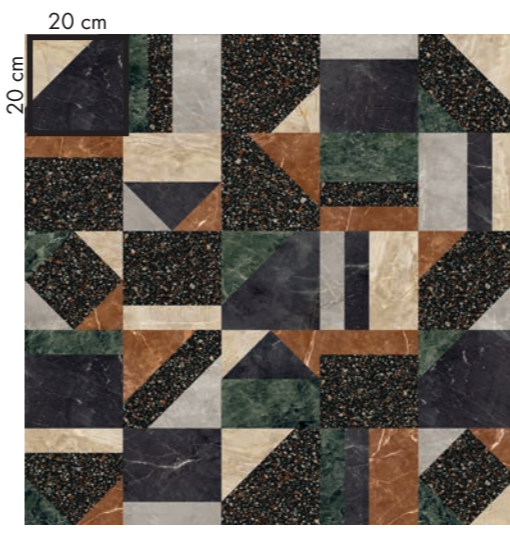

20x20
PLAY MARBLE BLACK
0005897 nat. 📦 26

GRES PORCELLANATO
PORCELAIN TILES