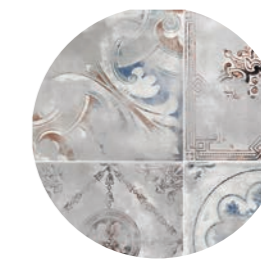

32
PLAY RE-USED