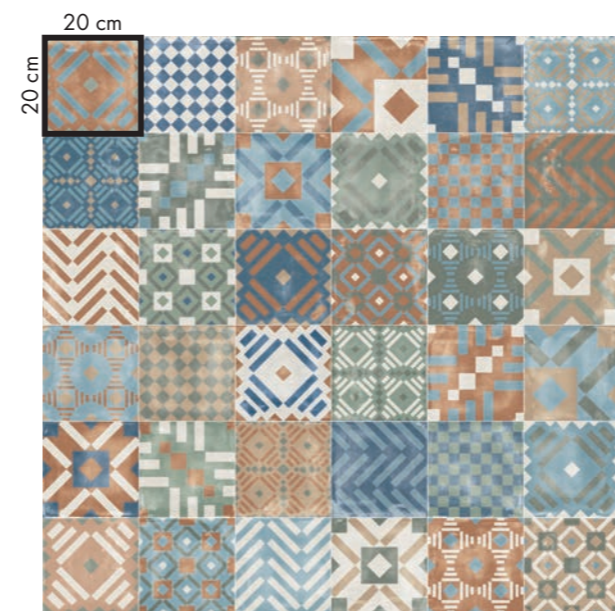

20 PLAY

wall
PLAY LABYRINTH
20x20 CLAY

20 PLAY

floor
 PLAY LABYRINTH
 20x20 PEARL
 GRADONE TOP LAB325 BASE ASH

wall
 LAB325 FORM ASH
 120x270

PLAY LABYRINTH

20x20 / 8"x8"

▼
8,5 mm
 ▲