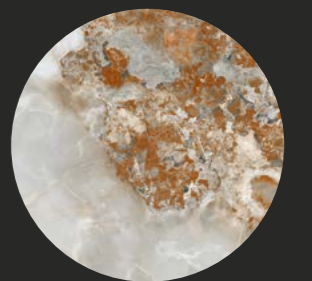

DECORATION GOES EXOTIC

Evoking nature at its most energetic, DANAE is a series that pays tribute to the semi-precious Mexican agate filled with subtle nuances and details. Crystalline blue forms background for deeply glowing golden waves and veining that turns this series into a decorative jewel.

Cr. Lux Danae Esmeralda

Cr. Lux Danae Navi

Cr. Lux Danae Opalo

Cr. Lux Danae Esmeralda 60x120 cm

Navi

Opalo

Cr. Lux Danae Esmeralda 120x120 cm

Navi

Opalo

Cr. Lux Danae Navi 60x120 cm

Esmeralda

Opalo

Cr. Lux Danae Navi 120x120 cm

Esmeralda

Opalo

Cr. Lux Danae Opalo 60x120 cm