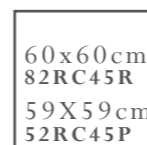

COVERLAM 5,6mm

GRESANIA

GRESANIA

80x160cm  
38RC49N  
78x158cm  
38RC49P

60x120cm  
48RC49N  
59X119cm  
48RC49P

80x80cm  
61RC-46  
78x78cm  
61RC46P

60x60cm  
82RC45R  
59X59cm  
52RC45P

60x60cm  
82RC75R  
59X59cm  
52RC75P