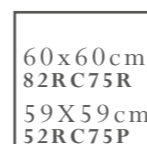

COVERLAM 5,6mm

GRESANIA

GRESANIA

80x160cm  
38RC49N  
78x158cm  
38RC49P

60x120cm  
48RC49N  
59X119cm  
48RC49P

80x80cm  
61RC-46  
78x78cm  
61RC46P

60x60cm  
82RC45R  
59X59cm  
52RC45P

60x60cm  
82RC75R  
59X59cm  
52RC75P