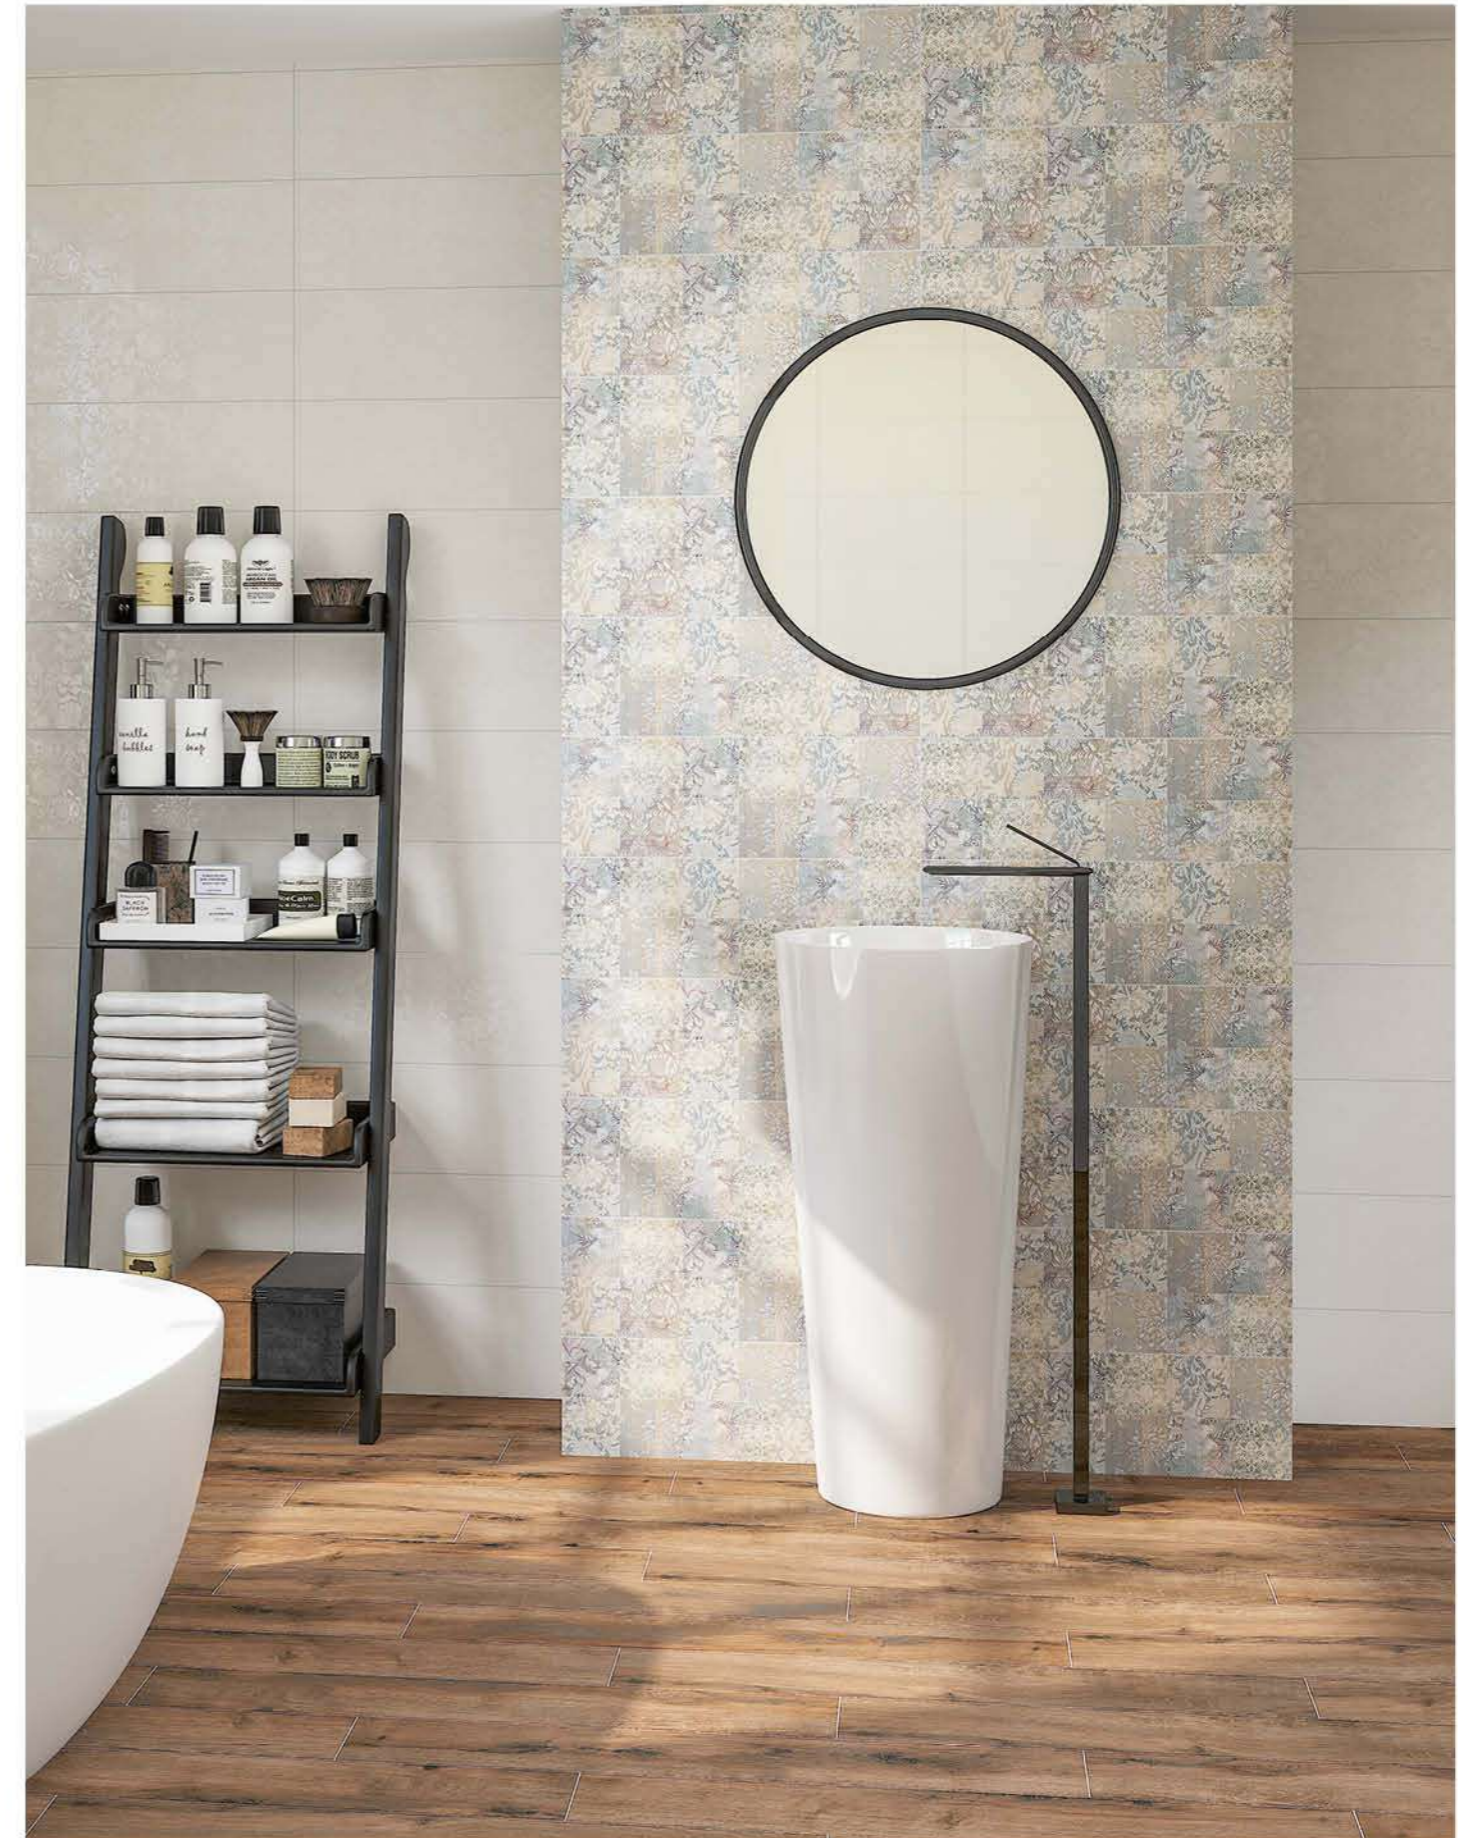

20x60

20x60 10 1.20 18.00 76.80

TDL20W12200A Textile Ivory 20x60
TDM41D12200A Textile Pattern Mix Dec 20x60