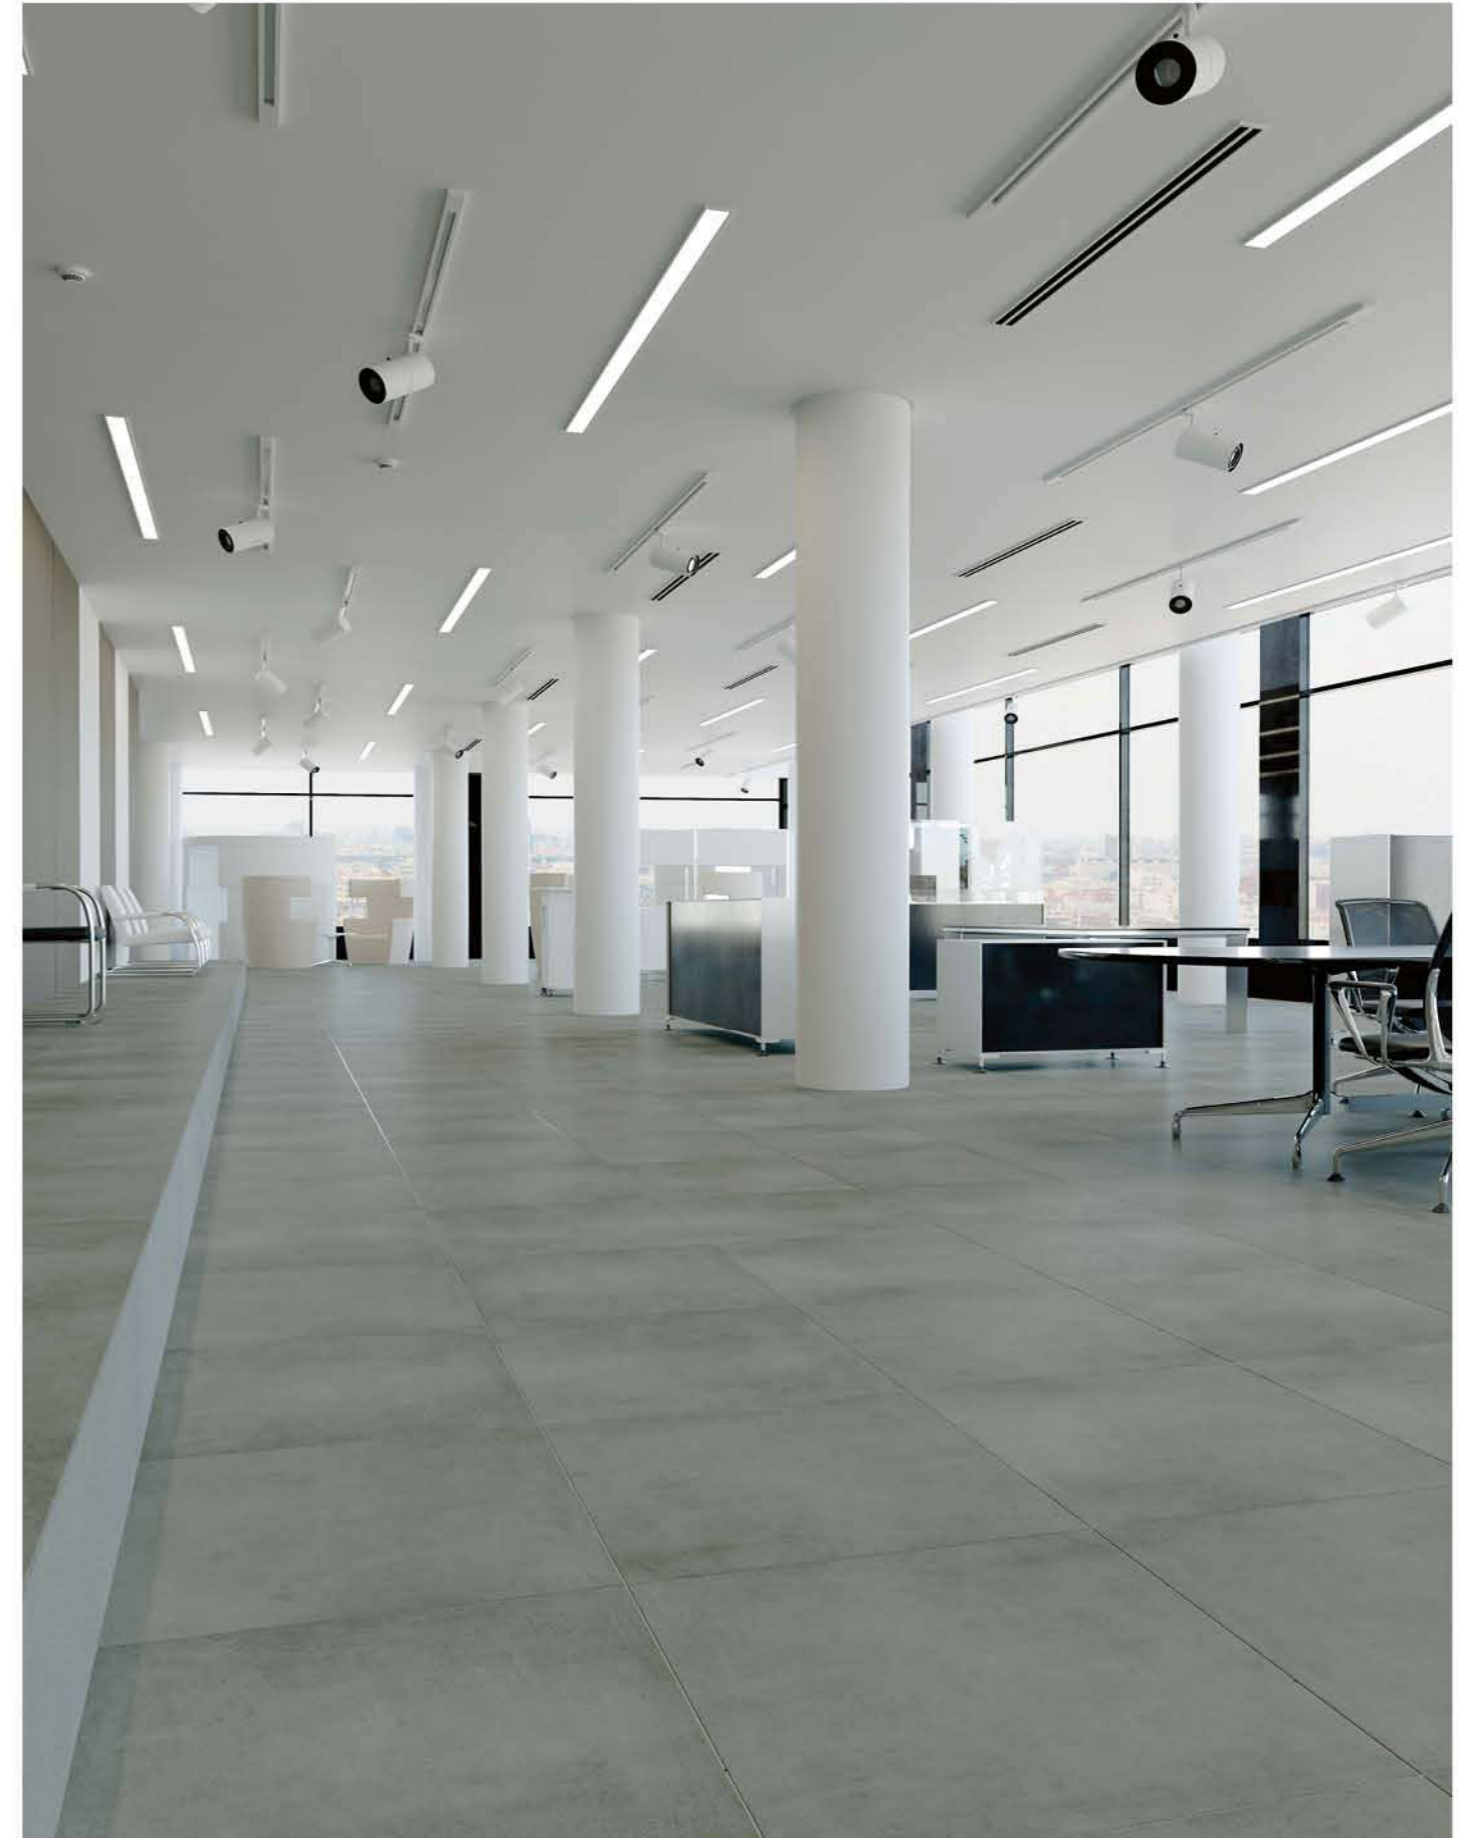

A22520 Heidelberg серый 60x60 R