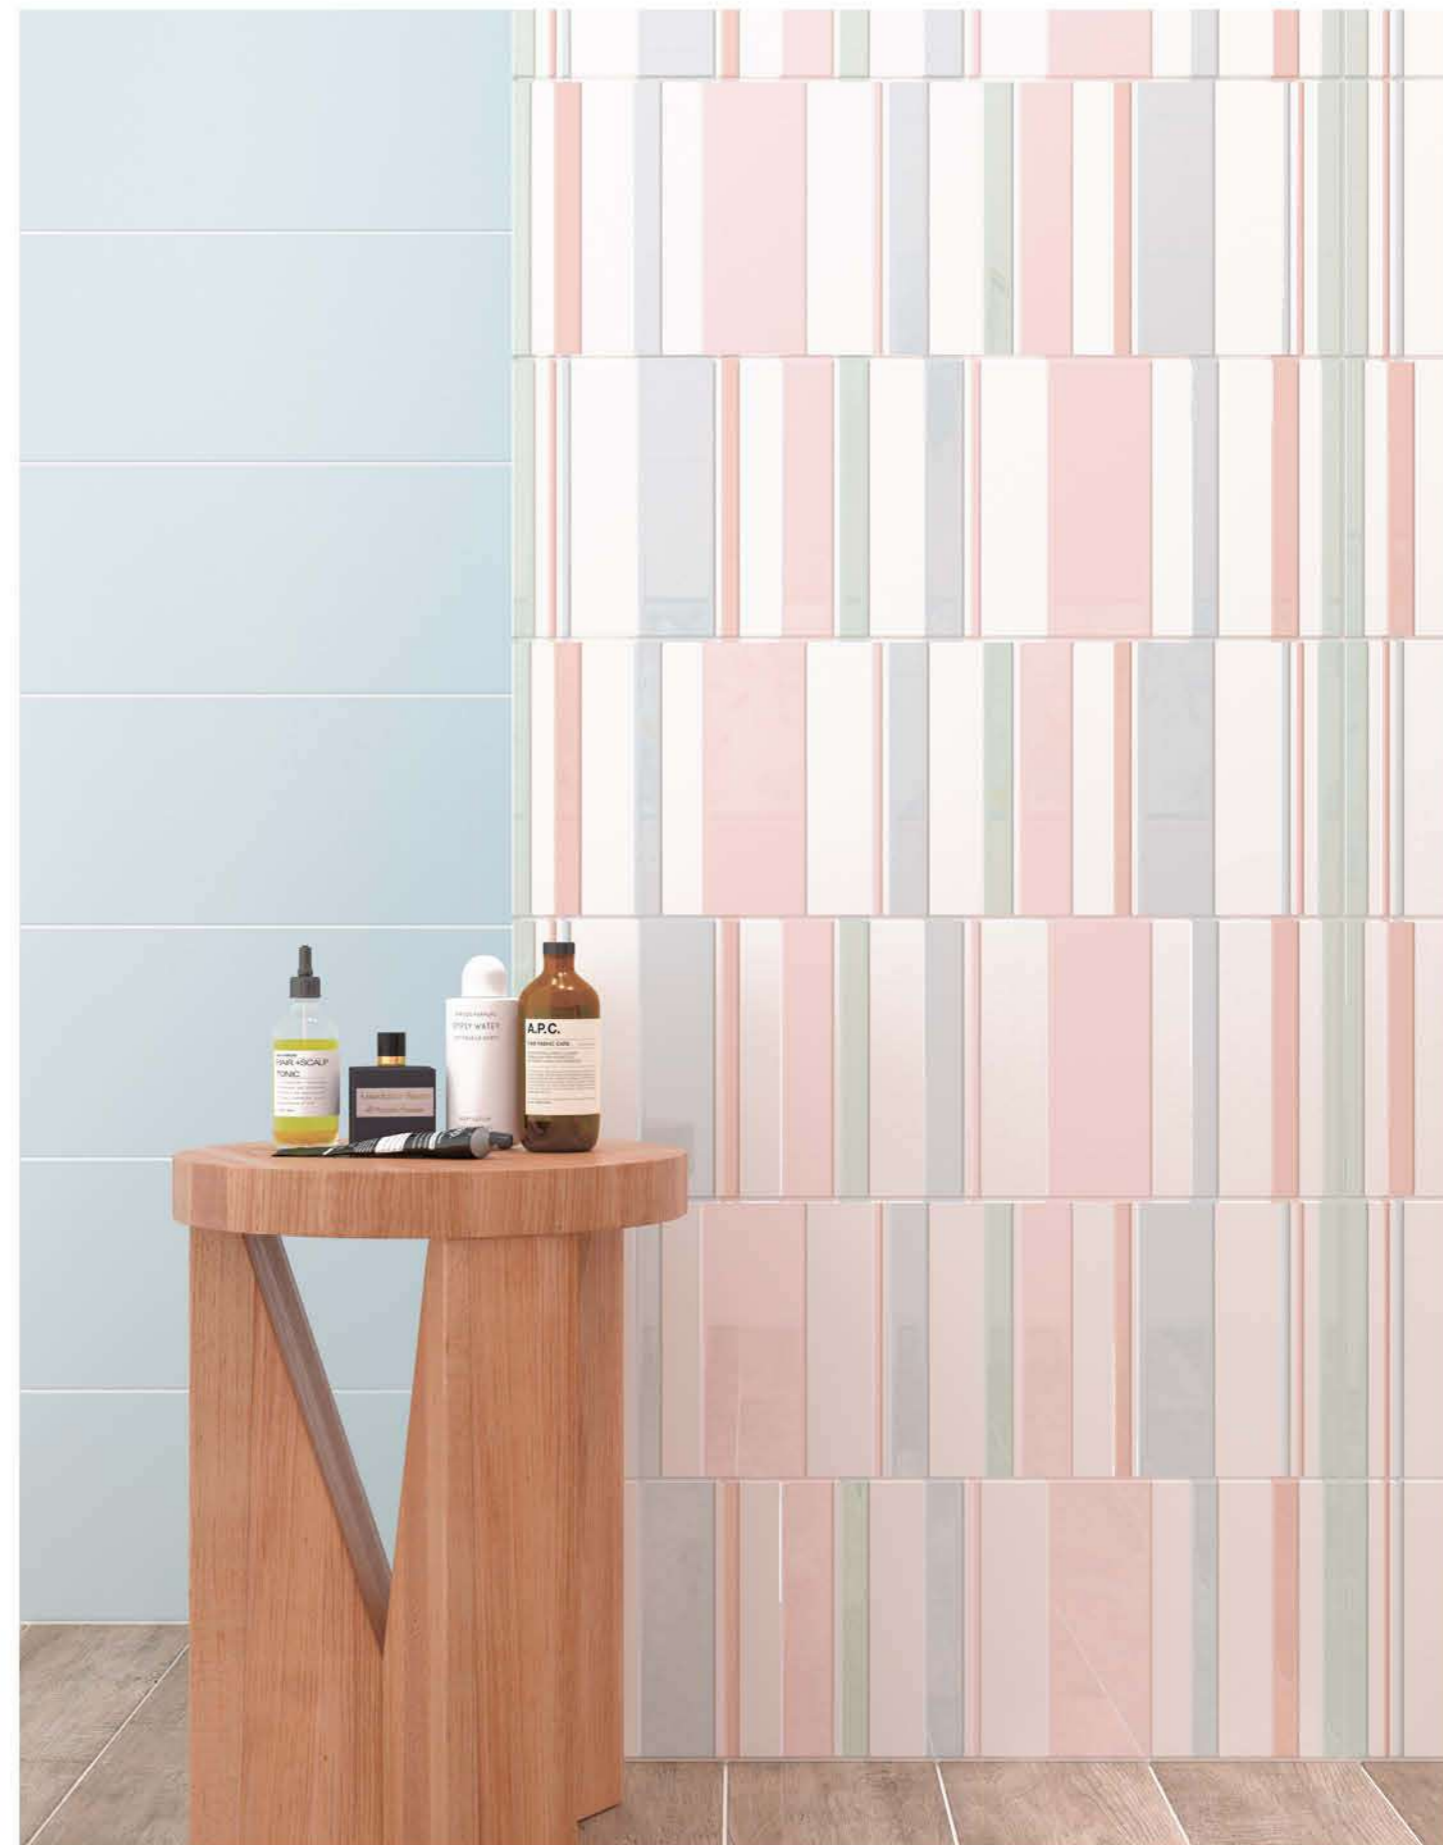

00-00-5-17-00-61-2419 Aurora Celeste 20x60
04-01-1-17-03-01-2426-0 Kimberly Line 20x60