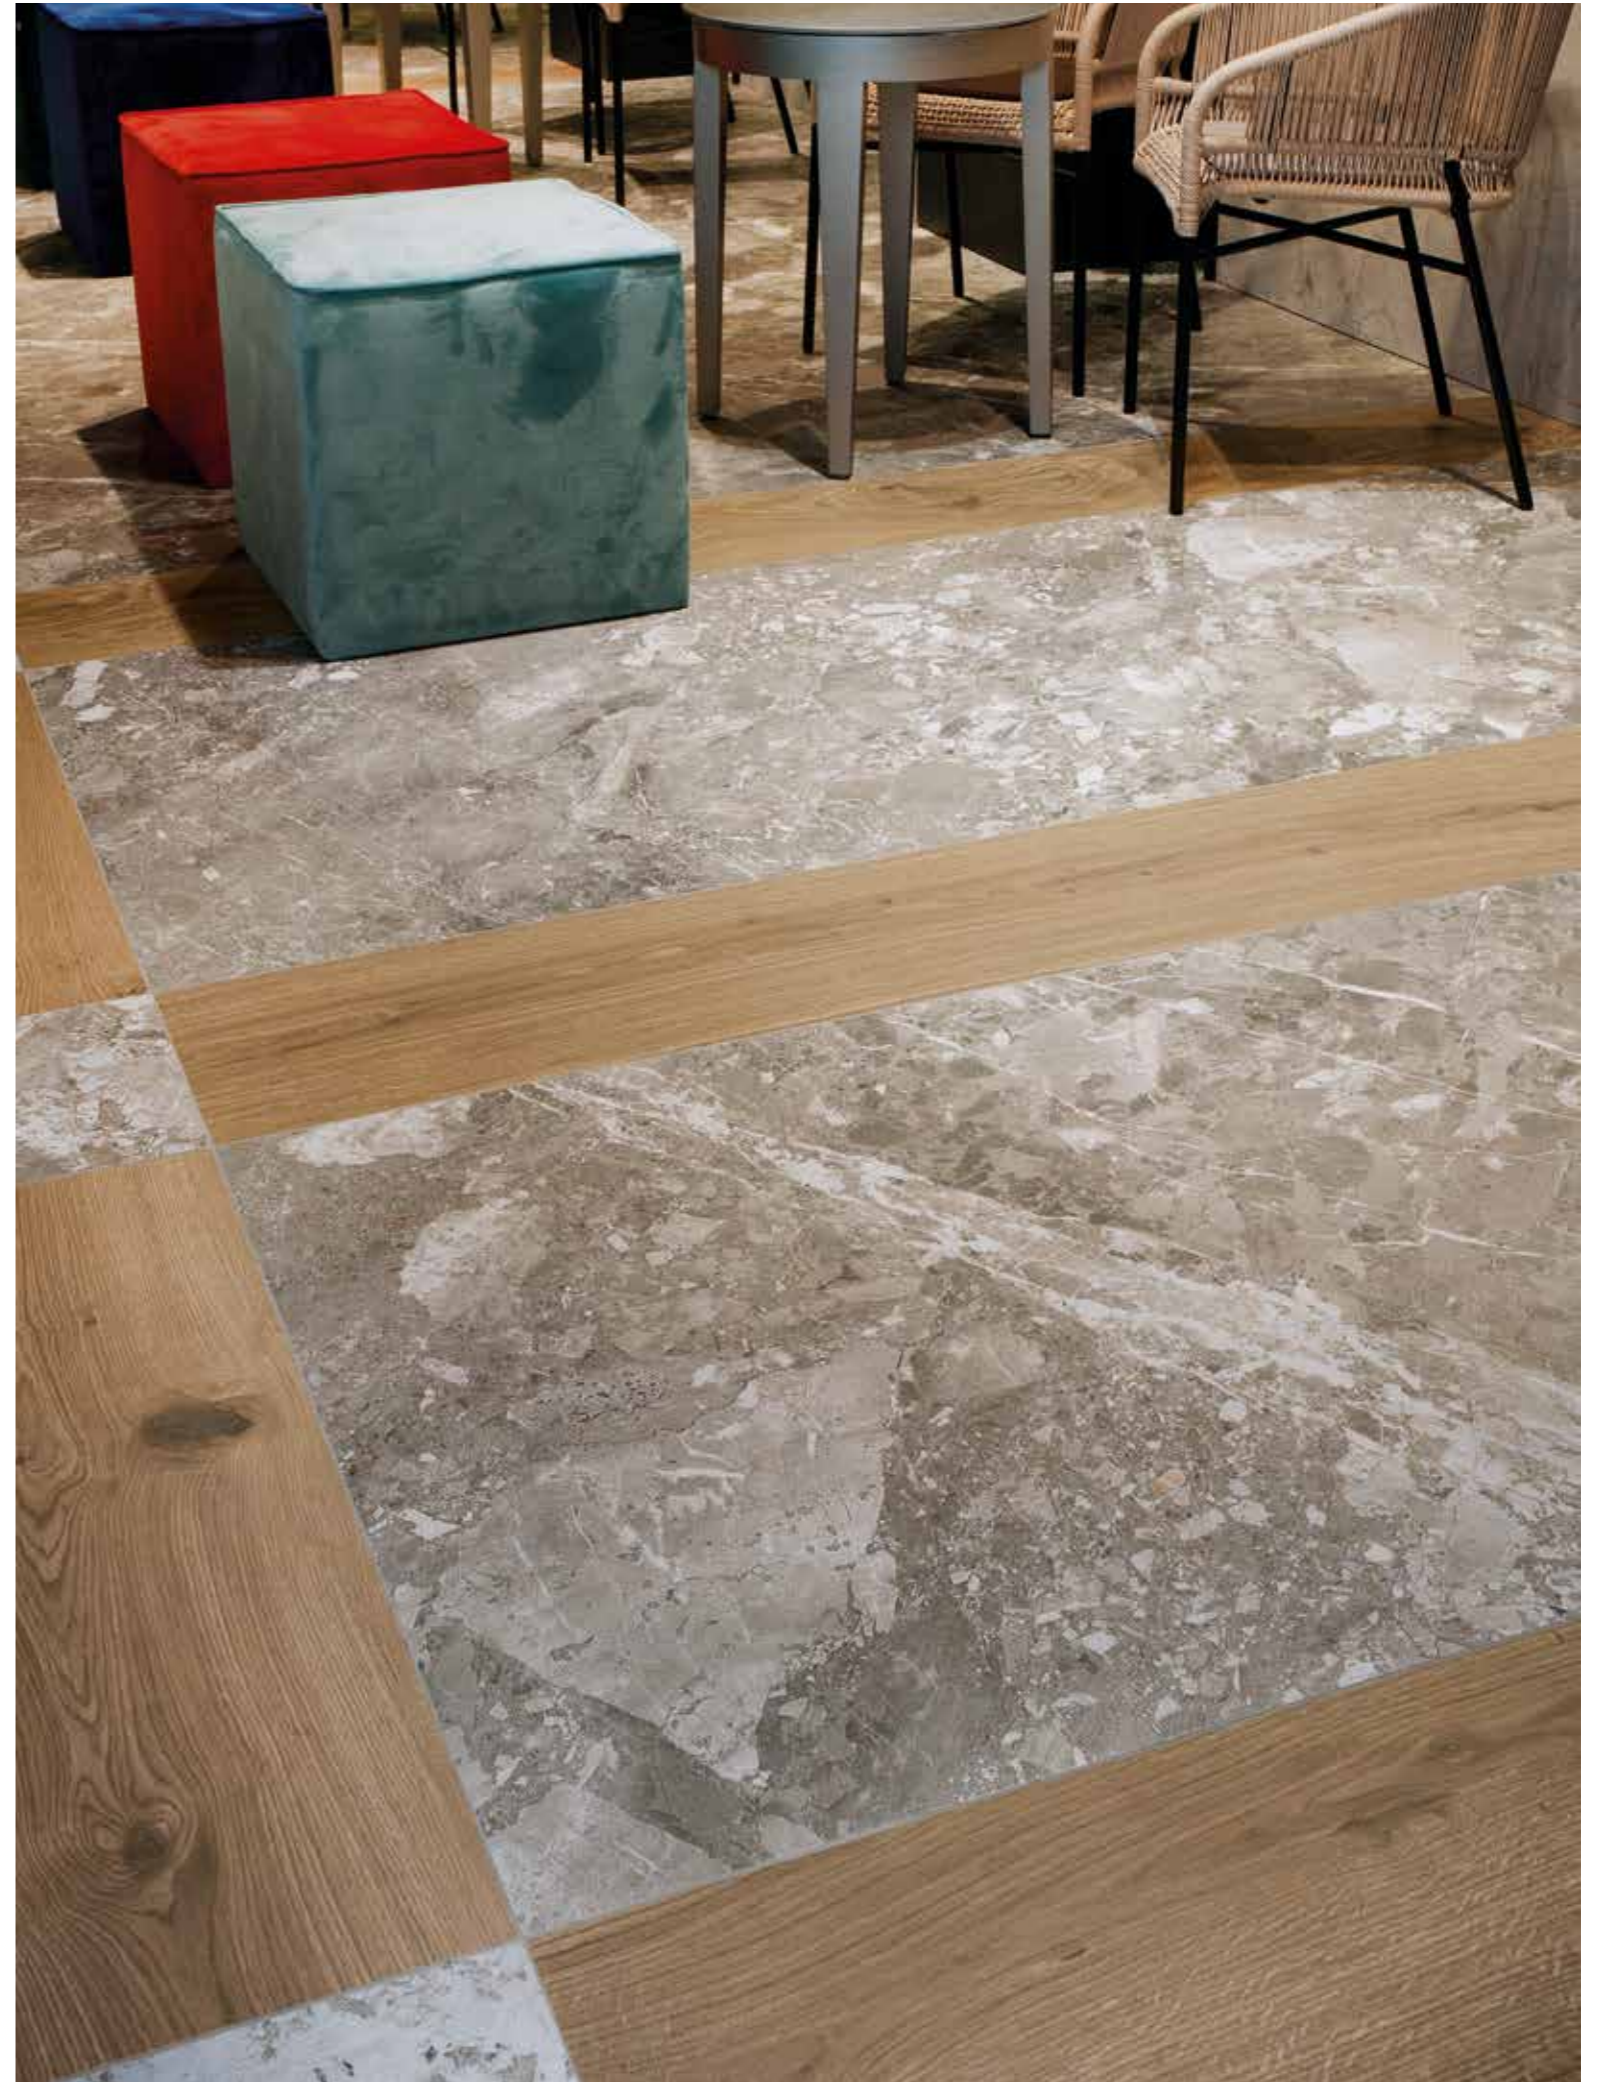

BELCASTEL SILVER 22 DESIGNS 90x90

Floor tile Belcastel Graphite 90x90. Diluca Umber 22,5x180.