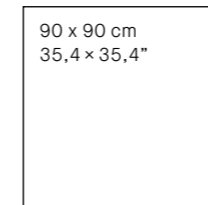

Colors

Cloud Oat Dolphin Moon

Finishes

Polished (EP) Natural (NT) Anti-slip (A)

Dimensions

90 × 90 cm
35,4 × 35,4"

8 patterns
Shade variation: V1

60 × 60 cm
23,6 × 23,6"