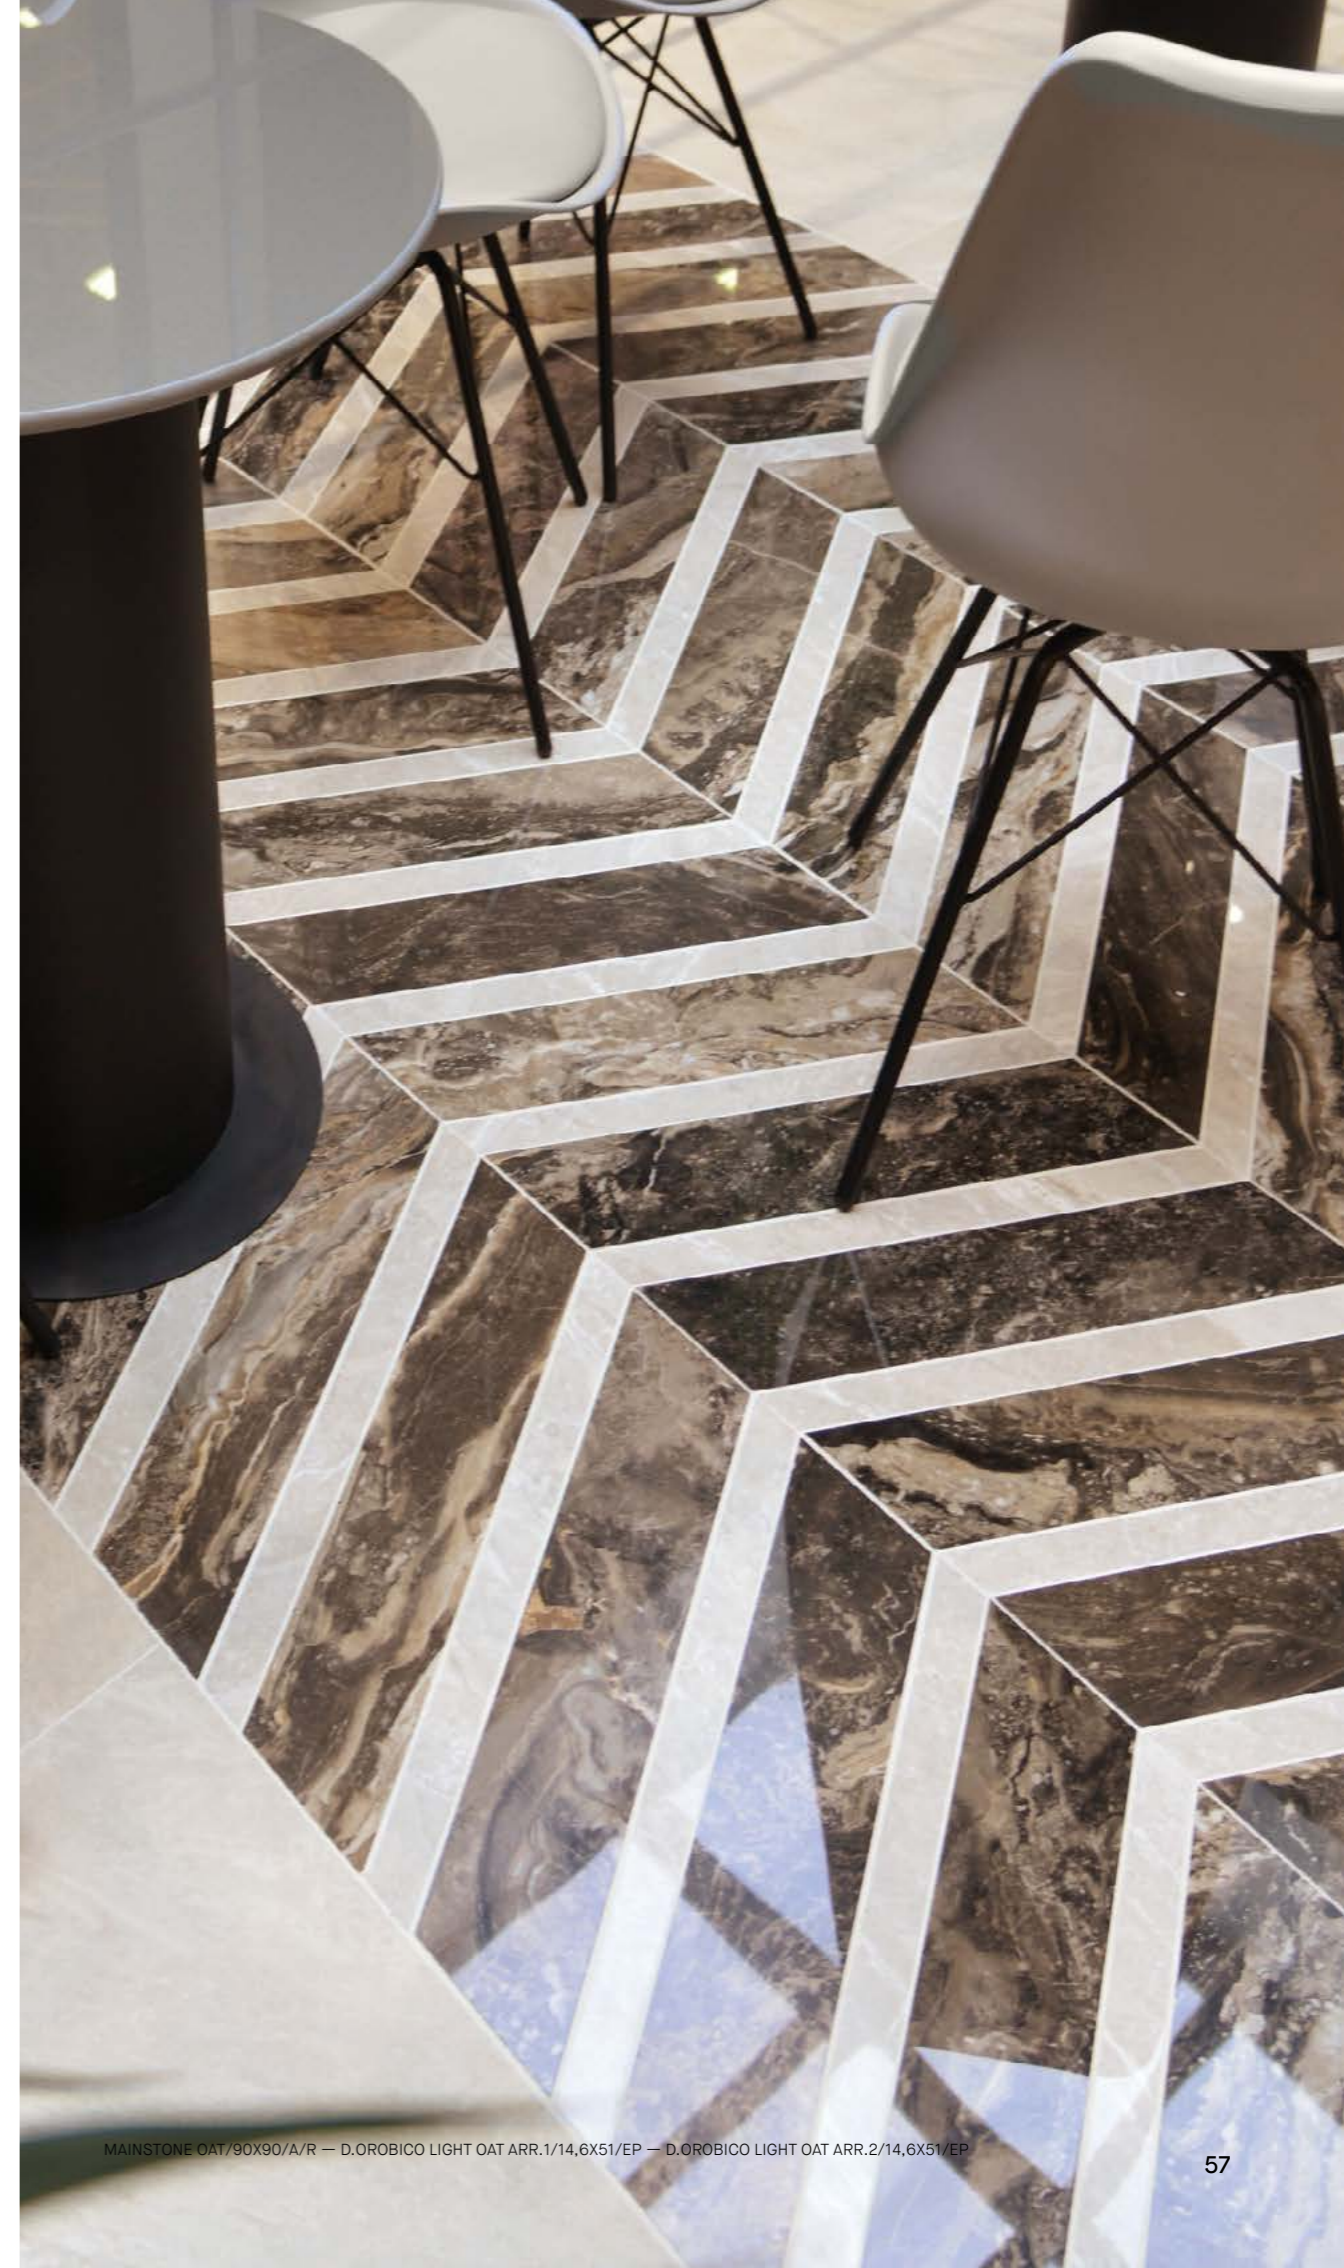

MAINSTONE OAT/90X90/A/R — D.ORBICO LIGHT OAT ARR.1/14,6X51/EP — D.ORBICO LIGHT OAT ARR.2/14,6X51/EP