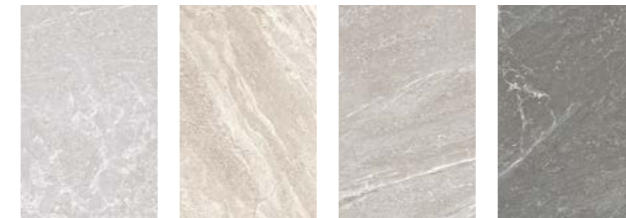

Mainstone — White Body

Colors

Cloud Oat Dolphin Moon

Finishes