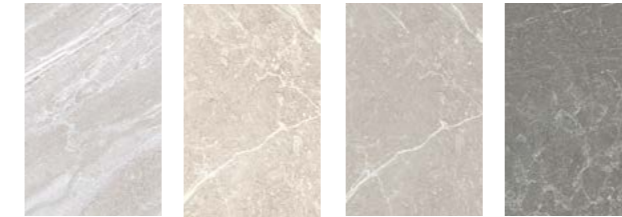

UPEC grant in process

Colors

Cloud Oat Dolphin Moon

Finishes

Polished (EP) Natural (NT)

Dimensions

75,5 × 151 cm
29,7 × 59,4"

12 patterns
Shade variation: V1

60 × 120 cm
23,6 × 47,2"

16 patterns
Shade variation: V1

References

Price code

27242 MAINSTONE CLOUD/75,5X151/EP	M58
27835 MAINSTONE CLOUD NT/75,5X151/C/R	M59
27247 MAINSTONE CLOUD/60X120/EP	M40
27250 MAINSTONE CLOUD NT/60X120/C/R	M66
27243 MAINSTONE OAT/75,5X151/EP	M58
27838 MAINSTONE OAT NT/75,5X151/C/R	M59
27244 MAINSTONE OAT/60X120/EP	M40
27251 MAINSTONE OAT NT/60X120/C/R	M66
27241 MAINSTONE DOLPHIN/75,5X151/EP	M58
27836 MAINSTONE DOLPHIN NT/75,5X151/C/R	M59
27246 MAINSTONE DOLPHIN/60X120/EP	M40
27249 MAINSTONE DOLPHIN NT/60X120/C/R	M66
27240 MAINSTONE MOON/75,5X151/EP	M58
27837 MAINSTONE MOON NT/75,5X151/C/R	M59
27245 MAINSTONE MOON/60X120/EP	M40
27248 MAINSTONE MOON NT/60X120/C/R	M66

Colors

Cloud Oat Dolphin Moon

Finishes

Polished (EP) Natural (NT) Anti-slip (A)

Dimensions

90 × 90 cm
35,4 × 35,4"

8 patterns
Shade variation: V1

60 × 60 cm
23,6 × 23,6"