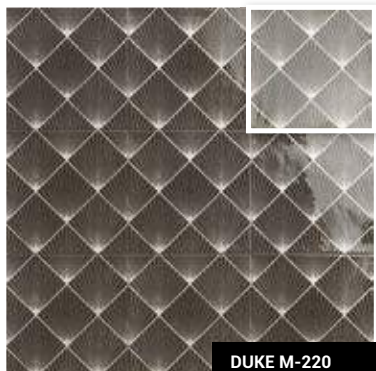

Art Deco reached its peak in the 1920s. It influenced the entire world with its architecture and design. It has survived through time, crossing over with other styles.

CHARLESTONE

20x20 · 8"x8"

MODELOS DEL PASADO, QUE
ABRAZAN EL FUTURO.
GEOMETRÍAS Y PATRONES QUE SE
REPITEN CREANDO ARMONÍA VISUAL.

MODELS OF THE PAST, WHO EMBRACE
THE FUTURE. GEOMETRIES AND
PATTERNS THAT REPEAT, CREATING
VISUAL HARMONY.

BASE DECOR

CHARLESTONE M-220
20x20 cm · 8"x8"

ASTORIA

20x20 · 8"x8"

BASE DECOR

ASTORIA M-220
20x20 cm · 8"x8"

Art DÉCO

- ◀ ASTORIA 20x20 / 8"x8"
- CAMDEN BIANCO 10x20 / 4"x8"
- CAMDEN NERO 10x20 / 4"x8"
- NORLAND BLACK 20x20 / 8"x8"

DUKE

20x20 · 8"x8"

BASE DECOR

DUKE M-220
20x20 cm · 8"x8"