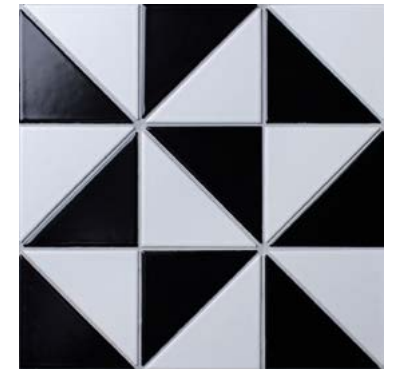

TR. CHESS MATT

TR. WHITE ZIP GLOSSY

Tr. White Zip Glossy  
255x262x6 MM

Tr. White Glossy  
262x262x6 MM

Tr. Chess Matt  
278x278x6 MM

SILVER GLOSSY

GOLDEN GLOSSY

SILVER GLOSSY