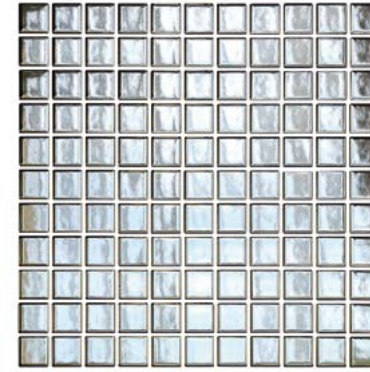

TR. CHESS MATT

TR. WHITE ZIP GLOSSY

Tr. White Zip Glossy  
255x262x6 MM

Tr. White Glossy  
262x262x6 MM

Tr. Chess Matt  
278x278x6 MM

SILVER GLOSSY

GOLDEN GLOSSY

SILVER GLOSSY