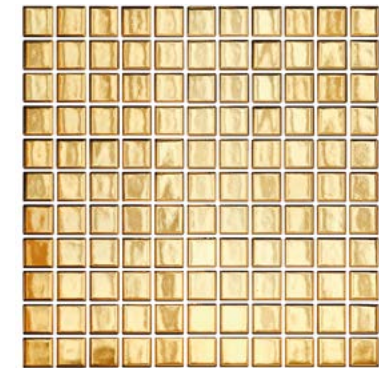

Golden Glossy
23x23 мм