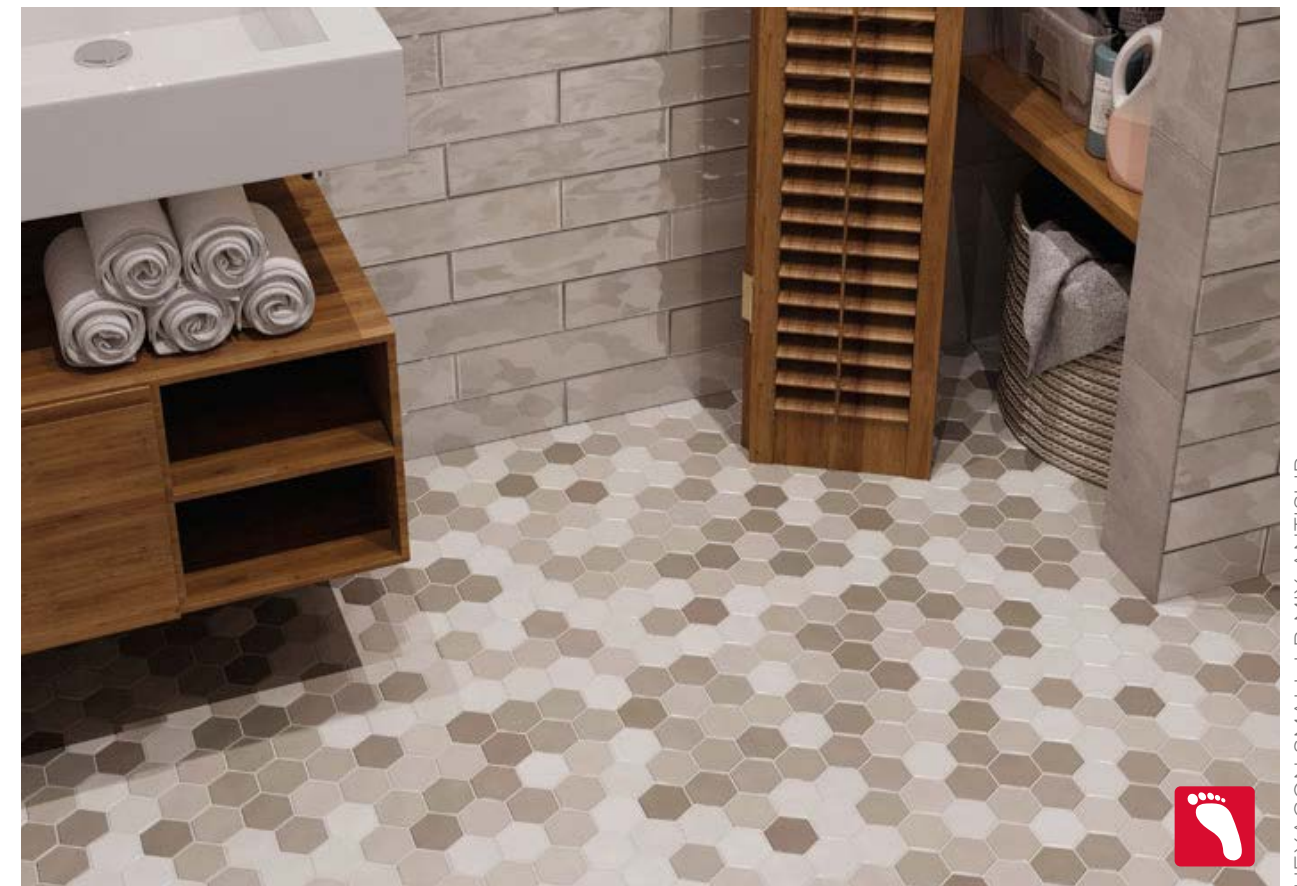

Black Matt  
48x48 мм

White Antislip  
48x48 мм

LB Mix Antislip  
48x48 мм

HEXAGON SMALL WHITE MATT

HEXAGON SMALL LB MIX ANTISLIP

HEXAGON SMALL GREY GLOSSY

HEXAGON MARBLE GREY MATT

HEXAGON SMALL CARRARA MATT