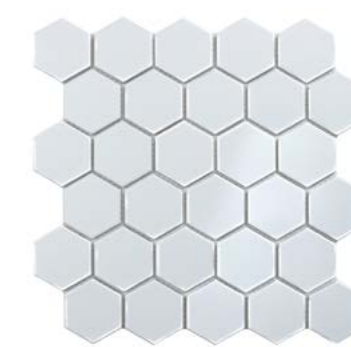

Hexagon
small White Glossy
51x59 мм