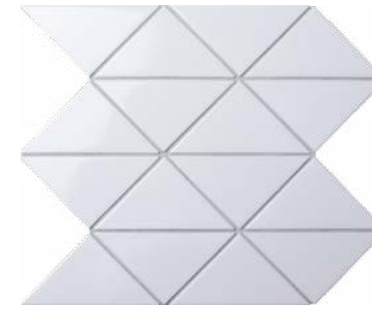

Tr. White Zip Glossy
255x262x6 MM