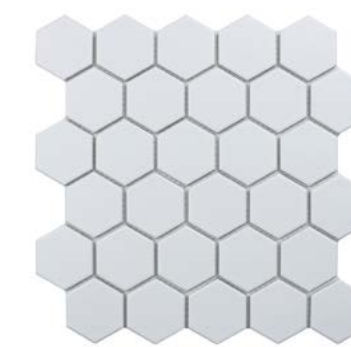

Hexagon
small White Matt
51x59 мм