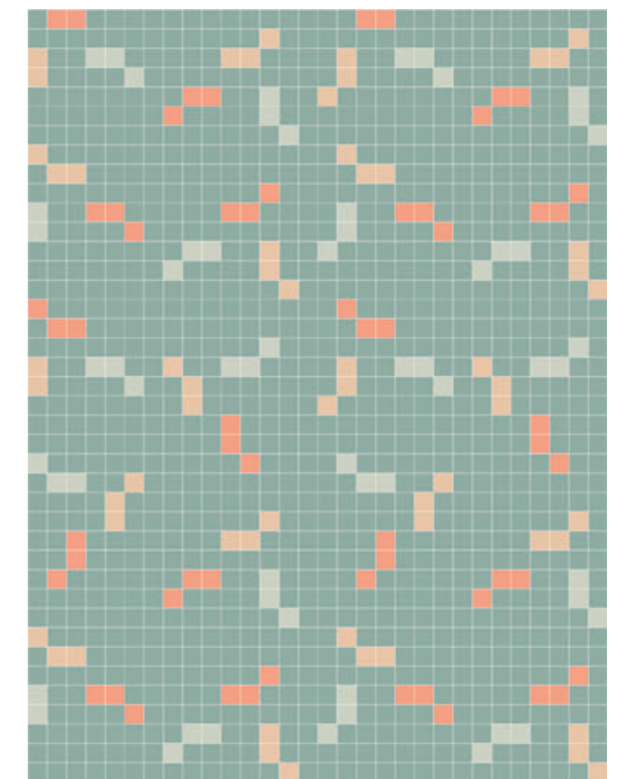

07 Rose\_13 Tobacco\_20 Almond\_26 Antrax

[PIXEL41 CONFIGURATOR - CLICK HERE](#)

08 Strawberry\_21 White\_37 Military\_38 Frog

07 Rose\_20 Almond\_25 Black\_38 Frog

03 Coral\_21 White\_25 Black\_29 Tuareg