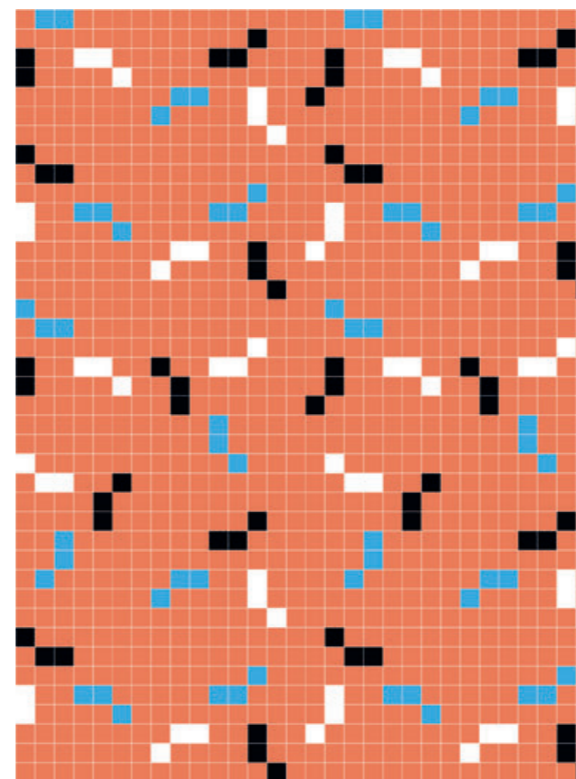

07 Rose\_13 Tobacco\_20 Almond\_26 Antrax

[PIXEL41 CONFIGURATOR - CLICK HERE](#)

08 Strawberry\_21 White\_37 Military\_38 Frog

07 Rose\_20 Almond\_25 Black\_38 Frog

03 Coral\_21 White\_25 Black\_29 Tuareg