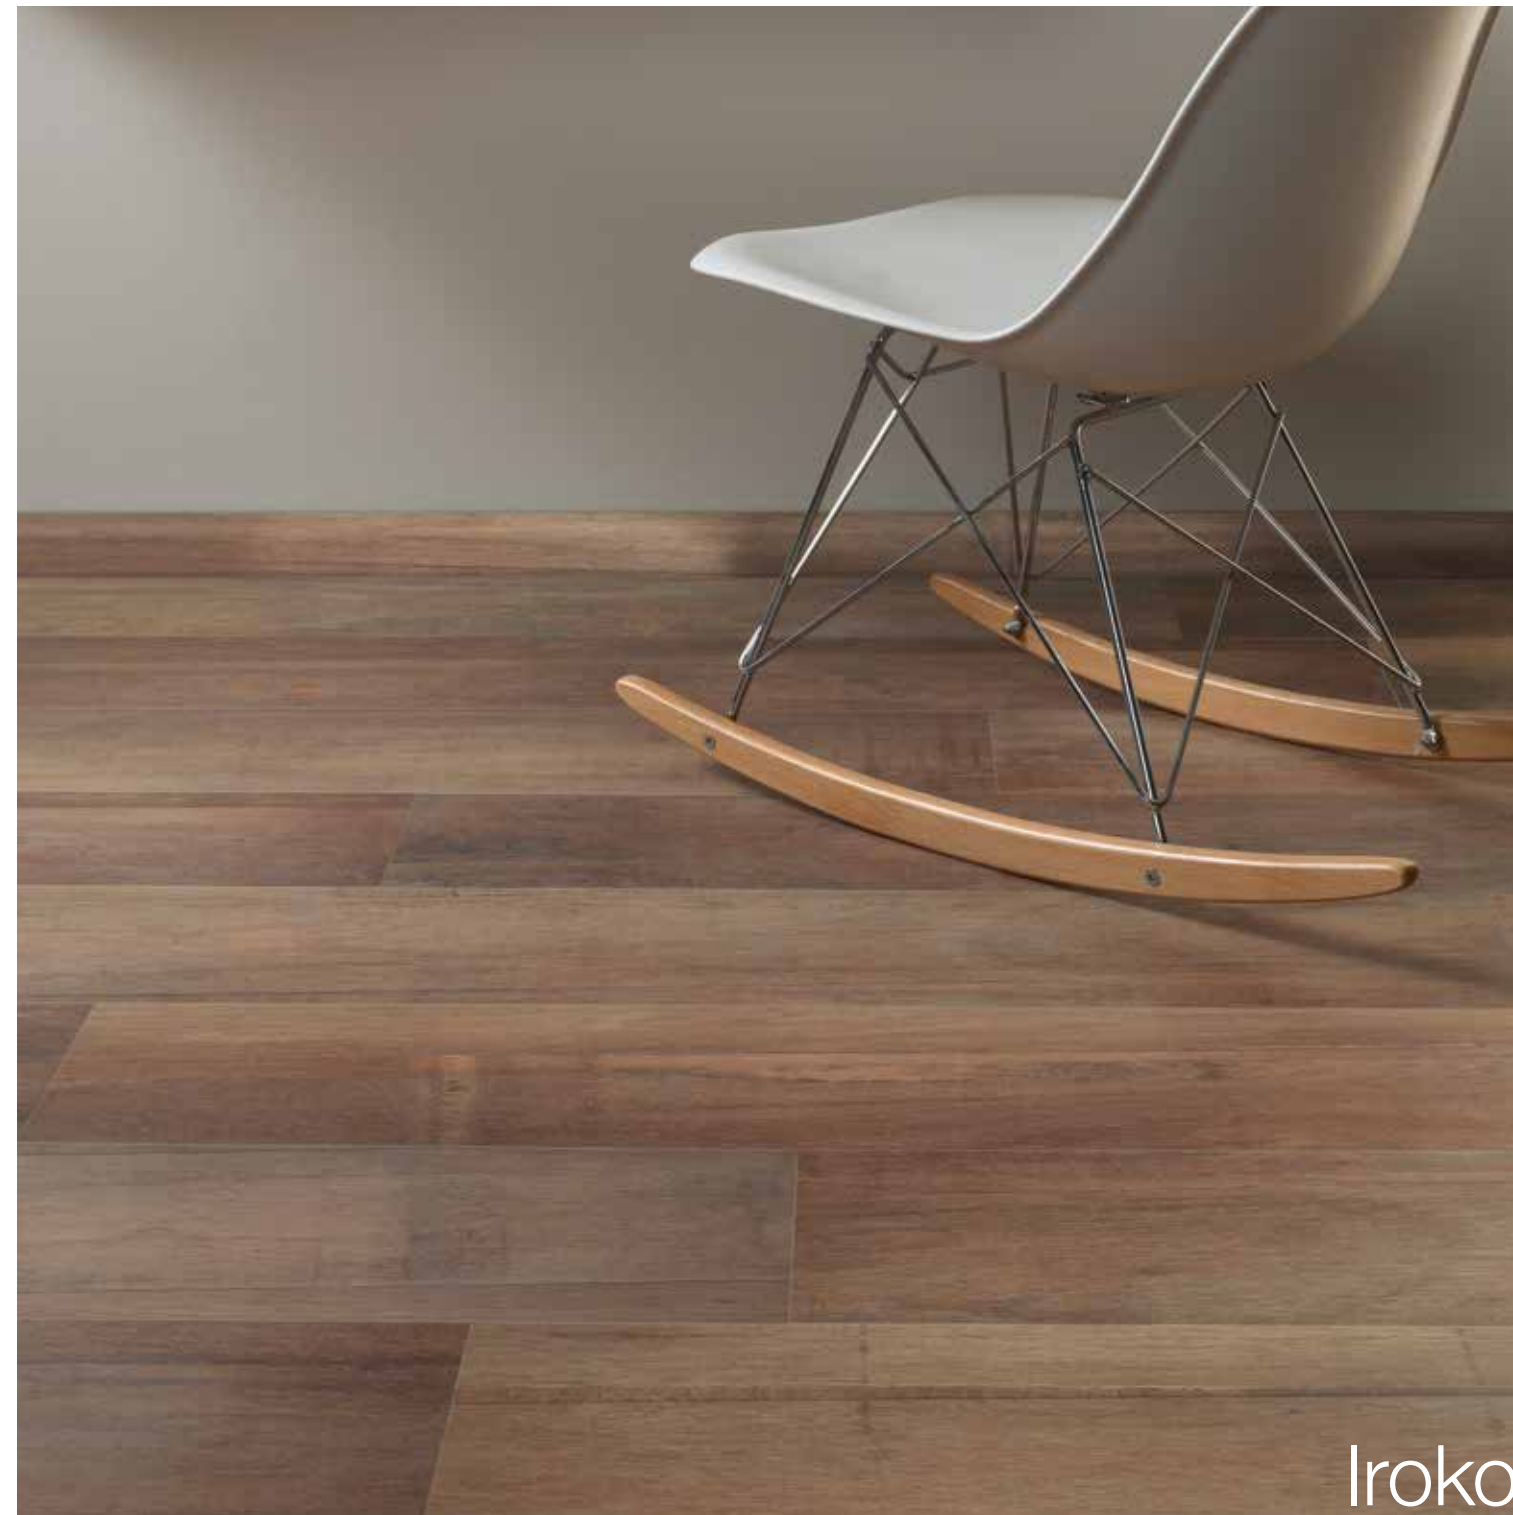

Colors:

Jatoba

Elm

Iroko

Ayan

Surfaces:

Naturale Rettificato
Natural Rectified
Naturel Rectifié
Natural Rektifiziert
Натуральный
Ректифицированный

Spessore
Thickness
Épaisseur
Dicke
Колщина

Moderata variazione
Moderate variations
Variation modérée
Mässige Abweichung
Средняя разница

Gres Porcellanato Bi+Fusion
Glazed Porcelain Tiles Bi+Fusion
Gres Cerame Emailé Bi+Fusion
Glasierte Feinsteinzeugfliesen Bi+Fusion
Плитка из керамогранита Bi+Fusion