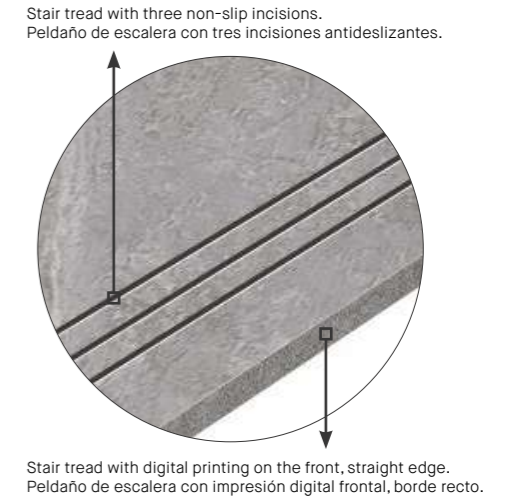

AVAILABLE FORMATS

		Porcelain			White Body		
		75,5x151 cm 29,7x59,5 "	60x120 cm 23,6x47,2 "	90x90 cm 35,4x35,4 "	60x60 cm 23,6x23,6 "	33,3x100 cm 13,1x39,4 "	33,3x100 cm 13,1x39,4 "
Thickness		10 mm		10 mm		10,5 mm	
Patterns		14		9		8	
Shade variation		V1		V1		V1	
CLOUD	All in One (AS)	28540 M92	28543 M91	28546 M81	28549 M98	-	-
	Polished (EP)	28552 M58	28555 M40	28558 M2	-	-	-
	Natural (NT)	-	-	-	-	28574 M82	28573 M83
OAT	All in One (AS)	28541 M92	28544 M91	28547 M81	28550 M98	-	-
	Polished (EP)	28553 M58	28556 M40	28559 M2	-	-	-
	Natural (NT)	-	-	-	-	28571 M82	28572 M83
DOLPHIN	All in One (AS)	28542 M92	28545 M91	28548 M81	28551 M98	-	-
	Polished (EP)	28554 M58	28557 M40	28560 M2	-	-	-

UPEC grant in process

SPECIAL PIECES

Porcelain			
D. OBLIQUE			
	CLOUD	Polished (EP) & All in One (AS)	29165 U55
	OAT	Polished (EP) & All in One (AS)	29167 U55
	DOLPHIN	Polished (EP) & All in One (AS)	29166 U55

Porcelain			
D. MIX			
	LAKESTONE MIX (CLOUD, OAT & DOLPHIN)	All in One (AS)	29164 U49
		Polished (EP)	29162 U49

White Body			
D. TRIANGLE			
	CLOUD	Natural (NT)	29223 U55
	OAT	Natural (NT)	29225 U55

COMPLEMENTARY PIECES

NEW Digital Stair Tread - Peldaño Escalera Digital (P.D)

Shape	FINISHES		DIGITAL STAIR TREAD		
		EP	AS		
Size & Price	EP	AS	30x151	U82	
	EP	AS	30x120	U54	
	EP	AS	30x90	U87	
	EP	AS	30x90	U87	
	EP	AS	30x90	U77	
	EP	AS	30x90	U77	

Complementary Pieces - Piezas Complementarias

Shape	FINISHES		S.K.I.	S.K.D.	SKIRTING		TECHNICAL STAIR TREAD		
		EP	AS						
Size & Price	EP	AS	8x30	U53	8x60	U35	30x60	U54	
	EP	AS		U53	8x75,5	U43	30x75,5	U76	
	EP	AS			8x90	U43	30x90	U70	
	EP	AS				U44	30x90	U76	
	EP	AS				U44	30x120	U75	
	EP	AS					30x120	U75	
	EP	AS					30x151	U86	
	EP	AS					30x151	U80	
	EP	AS							
	EP	AS							

Porcelain							
		P.V. (POOL COPING)	ANG.P.V. (POOL COPING INTERNAL CORNER)	E.P.V. (POOL COPING EXTERNAL CORNER)	REJ. (DRAINAGE GRATE)	ANG.REJ. (ANGLE CORNER DRAINAGE GRATE)	T.REJ. (SQUARE CORNER DRAINAGE GRATE)
		20x90x1 cm 8x35,4x0,4 "	90x90x1 cm 35,4x35,4x0,4 "	90x90x1 cm 35,4x35,4x0,4 "	15x45x2,3 cm 6x17,7x0,9 "	45x45x2,3 cm 17,7x17,7x0,9 "	15x15x2,3 cm 6x6x0,9 "
CLOUD	All in One (AS)	29996 U81	30003 U75	30006 U75	30009 U54	30012 U75	30015 U71
OAT	All in One (AS)	30001 U81	30004 U75	30008 U75	30011 U54	30013 U75	30017 U71
DOLPHIN	All in One (AS)	30002 U81	30005 U75	30007 U75	30010 U54	30014 U75	30016 U71