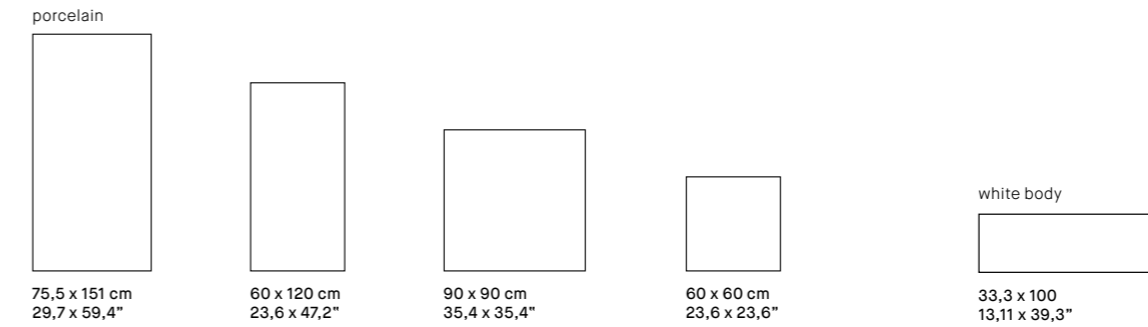

TECHNICAL CHARACTERISTICS

PACKING

Technical Characteristics - Características Técnicas

	JOINT	FROST PROOF	VERSATILE	RECTIFIED	DIFERENT SHADES	V1 V2 V3 V4 SHADE VARIATION	VARIOUS GRAPHICS	CLEANING NON-ABRASIVE
Polished (EP)	✓	✓	✓	✓	✓	✓	✓	✓
All in One (AS)	✓	✓	✓	✓	✓	✓	✓	✓

Applications - Aplicaciones

	Wall	Floor	
	NT	EP	AS
INTERIOR	yes	yes	yes
EXTERIOR	yes	yes	yes
TRAFFIC	yes	light	high
WET AREAS	yes	no	yes

Technical Data - Información Técnica

	DIN 51130	DIN 51097	UNE-ENV 126 33	BS 7976-2 (PTV)	ANSI A137.1 (DCOF)
All in One (AS)	R11	A + B + C	Class 3	+36 Wet	>0,42 Wet

Sizes - Formatos	Box - Caja			Pallet			Container 20' 24000 Kg.			
	Piezas	m²	kg	Cajas	m²	kg	Tamaño aprox. cm	Nº pallets	m²	kg
75,5 x 151 x 1	1	1,14	26	44	50,16	1189	160 x 92 x 76	17	852,72	20213
60 x 120 x 1	2	1,44	33,18	27	38,88	921	120 x 80 x 75	26	1010,8	23942
90 x 90 x 1	2	1,62	37,96	22	35,64	860	105 x 95 x 75	27	962,28	23223
60 x 60 x 1	3	1,08	24,3	40	43,2	997	120 x 80 x 75	24	1036,8	23928
33,3 x 100 x 1,05	4	1,33	24	48	63,84	1177	118 x 110 x 81	20	1276,8	23540
inch	Units	ft²	lb	Boxes	ft²	lb	Approx. sizes inch	Nº pallets	ft²	lb
29,7 x 59,4 x 0,39	1	12,27	37,68	44	539,92	2621	62,9 x 36,2 x 29,9	17	9178,6	44562
23,6 x 47,2 x 0,39	2	15,5	82,95	27	418,5	2030	47,2 x 31,4 x 29,5	26	10881	52783
35,4 x 35,4 x 0,39	2	17,44	88,18	22	383,62	1896	41,3 x 37,4 x 29,5	27	10357,9	51198
23,6 x 23,6 x 0,39	3	11,63	61,42	40	465	2198	47,2 x 31,4 x 29,5	24	11160	52752
13,11 x 39,3 x 0,41	4	14,31	52,91	48	687,16	2595	46,4 x 43,3x 31,8	20	13743,47	51897