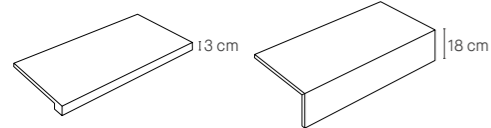

S.K.I. S.K.D.

8x30 cm
3.1x11.8 "

Polished (EP) U53

SKIRTING

8x75,5 cm 8x60 cm
3.1x29.7 " 3.1x23.6 "

Polished (EP) U43 U35

STAIR TREADS

TECHNICAL (PT) SEAMLESS (PL/18)

13 cm 18 cm
30x151 cm 30x120 cm 30x75,5 cm 30x60 cm
11.8x59.4 " 11.8x47.2 " 11.8x29.7 " 11.8x23.6 "

Polished (EP) U86 U75 U76 U54

D. OROBICO LIGHT/OAT DIAGONALE/30X30/EP

Scan and discover the
OROBICO collection: