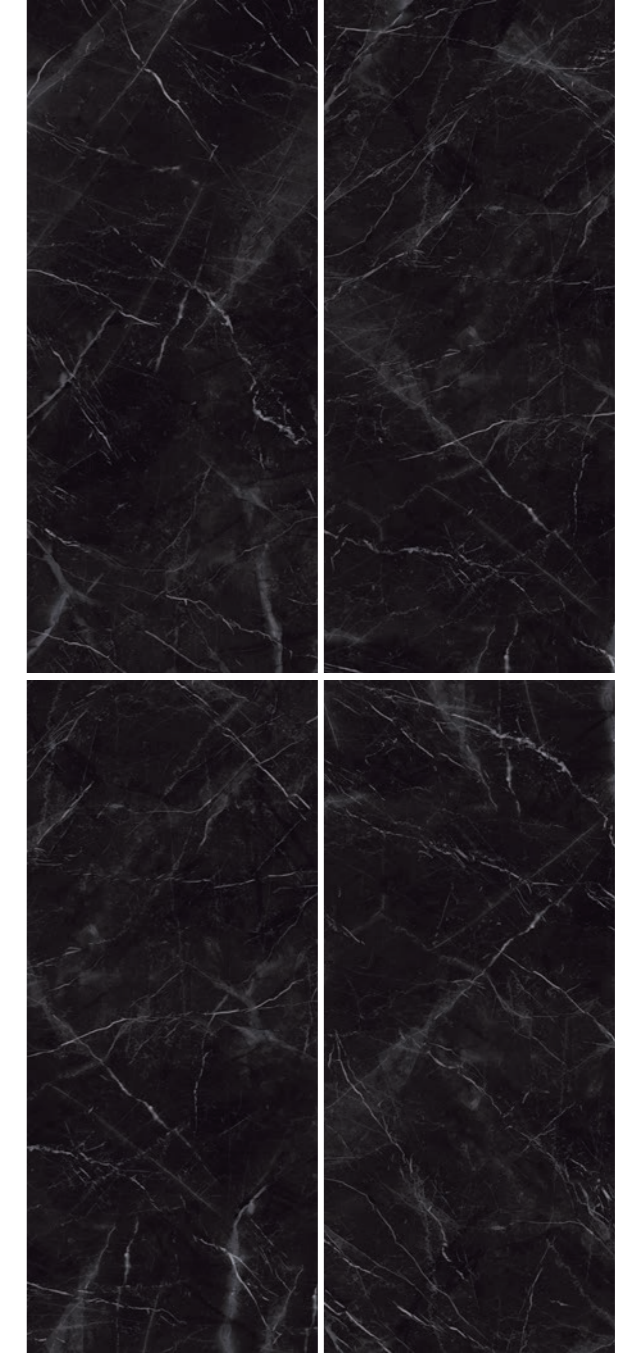

3 Composition slabs not sold separately.
Graphic clearance among the different slabs ranging within 3 cm.

SAHARA NOIR

6 mm

120x280	Lux R.	0009715	122,50 €	Soft	0009723	96,50 €
120x120	Lux R.	G0027056	103,90 €	Soft	0010677	76,90 €
60x120	Lux R.	G0027066	79,90 €	Soft	0010678	57,90 €
40x120	Lux R.	G0027076	89,90 €	Soft	0010679	74,50 €